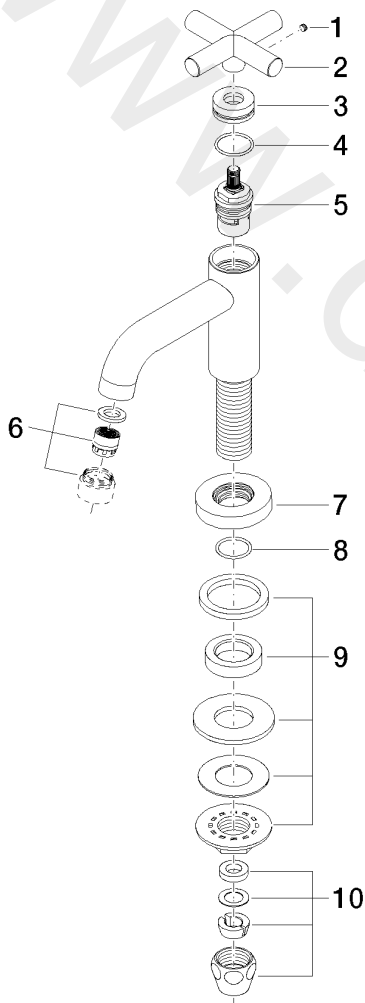

Washbasin - TARA

Pillar tap cold water - Brushed Platinum

Article number: 17 500 892-06

Date of manufacture from 6/30/2009

Washbasin - TARA

Pillar tap cold water - Brushed Platinum

Article number: 17 500 892-06

Date of manufacture from 6/30/2009

Spare parts list

Position	Quantity used	Item Number	Spare part	Delivery time
1	1	09 31 11 055 90	pin	2
2	1	09 20 89 011-06	handle	10
3	1	09 21 02 089-06	sleeve	10
4	1	09 14 10 085 90	seal	2
5	1	90 90 03 135 00 90	top	2
6	1	90 23 01 068 01-06	aerator	10
7	1	09 27 89 106-06	rosette	10
8	1	09 14 10 032 90	seal	2
9	1	04 23 10 010 88 90	fixing set	2
10	1	04 23 30 040 00-06	threaded connector	10