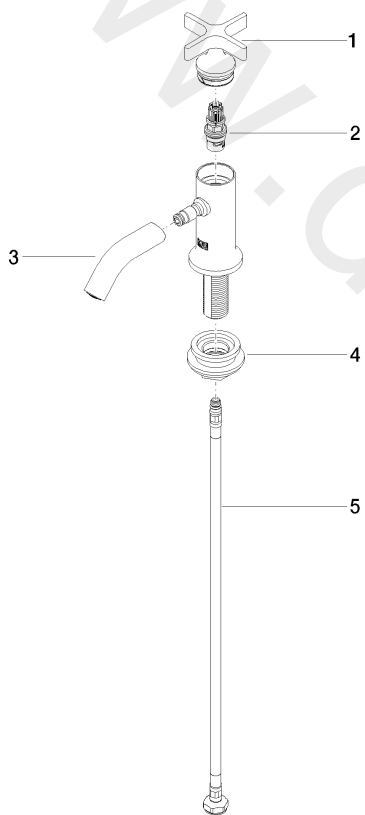

Washbasin - VAIA

Pillar tap cold water - Brushed Dark Platinum

Article number: 17 500 809-99

Date of manufacture from 6/1/2022

Washbasin - VAIA

Pillar tap cold water - Brushed Dark Platinum

Article number: 17 500 809-99

Date of manufacture from 6/1/2022

Spare parts list

Position	Quantity used	Item Number	Spare part	Delivery time
1	1	90 20 66 025 00-99	handle	60
2	1	90 90 03 175 00 90	top	60
3	1	90 28 22 381 00-99	spout	Not available anymore
4	1	04 23 10 010 88 90	fixing set	2
8	1	04 30 04 100 00 90	hose	2