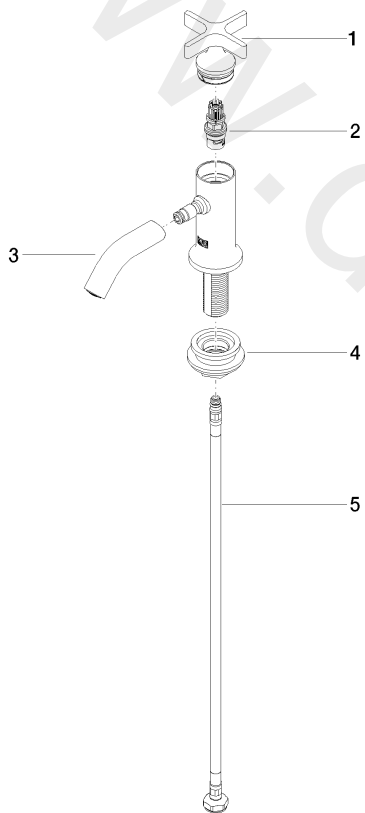

Washbasin - VAIA

Pillar tap cold water - Brushed Platinum

Article number: 17 500 809-06

Date of manufacture from 6/1/2022

Washbasin - VAIA

Pillar tap cold water - Brushed Platinum

Article number: 17 500 809-06

Date of manufacture from 6/1/2022

Spare parts list

Position	Quantity used	Item Number	Spare part	Delivery time
1	1	90 20 66 025 00-06	handle	60
2	1	90 90 03 175 00 90	top	60
3	1	90 28 22 381 00-06	spout	60
4	1	04 23 10 010 88 90	fixing set	2
8	1	04 30 04 100 00 90	hose	2