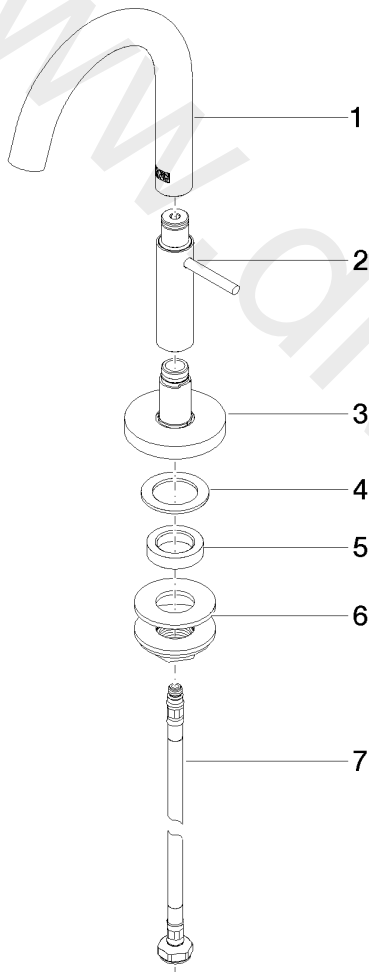

Washbasin - META

Pillar tap cold water - Matte Black

Article number: 17 500 662-33

Date of manufacture from 5/1/2022

Washbasin - META

Pillar tap cold water - Matte Black

Article number: 17 500 662-33

Date of manufacture from 5/1/2022

Spare parts list

Position	Quantity used	Item Number	Spare part	Delivery time
1	1	90 28 22 388 00-33	spout	30
2	1	90 20 66 024 10-33	handle	30
3	1	90 27 66 020 00-33	rosette	30
4	1	09 14 05 015 90	seal	2
5	1	09 28 10 079 90	ring	60
6	1	04 23 10 017 00 90	fixing set	60
7	1	04 30 04 100 00 90	hose	2