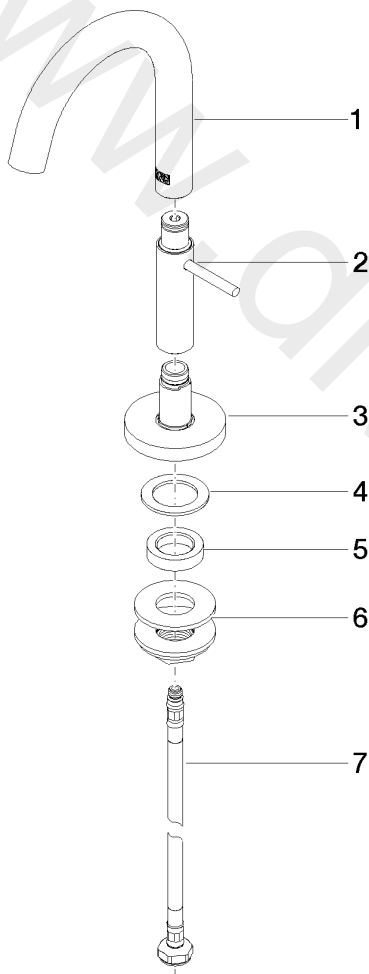

Washbasin - META

Pillar tap cold water - Brushed Platinum

Article number: 17 500 662-06

Date of manufacture from 5/1/2022

Washbasin - META

Pillar tap cold water - Brushed Platinum

Article number: 17 500 662-06

Date of manufacture from 5/1/2022

Spare parts list

Position	Quantity used	Item Number	Spare part	Delivery time
1	1	90 28 22 388 00-06	spout	10
2	1	90 20 66 024 10-06	handle	10
3	1	90 27 66 020 00-06	rosette	10
4	1	09 14 05 015 90	seal	2
5	1	09 28 10 079 90	ring	60
6	1	04 23 10 017 00 90	fixing set	60
7	1	04 30 04 100 00 90	hose	2