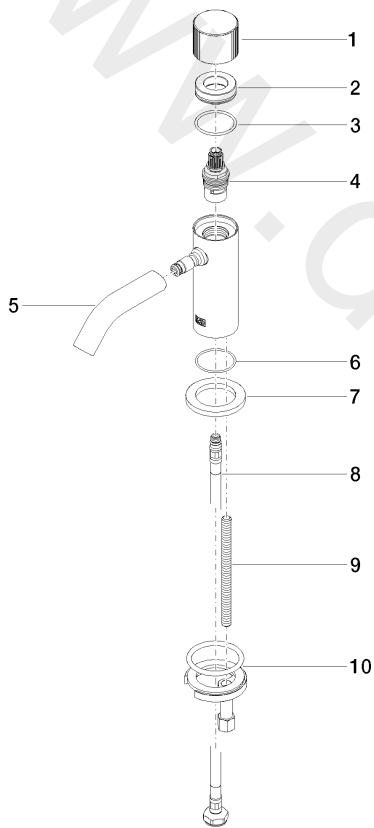

Washbasin - META

Pillar tap cold water - Brushed Platinum

Article number: 17 500 660-06

Washbasin - META

Pillar tap cold water - Brushed Platinum

Article number: 17 500 660-06

Spare parts list

Position	Quantity used	Item Number	Spare part	Delivery time
1	1	09 20 66 012-06	handle	10
2	1	09 21 02 307-06	cover	10
3	1	09 14 10 040 90	seal	2
4	1	90 90 03 135 00 90	top	2
5	1	90 11 06 212 00-06	spout	10
6	1	09 14 10 202 90	seal	2
7	1	09 27 66 006-06	rosette	10
8	1	04 30 04 100 00 90	hose	2
9	1	09 31 11 012 90	pin	2
10	1	04 30 11 038 00 90	fixing set	2