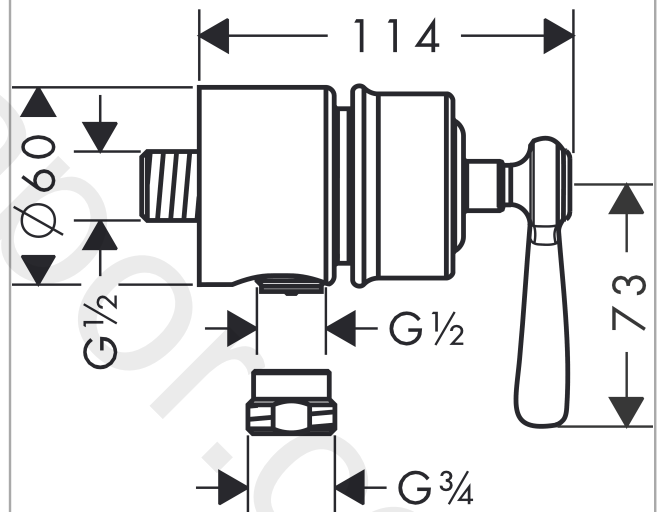

Scale drawing