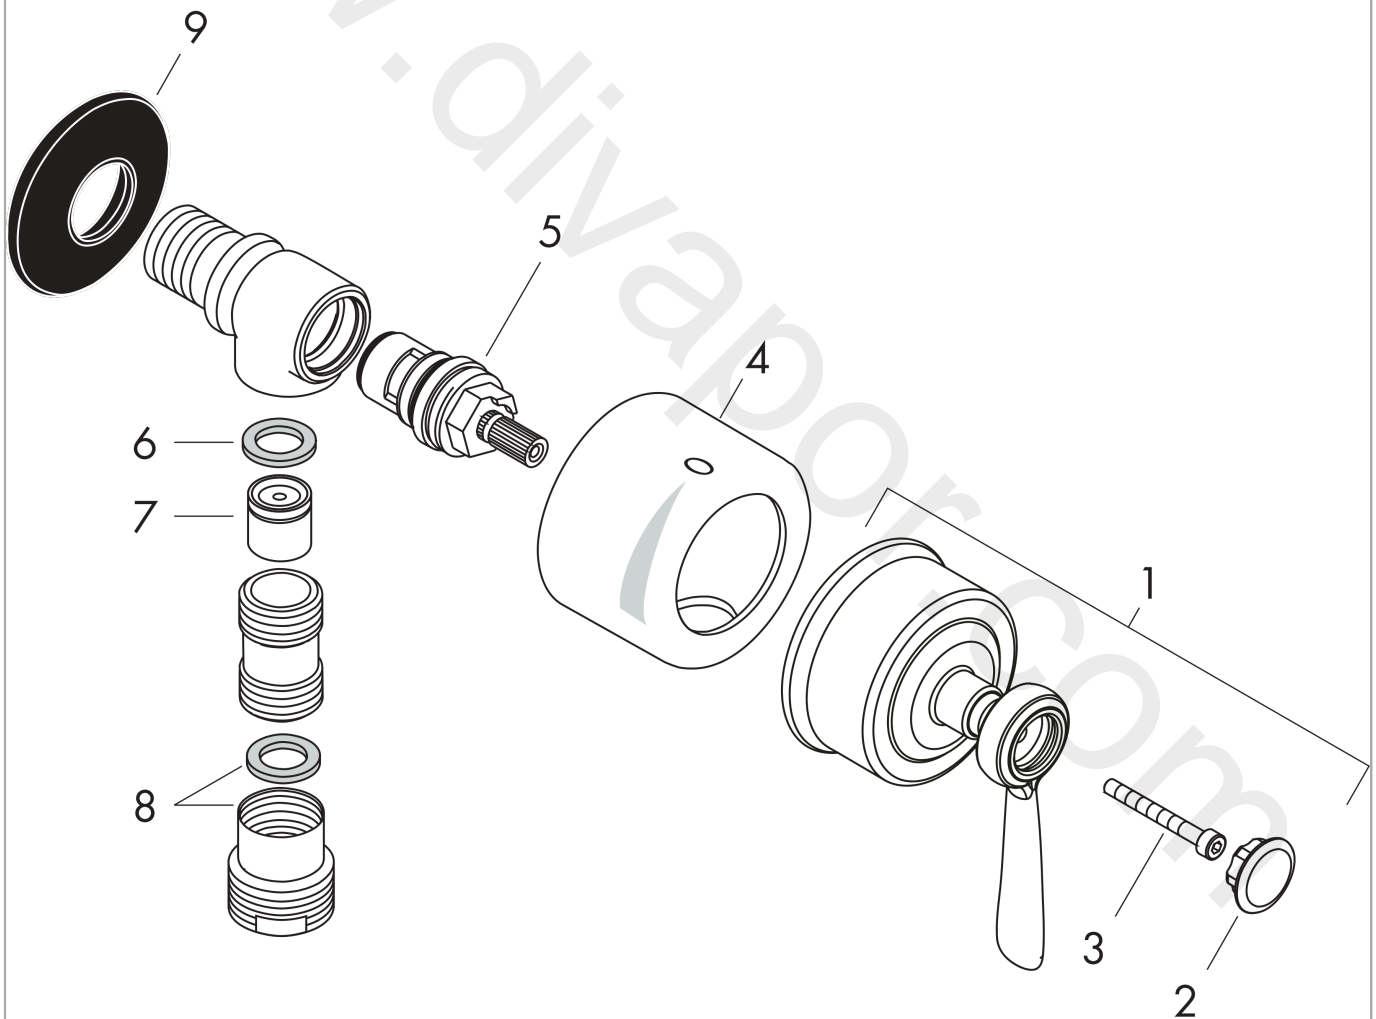

### Scale drawing

### Flowchart

**AXOR Montreux**  
**Wall outlet stop with non return valve, shut-off valve and lever handle**  
Finish: **Chrome** Article Number: **16883000**

## Exploded Drawing

Year of production: >10/16

**AXOR Montreux**  
**Wall outlet stop with non return valve, shut-off valve and lever handle**  
 Finish: **Chrome** Article Number: **16883000**

## Spare part list

Year of production: >10/16

Pos.		Article Number	Price	PU
1	handle	16693000	£ 173,00	1
2	set of screw covers, cold / hot water / neutral	97987000	£ 64,00	1
3	hexagon socket screw M4x35	92160000	£ 3,30	1
4	sleeve	96497000	£ 79,00	1
5	shut off unit right closing	96350000	£ 51,00	1
6	flat seal	97674000	£ 3,30	1
7	set of non return valves DW 15	94074000	£ 16,10	1
8	reduction coupling	92844000	£ 16,10	1
9	support element	98557000	£ 6,10	1