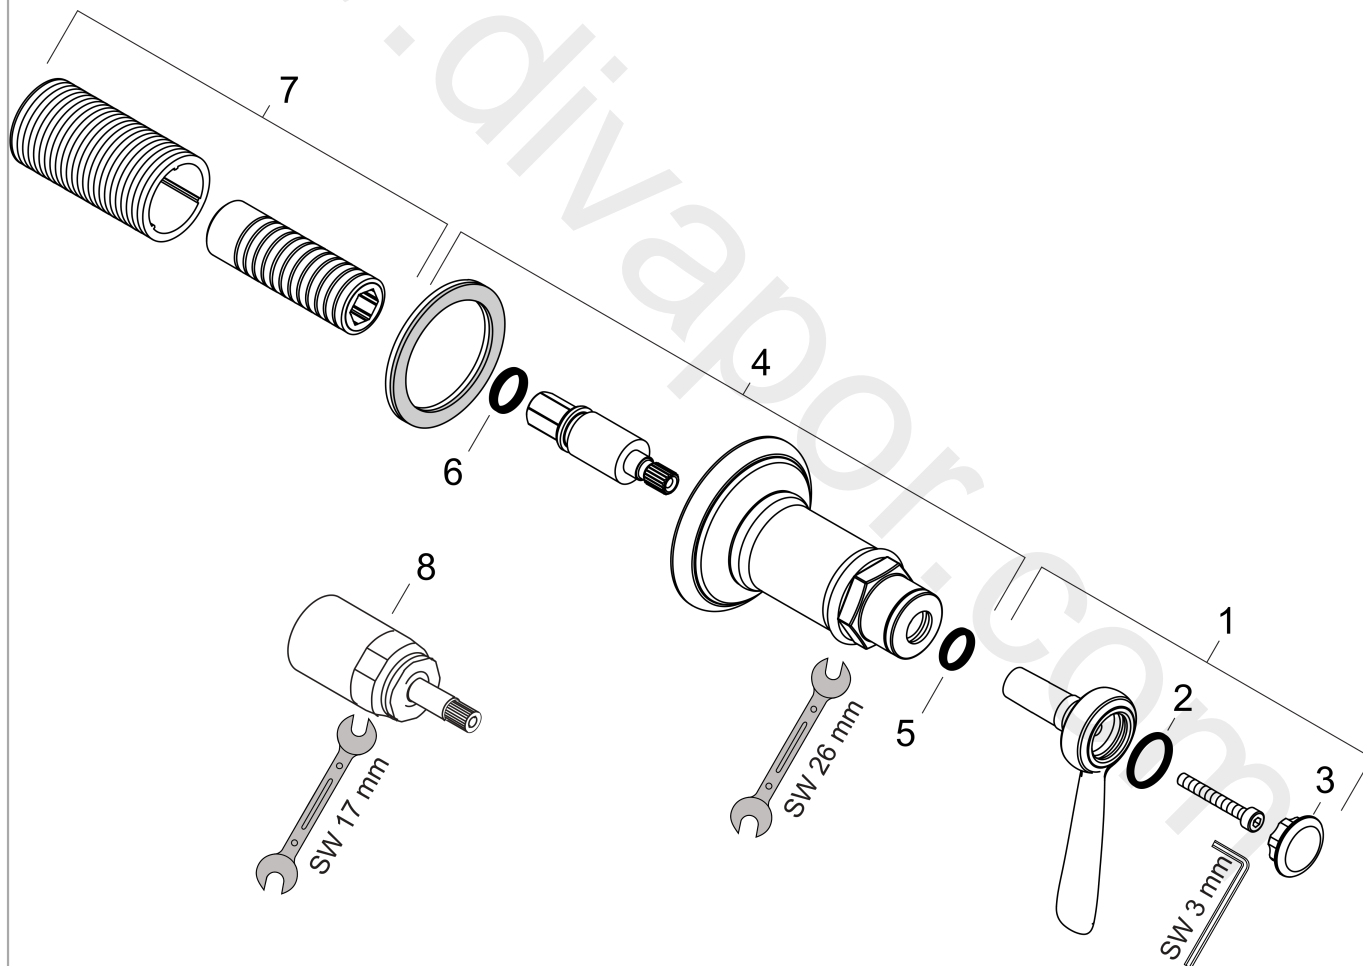

#### Product image

#### Scale drawing

**AXOR Montreux**  
**Shut-off valve for concealed installation with lever handle**  
Finish: **Brushed Nickel** Article Number: **16872820**

## Exploded Drawing

Year of production: >10/16

**AXOR Montreux**  
**Shut-off valve for concealed installation with lever handle**  
 Finish: **Brushed Nickel** Article Number: **16872820**

## Spare part list

Year of production: >10/16

Pos.		Article Number	Price	PU
1	handle	16691820	£ 370,00	1
2	O-ring 16x2	98133000	£ 3,30	1
3	set of screw covers, cold / hot water / neutral	97987000	£ 64,00	1
4	escutcheon for handle	98578820	£ 275,00	1
5	O-ring 10x2	98170000	£ 3,30	1
6	O-ring 12x2	98214000	£ 3,30	1
7	fixing set	96392000	£ 35,00	1
8	extension 25 mm	96370000	£ 84,00	1