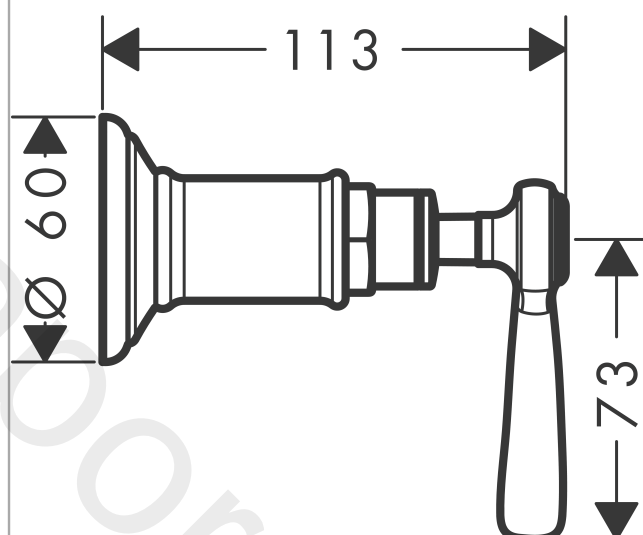

**AXOR Montreux**  
**Shut-off valve for concealed installation with lever handle**  
Finish: **Brushed Nickel** Article Number: **16872820**

#### Scale drawing

**AXOR Montreux**  
**Shut-off valve for concealed installation with lever handle**  
Finish: **Brushed Nickel** Article Number: **16872820**

## Exploded Drawing

Year of production: >10/16

**AXOR Montreux**  
**Shut-off valve for concealed installation with lever handle**  
 Finish: **Brushed Nickel** Article Number: **16872820**

## Spare part list

Year of production: >10/16

Pos.		Article Number	Price	PU
1	handle	16691820	£ 370,00	1
2	O-ring 16x2	98133000	£ 3,30	1
3	set of screw covers, cold / hot water / neutral	97987000	£ 64,00	1
4	escutcheon for handle	98578820	£ 275,00	1
5	O-ring 10x2	98170000	£ 3,30	1
6	O-ring 12x2	98214000	£ 3,30	1
7	fixing set	96392000	£ 35,00	1
8	extension 25 mm	96370000	£ 84,00	1