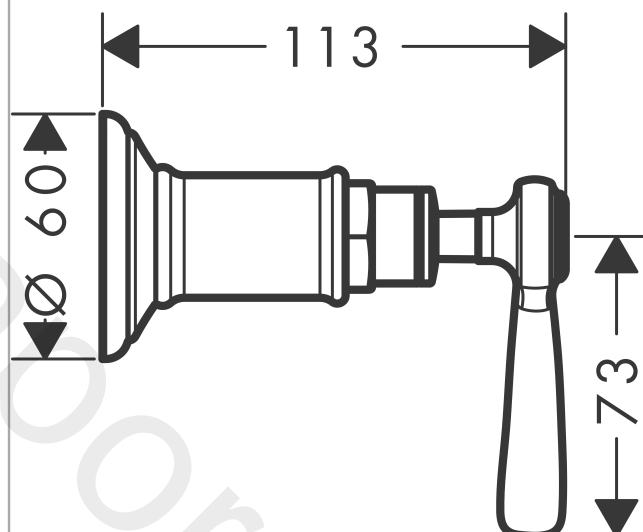

**AXOR Montreux**  
**Shut-off valve for concealed installation with lever handle**  
Finish: **Chrome** Article Number: **16872000**

#### Scale drawing

**AXOR Montreux**  
**Shut-off valve for concealed installation with lever handle**  
Finish: **Chrome** Article Number: **16872000**

## Exploded Drawing

Year of production: >10/16

**AXOR Montreux**  
**Shut-off valve for concealed installation with lever handle**  
 Finish: **Chrome** Article Number: **16872000**

## Spare part list

Year of production: >10/16

Pos.		Article Number	Price	PU
1	handle	16691000	£ 224,00	1
2	O-ring 16x2	98133000	£ 3,30	1
3	set of screw covers, cold / hot water / neutral	97987000	£ 64,00	1
4	escutcheon for handle	98578000	£ 173,00	1
5	O-ring 10x2	98170000	£ 3,30	1
6	O-ring 12x2	98214000	£ 3,30	1
7	fixing set	96392000	£ 35,00	1
8	extension 25 mm	96370000	£ 84,00	1