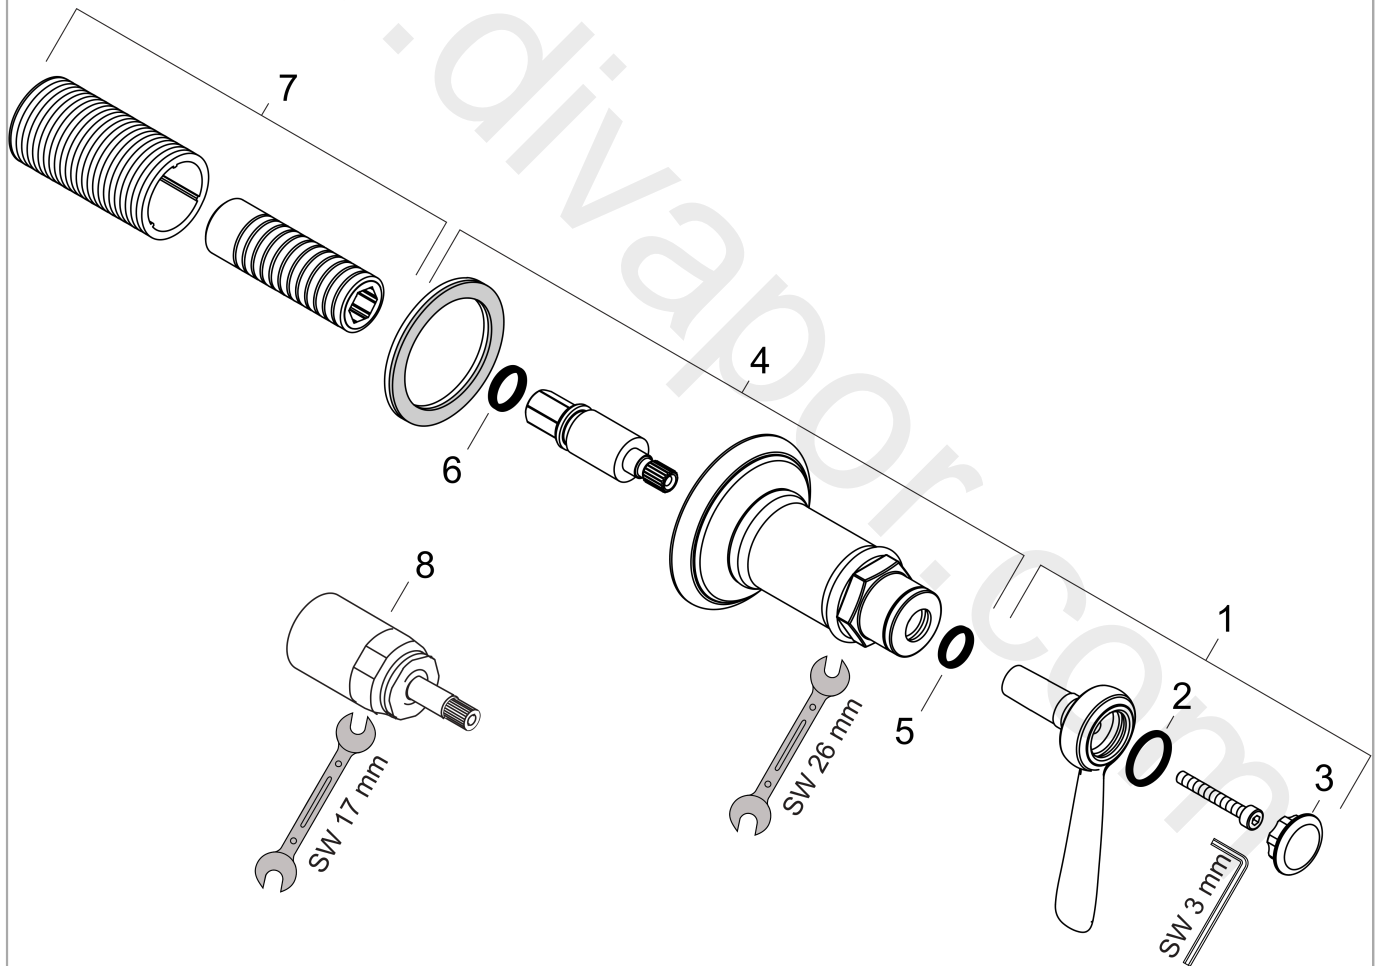

#### Product image

#### Scale drawing

**AXOR Montreux**  
**Shut-off valve for concealed installation with lever handle**  
Finish: **Chrome** Article Number: **16872000**

## Exploded Drawing

Year of production: >10/16

**AXOR Montreux**  
**Shut-off valve for concealed installation with lever handle**  
 Finish: **Chrome** Article Number: **16872000**

## Spare part list

Year of production: >10/16

Pos.		Article Number	Price	PU
1	handle	16691000	£ 224,00	1
2	O-ring 16x2	98133000	£ 3,30	1
3	set of screw covers, cold / hot water / neutral	97987000	£ 64,00	1
4	escutcheon for handle	98578000	£ 173,00	1
5	O-ring 10x2	98170000	£ 3,30	1
6	O-ring 12x2	98214000	£ 3,30	1
7	fixing set	96392000	£ 35,00	1
8	extension 25 mm	96370000	£ 84,00	1