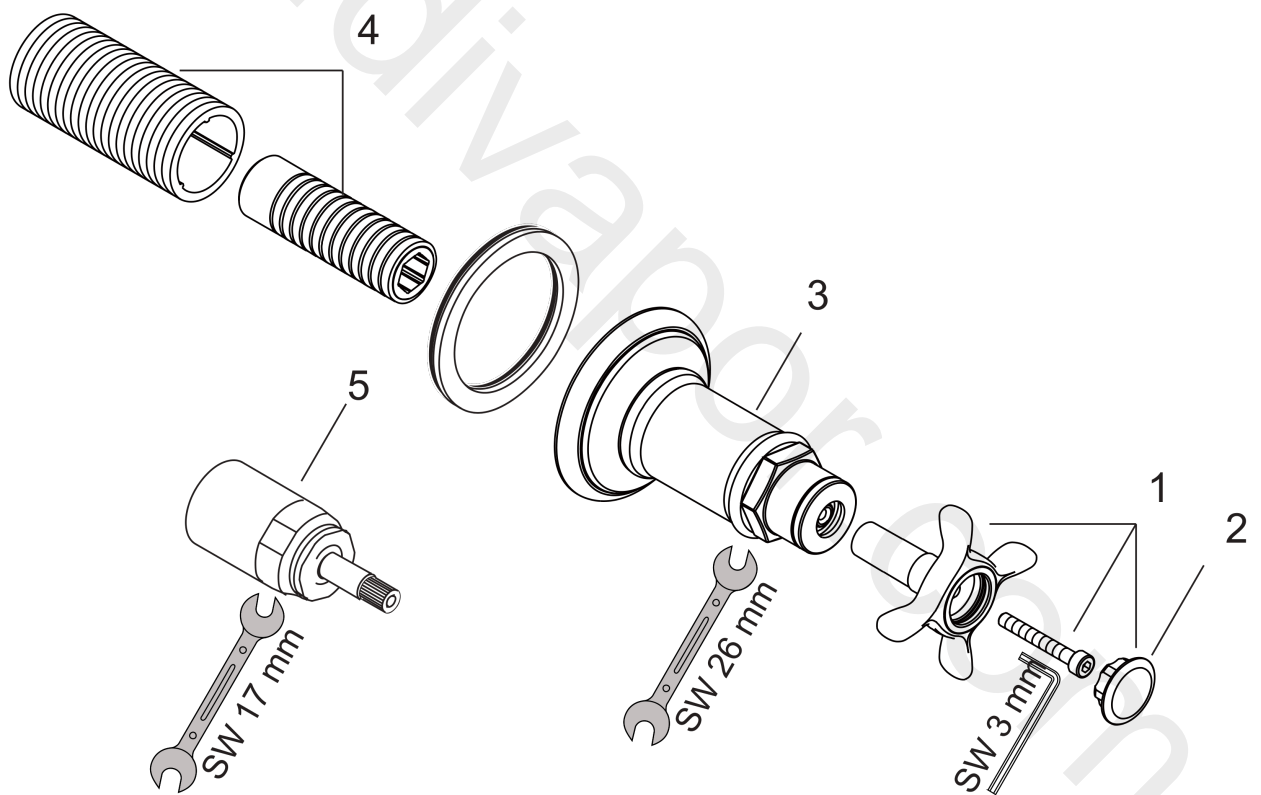

AXOR Montreux
Shut-off valve for concealed installation with cross handle
Surfaces: Article Number: **16871830**

Exploded Drawing

Year of production: **04/06 - 12/19**

AXOR Montreux
Shut-off valve for concealed installation with cross handle
 Surfaces: Article Number: **16871830**

Spare part list

Year of production: **04/06 - 12/19**

Pos.		Article Number	Price	PU
1	handle	16291830	£ 137,00	1
2	set of screw covers, cold / hot water / neutral	97987000	£ 64,00	1
3	escutcheon for handle	98578830	£ 224,00	1
4	fixing set	96392000	£ 35,00	1
5	extension 25 mm	96370000	£ 84,00	1
a	concealed items DN20 (¾")	15970180	£ 138,00	1
b	concealed items ½"	15973180	£ 130,00	1
c	concealed items ½"	15974180	£ 133,00	1