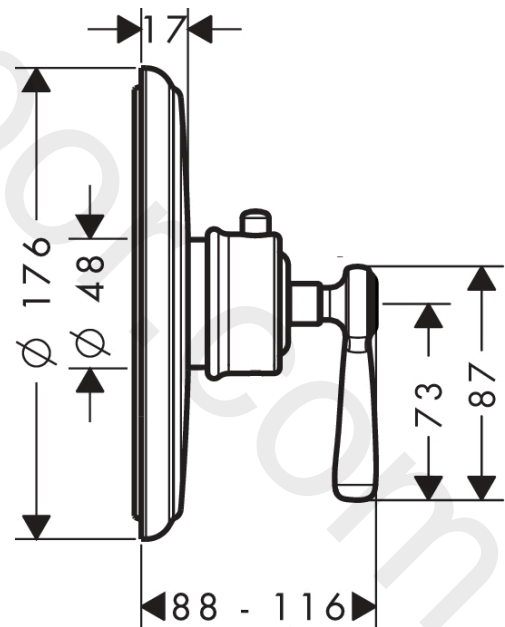

AXOR Montreux
Thermostat for concealed installation with lever handle
 Finish: **Chrome** Article Number: **16823000**

product features

- thermostat cartridge
- maximum flow rate at 3 bar: 43 l/min
- min. operating pressure: 1 bar
- max. operating pressure: 10 bar
- Safety stop at 40 °C
- temperature limitation adjustable
- non-return valve
- with silencer
- connection type: basic set
- WRAS 1905069

Article Details

Price excl. VAT 750,00 £

Technology

Product image

Scale drawing

AXOR Montreux
Thermostat for concealed installation with lever handle
Finish: **Chrome** Article Number: **16823000**

Flowchart

Spare part list

Year of production: >10/16

| Pos. | | Article Number | Price | PU |
|------|---|----------------|----------|----|
| 1 | handle for thermostat | 16694000 | £ 224,00 | 1 |
| 2 | set of screw covers, cold / hot water / neutral | 97987000 | £ 64,00 | 1 |
| 3 | hollow set screw M5x16 | 97666000 | £ 3,30 | 1 |
| 4 | pushbutton | 97792000 | £ 16,10 | 1 |
| 5 | adapter for handle | 96435000 | £ 20,50 | 1 |
| 6 | escutcheon | 98648000 | £ 275,00 | 1 |
| 7 | sleeve | 96439000 | £ 43,00 | 1 |
| 8 | O-Ring 48x3 | 95508000 | £ 3,30 | 1 |
| 9 | sub plate | 96447000 | £ 51,00 | 1 |
| 10 | set of fixing screws | 96454000 | £ 9,00 | 1 |
| 11 | thermostat cartridge | 94282000 | £ 137,00 | 1 |
| 12 | sealing set | 95037000 | £ 51,00 | 1 |
| 13 | O-ring 39x2 | 98158000 | £ 3,30 | 1 |
| 14 | set of screws | 96525000 | £ 9,00 | 1 |
| 15 | O-ring 16x2 | 98133000 | £ 3,30 | 1 |
| 16 | noise reduction | 94073000 | £ 25,00 | 1 |
| 17 | set of non return valves DW 15 | 94074000 | £ 16,10 | 1 |
| 18 | extension 25 mm | 13595000 | £ 75,00 | 1 |
| 19 | set of fixing screws | 97747000 | £ 3,30 | 1 |
| a | concealed item | 01800180 | £ 163,00 | 1 |
| b | adapter for exchanged connections | 93181000 | £ 275,00 | 1 |
| c | escutcheon height = 33 mm (when wall is not deep enough). | 14960000 | £ 71,00 | 1 |