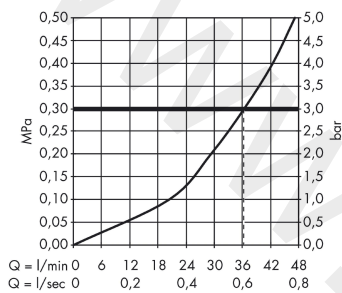

AXOR Montreux
Thermostat for concealed installation with lever handle
 Finish: **Chrome** Article Number: **16823000**

product features

- thermostat cartridge
- maximum flow rate at 3 bar: 43 l/min
- min. operating pressure: 1 bar
- max. operating pressure: 10 bar
- Safety stop at 40 °C
- temperature limitation adjustable
- non-return valve
- with silencer
- connection type: basic set
- WRAS 1905069

Article Details

Price excl. VAT 750,00 £

Technology

Product image

Scale drawing

AXOR Montreux
Thermostat for concealed installation with lever handle
Finish: **Chrome** Article Number: **16823000**

Flowchart