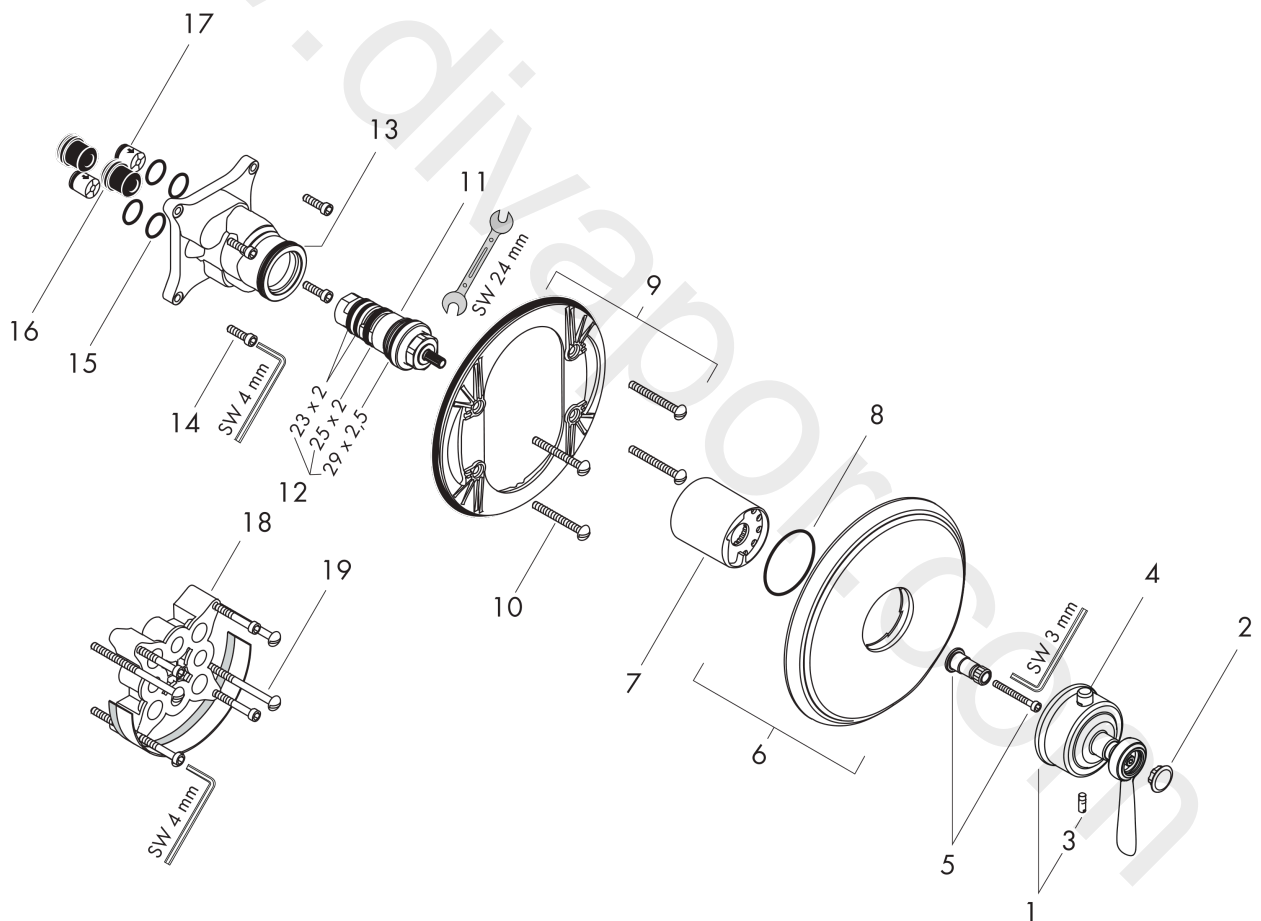

AXOR Montreux
Thermostat for concealed installation with lever handle
Finish: **Chrome** Article Number: **16823000**

Exploded Drawing

Year of production: >10/16

AXOR Montreux
Thermostat for concealed installation with lever handle
Finish: **Chrome** Article Number: **16823000**

Spare part list

Year of production: >10/16

Pos.		Article Number	Price	PU
1	handle for thermostat	16694000	£ 224,00	1
2	set of screw covers, cold / hot water / neutral	97987000	£ 64,00	1
3	hollow set screw M5x16	97666000	£ 3,30	1
4	pushbutton	97792000	£ 16,10	1
5	adapter for handle	96435000	£ 20,50	1
6	escutcheon	98648000	£ 275,00	1
7	sleeve	96439000	£ 43,00	1
8	O-Ring 48x3	95508000	£ 3,30	1
9	sub plate	96447000	£ 51,00	1
10	set of fixing screws	96454000	£ 9,00	1
11	thermostat cartridge	94282000	£ 137,00	1
12	sealing set	95037000	£ 51,00	1
13	O-ring 39x2	98158000	£ 3,30	1
14	set of screws	96525000	£ 9,00	1
15	O-ring 16x2	98133000	£ 3,30	1
16	noise reduction	94073000	£ 25,00	1
17	set of non return valves DW 15	94074000	£ 16,10	1
18	extension 25 mm	13595000	£ 75,00	1
19	set of fixing screws	97747000	£ 3,30	1
a	concealed item	01800180	£ 163,00	1
b	adapter for exchanged connections	93181000	£ 275,00	1
c	escutcheon height = 33 mm (when wall is not deep enough).	14960000	£ 71,00	1