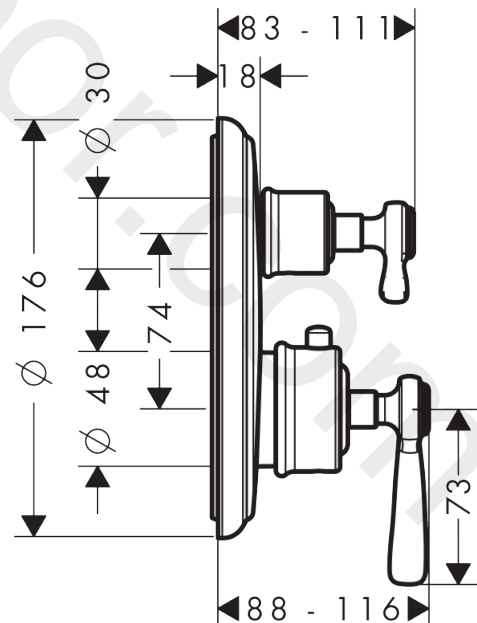

## AXOR Montreux

Thermostat for concealed installation with lever handle and shut-off/ diverter valve

Finish: **Brushed Nickel** Article Number: **16821820**

### product features

- 2 functions
- thermostat cartridge, shut-off valve
- maximum flow rate at 3 bar: 29 l/min
- flow rate upper outlet: 25 l/min
- flow rate lower outlet: 29 l/min
- min. operating pressure: 1 bar
- max. operating pressure: 10 bar
- safety stop at 40 °C
- temperature limitation adjustable
- non-return valve
- with silencer
- connection type: basic set
- WRAS 1909088

### Scale drawing