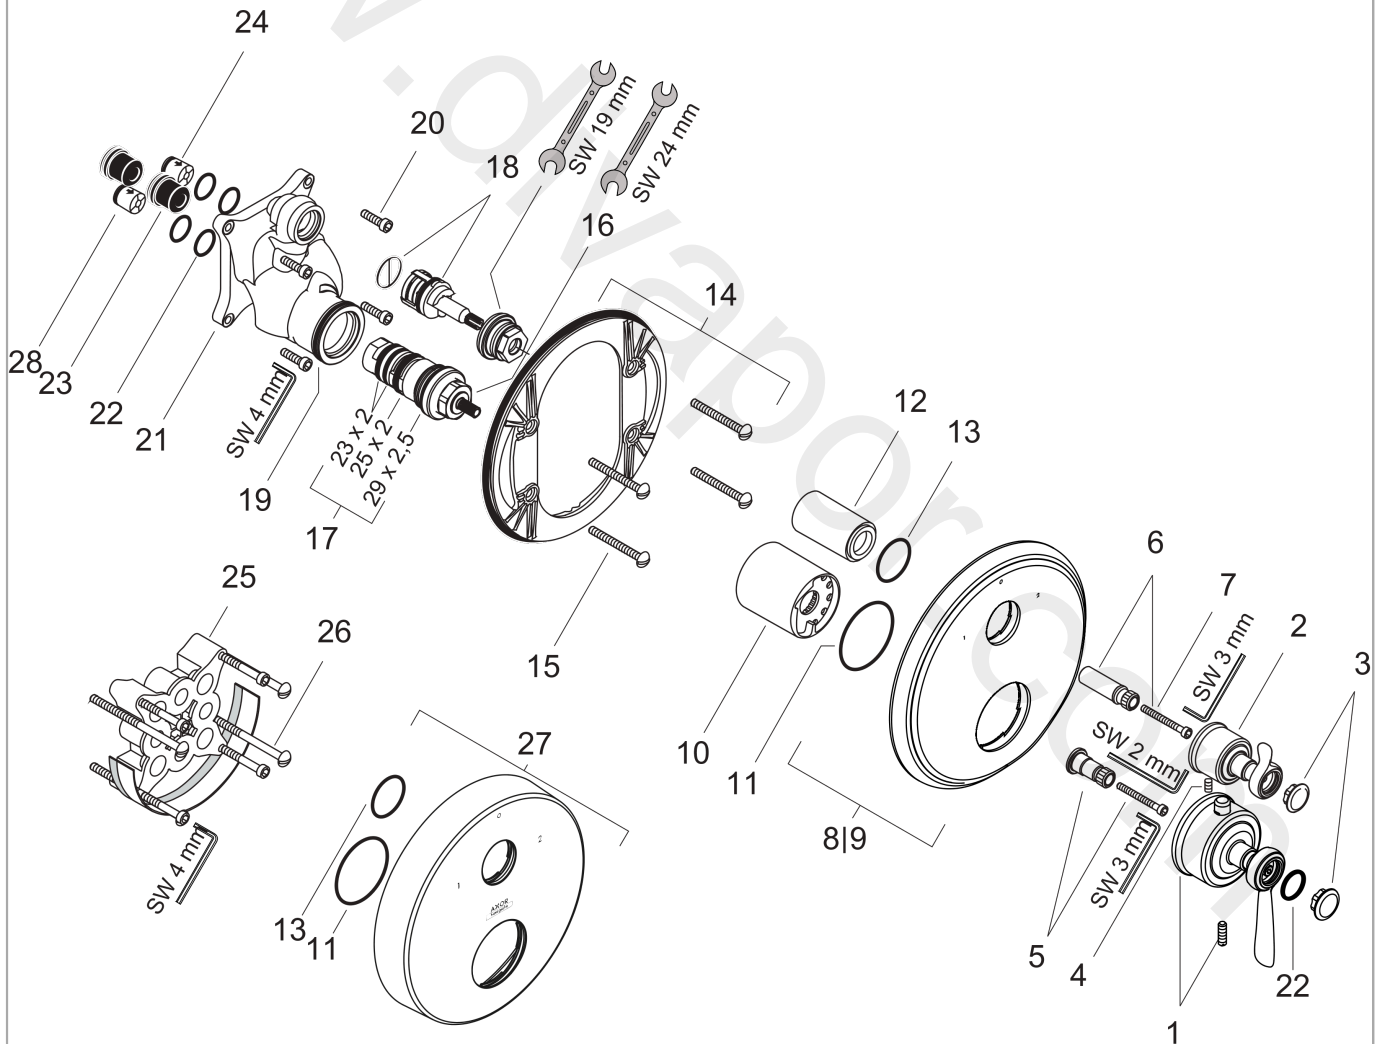

### Scale drawing

### Flowchart

**AXOR Montreux**  
**Thermostat for concealed installation with lever handle and shut-off/ diverter valve**  
 Finish: **Brushed Nickel**    Article Number: **16821820**

## Exploded Drawing

Year of production: >10/16