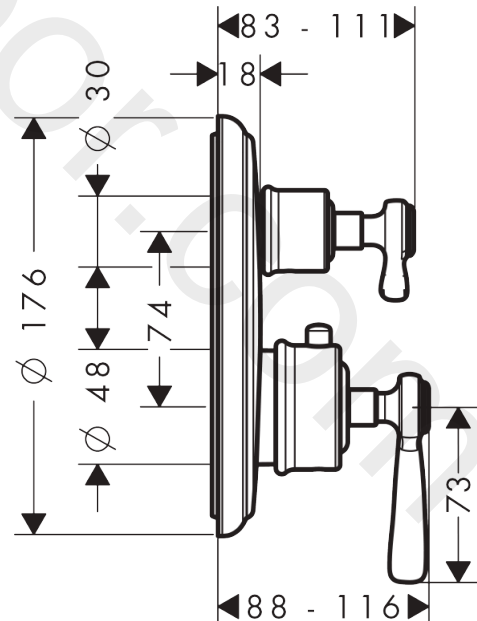

AXOR Montreux

Thermostat for concealed installation with lever handle and shut-off/ diverter valve

Finish: **Chrome** Article Number: **16821000**

product features

- 2 functions
- thermostat cartridge, shut-off valve
- maximum flow rate at 3 bar: 29 l/min
- flow rate upper outlet: 25 l/min
- flow rate lower outlet: 29 l/min
- min. operating pressure: 1 bar
- max. operating pressure: 10 bar
- safety stop at 40 °C
- temperature limitation adjustable
- non-return valve
- with silencer
- connection type: basic set
- WRAS 1909088

Article Details

Price excl. VAT

941,67 £

Certificates / Sustainability

Product image

Scale drawing

AXOR Montreux
Thermostat for concealed installation with lever handle and shut-off/ diverter valve
 Finish: **Chrome** Article Number: **16821000**

Flowchart

AXOR Montreux
Thermostat for concealed installation with lever handle and shut-off/ diverter valve
 Finish: **Chrome** Article Number: **16821000**

Exploded Drawing

Year of production: >10/16

AXOR Montreux