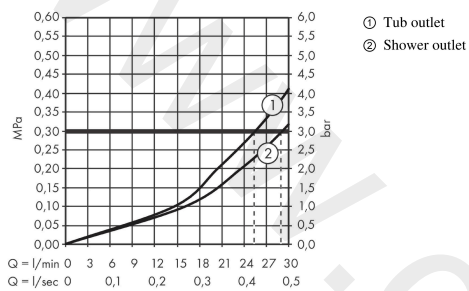

AXOR Montreux
Thermostat for concealed installation with lever handle and shut-off/ diverter valve
Finish: **Chrome** Article Number: **16821000**

Flowchart