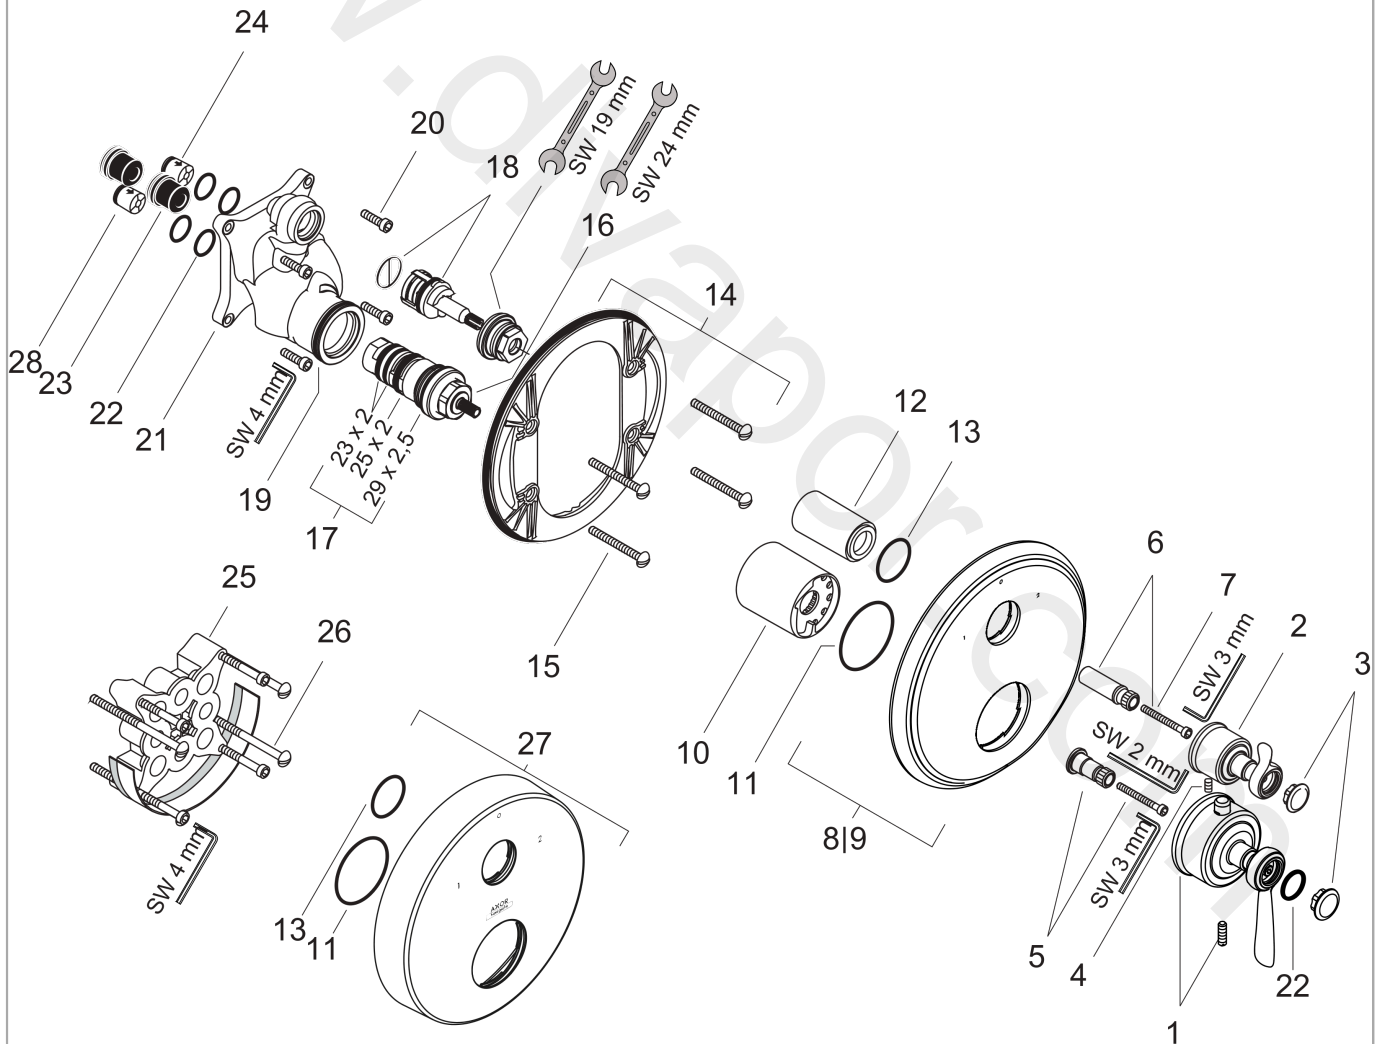

Flowchart

AXOR Montreux
Thermostat for concealed installation with lever handle and shut-off/ diverter valve
 Finish: **Chrome** Article Number: **16821000**

Exploded Drawing

Year of production: >10/16

AXOR Montreux

Thermostat for concealed installation with lever handle and shut-off/ diverter valve

Finish: **Chrome** Article Number: **16821000**

Spare part list

Year of production: >10/16

Pos.		Article Number	Price	PU
1	handle for thermostat	16694000	£ 224,00	1
2	handle	98637000	£ 137,00	1
3	set of screw covers, cold / hot water / neutral	97987000	£ 64,00	1
4	hollow set screw M5x16	97666000	£ 3,30	1
5	adapter for handle	96435000	£ 20,50	1
6	adapter for handle	96451000	£ 16,10	1
7	hexagon socket screw M4x35	92160000	£ 3,30	1
8	escutcheon	98638000	£ 137,00	1
9	escutcheon for exchanged connections	95829000	£ 137,00	1
10	sleeve	96439000	£ 43,00	1
11	O-Ring 48x3	95508000	£ 3,30	1
12	sleeve	96446000	£ 35,00	1
13	O-ring 29x3	98371000	£ 6,10	1
14	sub plate	96447000	£ 51,00	1
15	set of fixing screws	96454000	£ 9,00	1
16	thermostat cartridge	94282000	£ 137,00	1
17	sealing set	95037000	£ 51,00	1
18	shut off unit with selector	96509000	£ 96,00	1
19	set of screws	96525000	£ 9,00	1
20	installation unit cpl.	92591000	£ 370,00	1
21	O-ring 39x2	98158000	£ 3,30	1
22	O-ring 16x2	98133000	£ 3,30	1
23	noise reduction	94073000	£ 25,00	1
24	set of non return valves DW 15	94074000	£ 16,10	1
25	extension 25 mm	13595000	£ 75,00	1
26	set of fixing screws	97747000	£ 3,30	1
27	escutcheon height = 33 mm (when wall is not deep enough).	14962000	£ 80,00	1
a	concealed item	01800180	£ 163,00	1
b	adapter for exchanged connections	93181000	£ 275,00	1