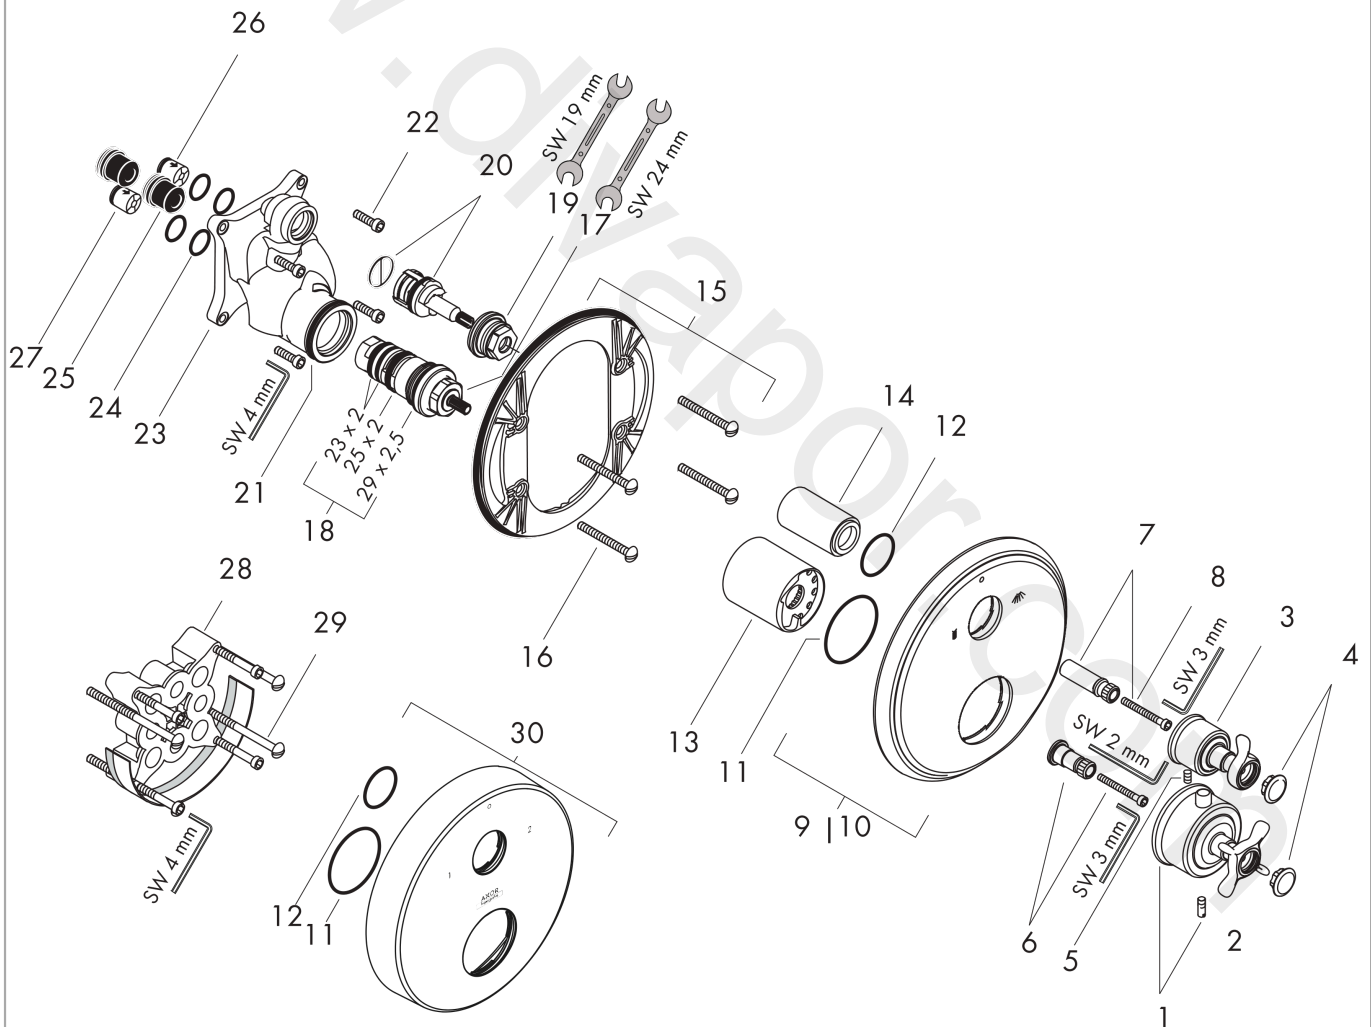

AXOR Montreux

Thermostat for concealed installation with cross handle and shut-off/ diverter valve

Surfaces: Article Number: 16820820

Exploded Drawing

Year of production: 07/08 - 02/10

AXOR Montreux

Thermostat for concealed installation with cross handle and shut-off/ diverter valve

Surfaces: Article Number: **16820820**

Spare part list

Year of production: **07/08 - 02/10**

Pos.		Article Number	Price	PU
1	handle for thermostat	16594820	£ 275,00	1
2	hollow set screw M5x16	97666000	£ 3,30	1
3	handle	98637820	£ 173,00	1
4	set of screw covers, cold / hot water / neutral	97987000	£ 64,00	1
5	hollow set screw M4x8	97669000	£ 3,30	1
6	adapter for handle	96435000	£ 20,50	1
7	adapter for handle	96451000	£ 16,10	1
8	hexagon socket screw M4x35	92160000	£ 3,30	1
9	escutcheon	98638820	£ 173,00	1
10	escutcheon for exchanged connections	95829820	£ 173,00	1
11	O-ring 48x5	98174000	£ 3,30	1
12	O-ring 30x5	98153000	£ 3,30	1
13	sleeve	96439820	£ 64,00	1
14	sleeve	96446820	£ 51,00	1
15	sub plate	96447000	£ 51,00	1
16	set of fixing screws	96454000	£ 9,00	1
17	thermostat cartridge	94282000	£ 137,00	1
18	sealing set	95037000	£ 51,00	1
19	nut	92853000	£ 9,00	1
20	shut off unit with selector	96509000	£ 96,00	1
21	O-ring 39x2	98158000	£ 3,30	1
22	set of screws	96525000	£ 9,00	1
23	installation unit cpl.	92591000	£ 370,00	1
24	O-ring 16x2	98133000	£ 3,30	1
25	noise reduction	94073000	£ 25,00	1
26	set of non return valves DW 15	94074000	£ 16,10	1
27	non return valve (pressure-resistant up to 2 MPa)	92594000	£ 16,10	1
28	extension 25 mm	13595000	£ 75,00	1
29	set of fixing screws	97747000	£ 3,30	1
30	escutcheon height = 33 mm (when wall is not deep enough).	14962820	£ 120,00	1
a	concealed item	01800180	£ 163,00	1
b	non return valve with filter	92499000	£ 16,10	1