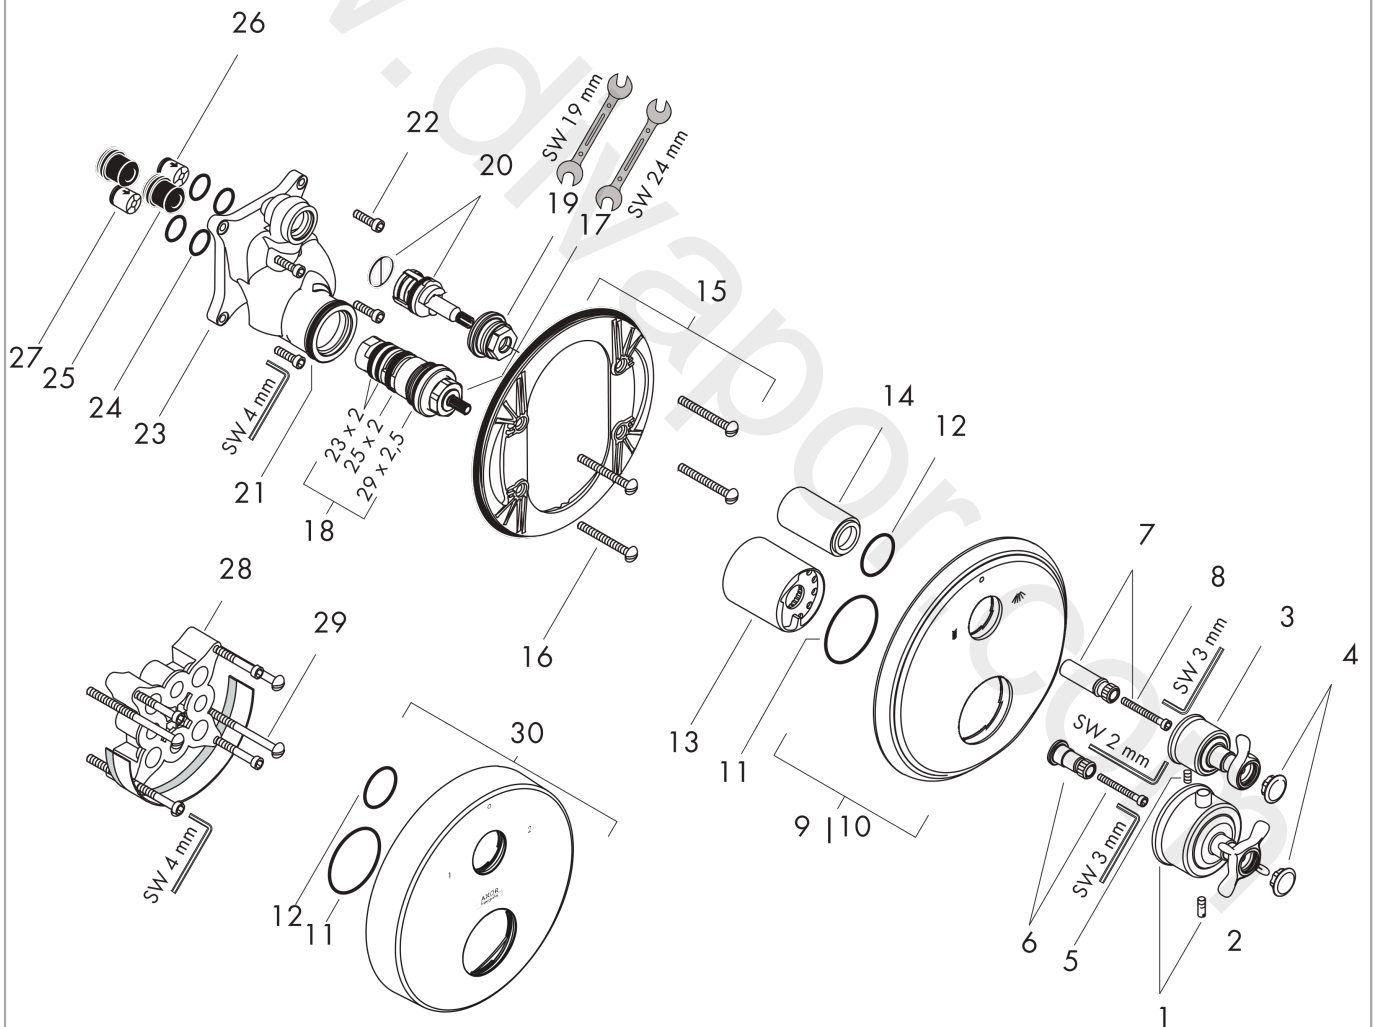

AXOR Montreux

Thermostat for concealed installation with cross handle and shut-off/ diverter valve

Finish: **Brushed Nickel** Article Number: **16820820**

product features

- 2 functions
- thermostat cartridge, shut-off valve
- maximum flow rate at 3 bar: 29 l/min
- flow rate upper outlet: 25 l/min
- flow rate lower outlet: 29 l/min
- min. operating pressure: 1 bar
- max. operating pressure: 10 bar
- safety stop at 40 °C
- temperature limitation adjustable
- non-return valve
- with silencer
- connection type: basic set
- WRAS 1909088

Finish: **Brushed Nickel** Article Number: **16820820**

Flowchart

AXOR Montreux

Thermostat for concealed installation with cross handle and shut-off/ diverter valve

Finish: **Brushed Nickel** Article Number: **16820820**

Exploded Drawing

Year of production: >03/10

AXOR Montreux

Thermostat for concealed installation with cross handle and shut-off/ diverter valve

Finish: **Brushed Nickel** Article Number: **16820820**

Spare part list