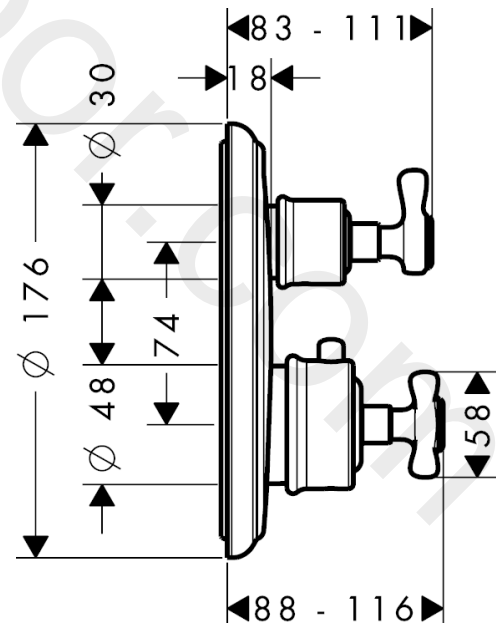

AXOR Montreux

Thermostat for concealed installation with cross handle and shut-off/ diverter valve

Finish: **Brushed Nickel** Article Number: **16820820**

product features

- 2 functions
- thermostat cartridge, shut-off valve
- maximum flow rate at 3 bar: 29 l/min
- flow rate upper outlet: 25 l/min
- flow rate lower outlet: 29 l/min
- min. operating pressure: 1 bar
- max. operating pressure: 10 bar
- safety stop at 40 °C
- temperature limitation adjustable
- non-return valve
- with silencer
- connection type: basic set
- WRAS 1909088

Article Details

Price excl. VAT

1.400,00 £

Technology

Product image

Scale drawing