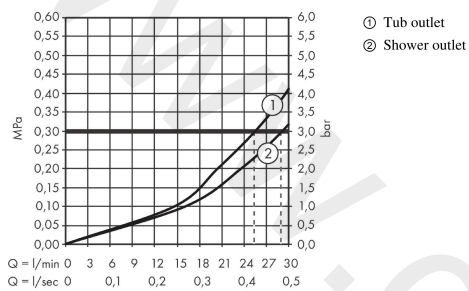

AXOR Montreux

Thermostat for concealed installation with cross handle and shut-off/ diverter valve

Finish: **Brushed Nickel** Article Number: **16820820**

Flowchart