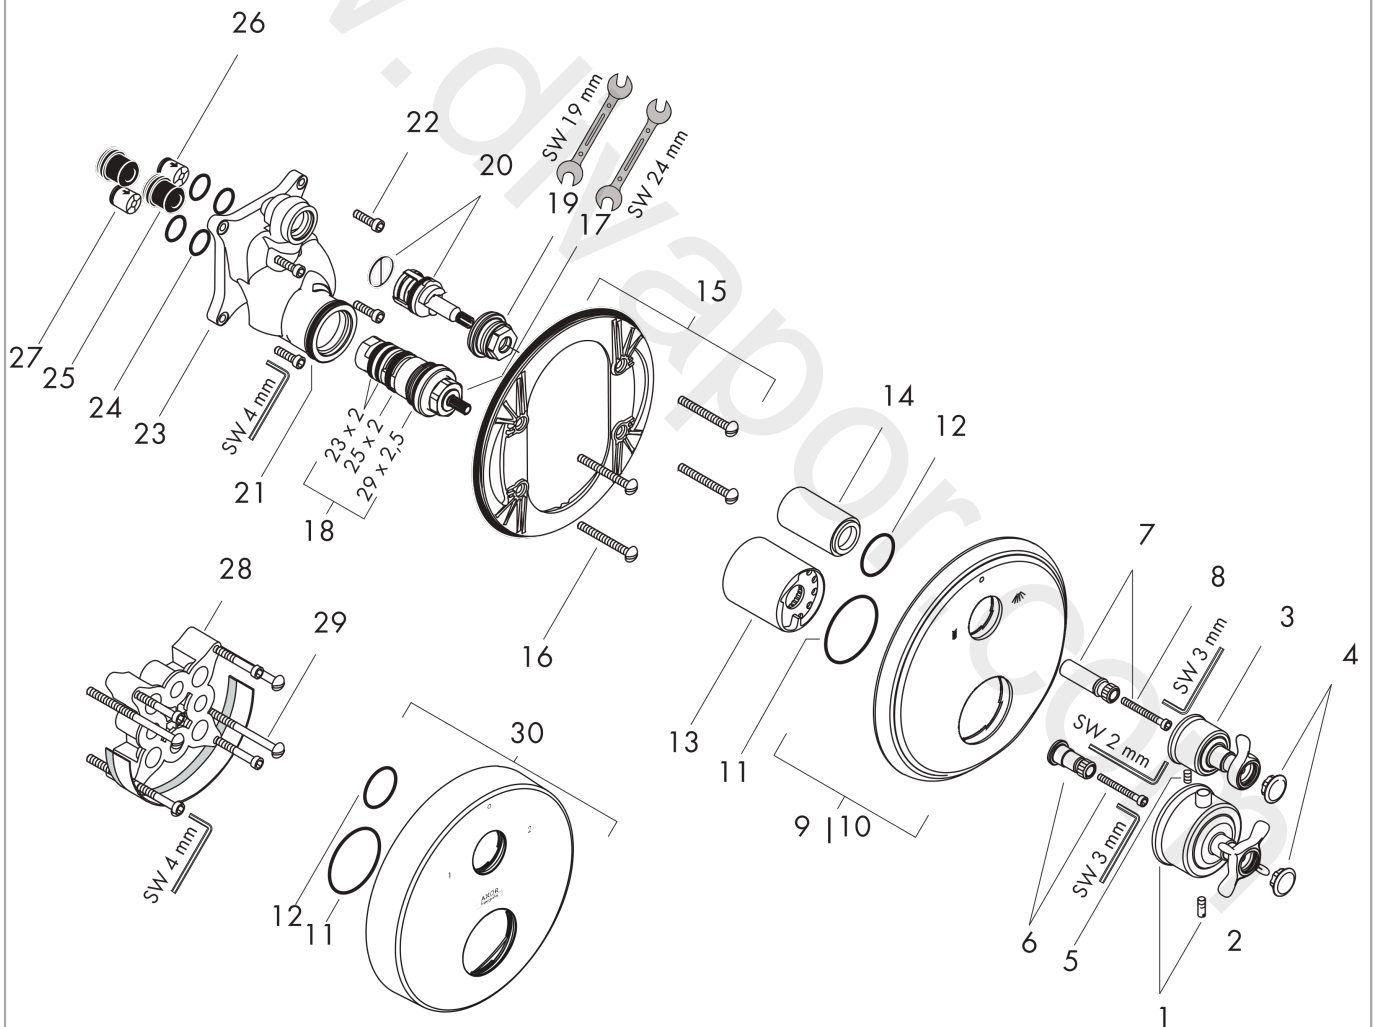

Flowchart

AXOR Montreux

Thermostat for concealed installation with cross handle and shut-off/ diverter valve

Finish: **Brushed Black Chrome** Article Number: **16820340**

Exploded Drawing

Year of production: >11/16

AXOR Montreux

Thermostat for concealed installation with cross handle and shut-off/ diverter valve

Finish: **Brushed Black Chrome** Article Number: **16820340**

Spare part list

Year of production: >11/16

Pos.		Article Number	Price	PU
1	handle for thermostat	16594340	£ 259,50	1
2	hollow set screw M5x16	97666000	£ 3,30	1
3	handle	98637340	£ 205,50	1
4	set of screw covers, cold / hot water / neutral	97987000	£ 64,00	1
5	hollow set screw M4x8	97669000	£ 3,30	1
6	adapter for handle	96435000	£ 20,50	1
7	adapter for handle	96451000	£ 16,10	1
8	hexagon socket screw M4x35	92160000	£ 3,30	1
9	escutcheon	98638340	£ 202,00	1
10	escutcheon for exchanged connections	95829000	£ 137,00	1
11	O-Ring 48x3	95508000	£ 3,30	1
12	O-ring 29x3	98371000	£ 6,10	1
13	sleeve	96439340	£ 64,00	1
14	sleeve	96446340	£ 51,00	1
15	sub plate	96447000	£ 51,00	1
16	set of fixing screws	96454000	£ 9,00	1
17	thermostat cartridge	94282000	£ 137,00	1
18	sealing set	95037000	£ 51,00	1
19	nut	92853000	£ 9,00	1
20	shut off unit with selector	96509000	£ 96,00	1
21	O-ring 39x2	98158000	£ 3,30	1
22	set of screws	96525000	£ 9,00	1
23	installation unit cpl.	92591000	£ 370,00	1
24	O-ring 16x2	98133000	£ 3,30	1
25	noise reduction	94073000	£ 25,00	1
26	set of non return valves DW 15	94074000	£ 16,10	1
27	non return valve (pressure-resistant up to 2 MPa)	92594000	£ 16,10	1
28	extension 25 mm	13595000	£ 75,00	1
29	set of fixing screws	97747000	£ 3,30	1
30	escutcheon height = 33 mm (when wall is not deep enough).	14962340	£ 118,00	1
a	concealed item	01800180	£ 163,00	1
b	adapter for exchanged connections	93181000	£ 275,00	1
c	non return valve with filter	92499000	£ 16,10	1