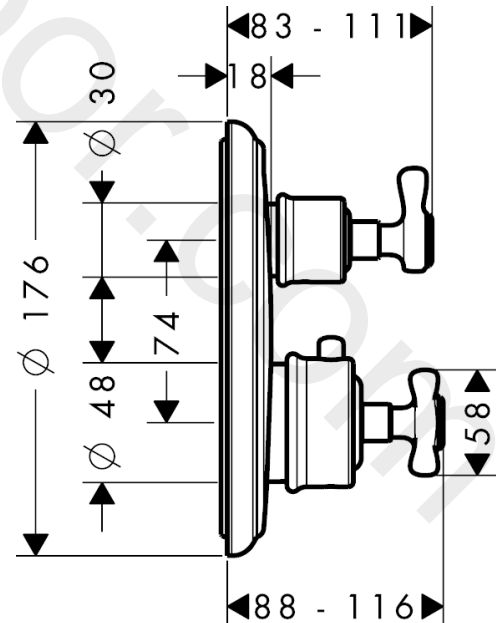

AXOR Montreux

Thermostat for concealed installation with cross handle and shut-off/ diverter valve

Finish: **Brushed Black Chrome** Article Number: **16820340**

product features

- 2 functions
- thermostat cartridge, shut-off valve
- maximum flow rate at 3 bar: 29 l/min
- flow rate upper outlet: 25 l/min
- flow rate lower outlet: 29 l/min
- min. operating pressure: 1 bar
- max. operating pressure: 10 bar
- safety stop at 40 °C
- temperature limitation adjustable
- non-return valve
- with silencer
- connection type: basic set
- WRAS 1909088

Article Details

Price excl. VAT

1.400,00 £

Technology

Product image

Scale drawing