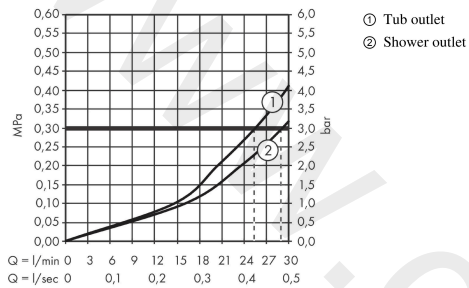

AXOR Montreux
Thermostat for concealed installation with cross handle and shut-off/ diverter valve
Finish: **Brushed Black Chrome** Article Number: **16820340**

Flowchart