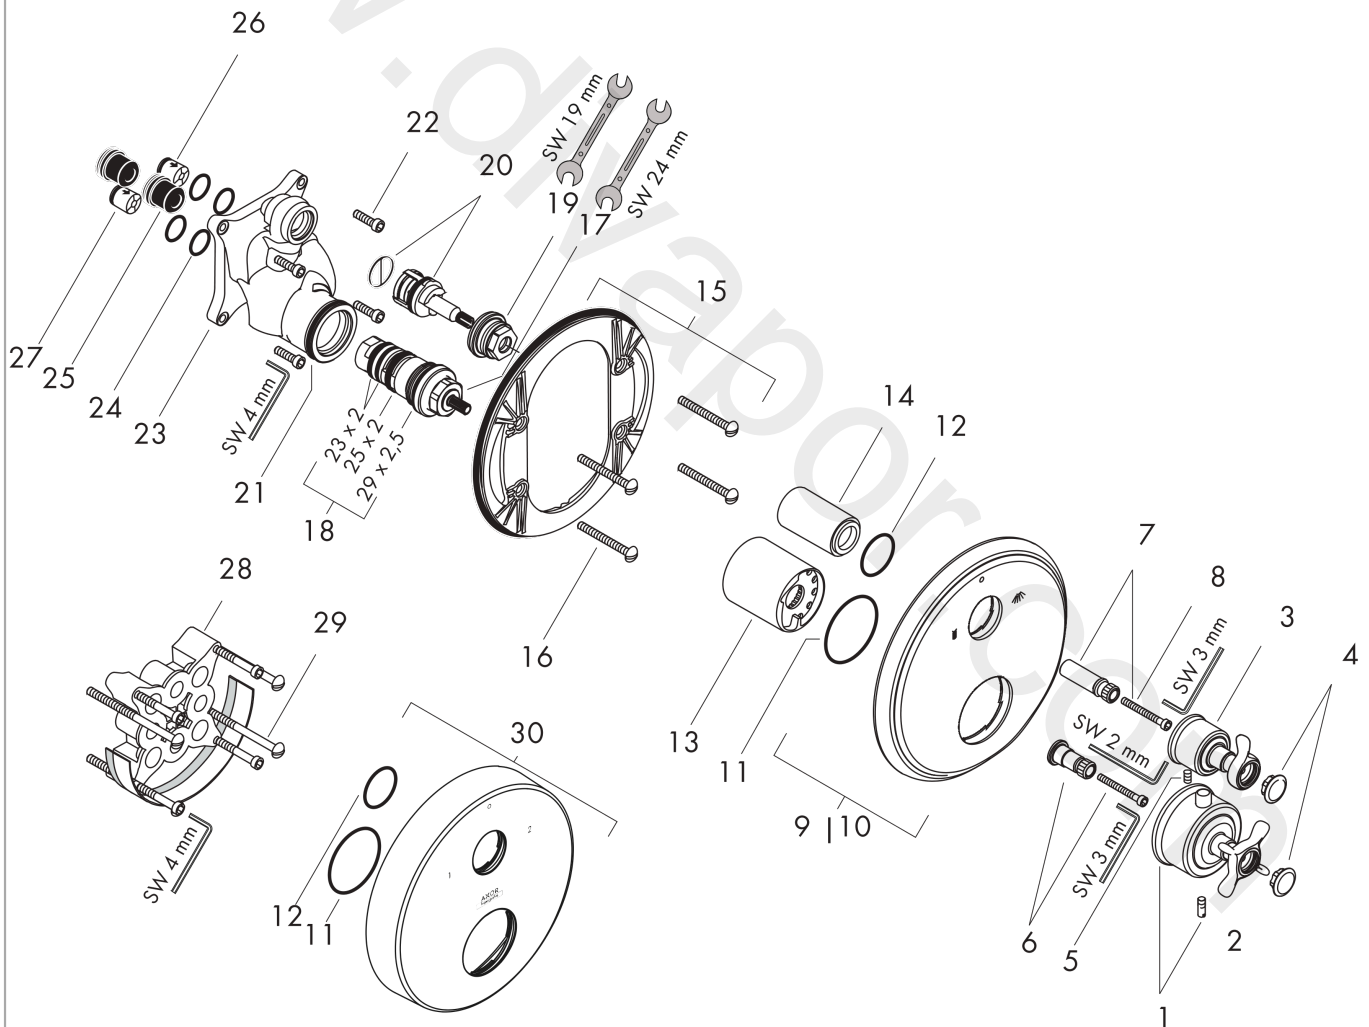

## AXOR Montreux

Thermostat for concealed installation with cross handle and shut-off/ diverter valve

Surfaces: Article Number: 16820000

### Exploded Drawing

Year of production: 07/08 - 02/10

## AXOR Montreux

Thermostat for concealed installation with cross handle and shut-off/ diverter valve

Surfaces: Article Number: **16820000**

### Spare part list

Year of production: **07/08 - 02/10**

Pos.		Article Number	Price	PU
1	handle for thermostat	16594000	£ 173,00	1
2	hollow set screw M5x16	97666000	£ 3,30	1
3	handle	98637000	£ 137,00	1
4	set of screw covers, cold / hot water / neutral	97987000	£ 64,00	1
5	hollow set screw M4x8	97669000	£ 3,30	1
6	adapter for handle	96435000	£ 20,50	1
7	adapter for handle	96451000	£ 16,10	1
8	hexagon socket screw M4x35	92160000	£ 3,30	1
9	escutcheon	98638000	£ 137,00	1
10	escutcheon for exchanged connections	95829000	£ 137,00	1
11	O-ring 48x5	98174000	£ 3,30	1
12	O-ring 30x5	98153000	£ 3,30	1
13	sleeve	96439000	£ 43,00	1
14	sleeve	96446000	£ 35,00	1
15	sub plate	96447000	£ 51,00	1
16	set of fixing screws	96454000	£ 9,00	1
17	thermostat cartridge	94282000	£ 137,00	1
18	sealing set	95037000	£ 51,00	1
19	nut	92853000	£ 9,00	1
20	shut off unit with selector	96509000	£ 96,00	1
21	O-ring 39x2	98158000	£ 3,30	1
22	set of screws	96525000	£ 9,00	1
23	installation unit cpl.	92591000	£ 370,00	1
24	O-ring 16x2	98133000	£ 3,30	1
25	noise reduction	94073000	£ 25,00	1
26	set of non return valves DW 15	94074000	£ 16,10	1
27	non return valve (pressure-resistant up to 2 MPa)	92594000	£ 16,10	1
28	extension 25 mm	13595000	£ 75,00	1
29	set of fixing screws	97747000	£ 3,30	1
30	escutcheon height = 33 mm (when wall is not deep enough).	14962000	£ 80,00	1
a	concealed item	01800180	£ 163,00	1
b	non return valve with filter	92499000	£ 16,10	1