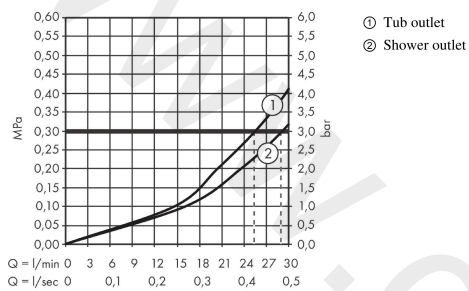

AXOR Montreux

Thermostat for concealed installation with cross handle and shut-off/ diverter valve

Finish: **Chrome** Article Number: **16820000**

Flowchart