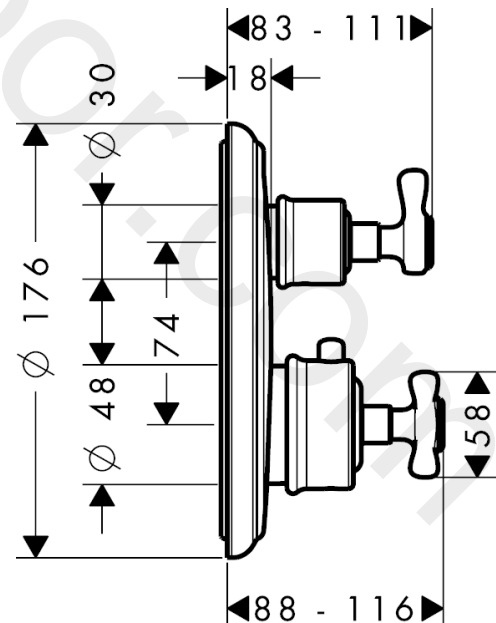

Scale drawing