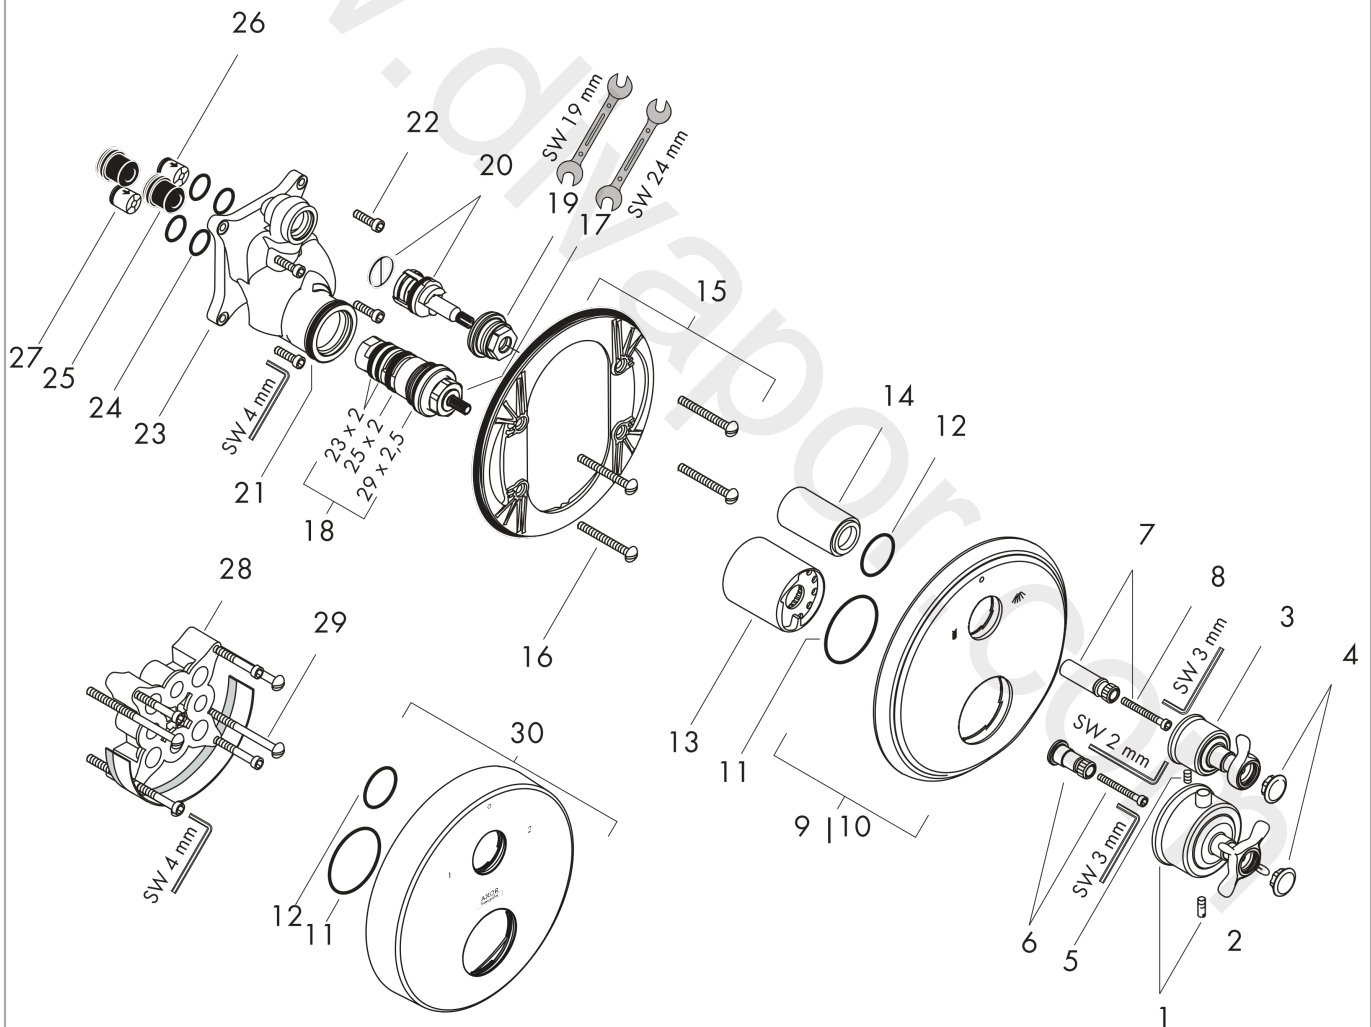

AXOR Montreux

Thermostat for concealed installation with cross handle and shut-off/ diverter valve

Finish: **Chrome** Article Number: **16820000**

product features

- 2 functions
- thermostat cartridge, shut-off valve
- maximum flow rate at 3 bar: 29 l/min
- flow rate upper outlet: 25 l/min
- flow rate lower outlet: 29 l/min
- min. operating pressure: 1 bar
- max. operating pressure: 10 bar
- safety stop at 40 °C
- temperature limitation adjustable
- non-return valve
- with silencer
- connection type: basic set
- WRAS 1909088

Thermostat for concealed installation with cross handle and shut-off/ diverter valve

Finish: **Chrome** Article Number: **16820000**

Flowchart

AXOR Montreux
Thermostat for concealed installation with cross handle and shut-off/ diverter valve
 Finish: **Chrome** Article Number: **16820000**

Exploded Drawing

Year of production: >03/10

AXOR Montreux

Thermostat for concealed installation with cross handle and shut-off/ diverter valve

Finish: **Chrome** Article Number: **16820000**

Spare part list