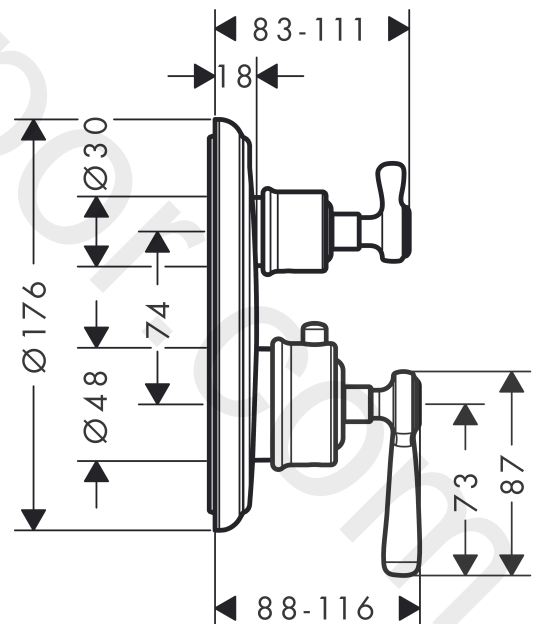

AXOR Montreux
Thermostat for concealed installation with lever handle and shut-off valve
 Finish: **Brushed Nickel** Article Number: **16801820**

product features

- 1 function
- thermostat cartridge, ceramic valves 90°
- maximum flow rate at 3 bar: 25 l/min
- min. operating pressure: 1 bar
- max. operating pressure: 10 bar
- safety stop at 40 °C
- temperature limitation adjustable
- non-return valve
- with silencer
- connection type: basic set

Article Details

Price excl. VAT 1.287,50 £

Product image

Scale drawing

AXOR Montreux
Thermostat for concealed installation with lever handle and shut-off valve
Finish: **Brushed Nickel** Article Number: **16801820**

Flowchart

AXOR Montreux
Thermostat for concealed installation with lever handle and shut-off valve
 Finish: **Brushed Nickel** Article Number: **16801820**

Exploded Drawing

Year of production: >10/16

AXOR Montreux
Thermostat for concealed installation with lever handle and shut-off valve
 Finish: **Brushed Nickel** Article Number: **16801820**