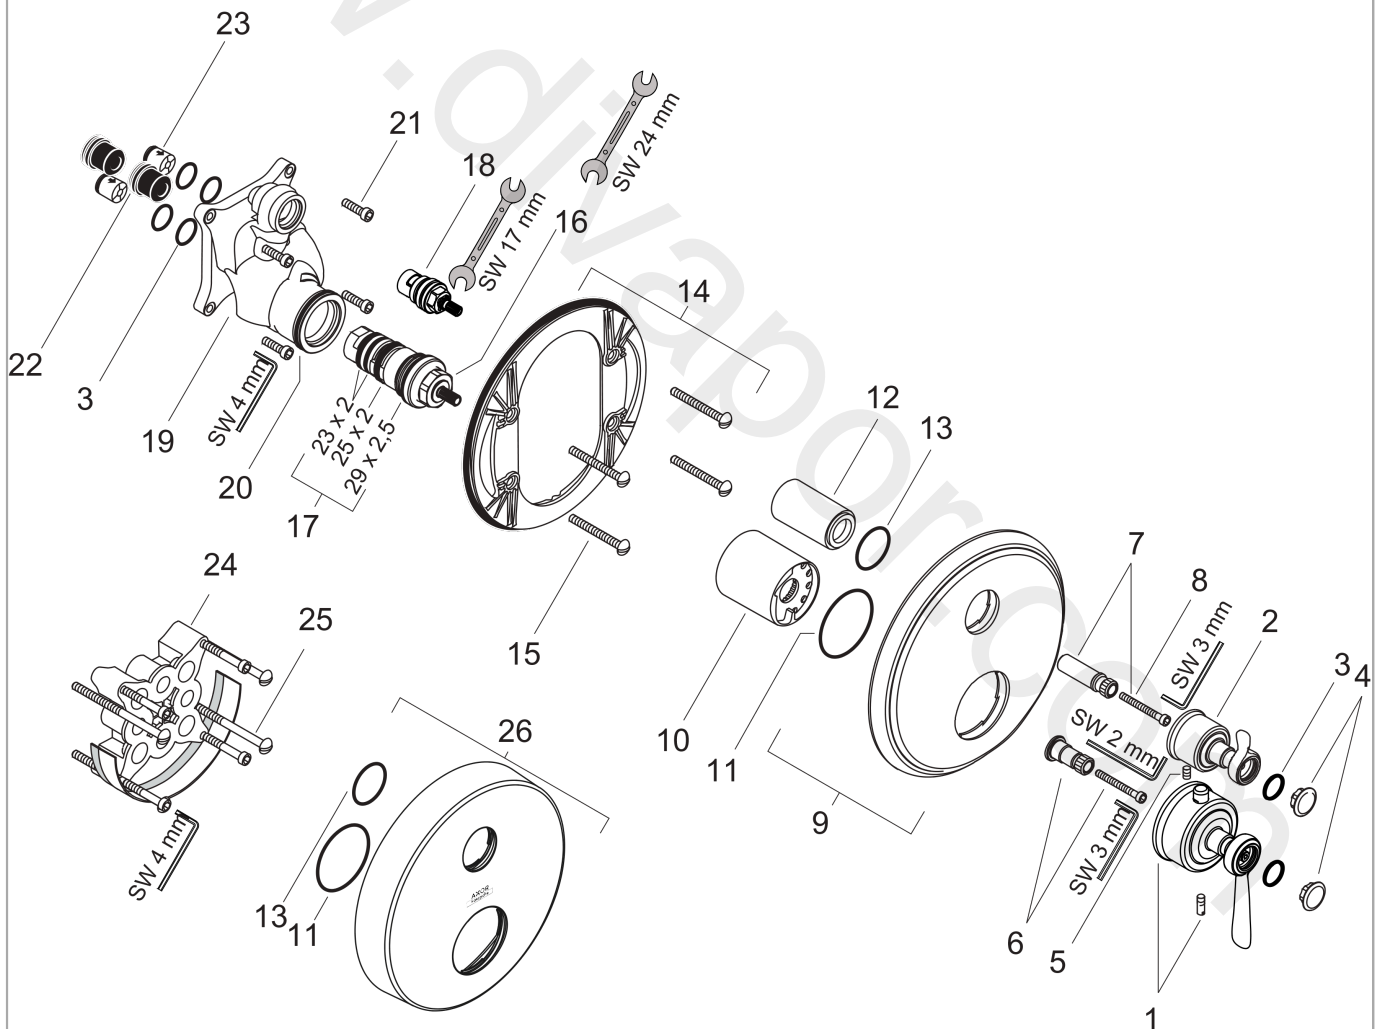

AXOR Montreux
Thermostat for concealed installation with lever handle and shut-off valve
 Finish: **Brushed Nickel** Article Number: **16801820**

product features

- 1 function
- thermostat cartridge, ceramic valves 90°
- maximum flow rate at 3 bar: 25 l/min
- min. operating pressure: 1 bar
- max. operating pressure: 10 bar
- safety stop at 40 °C
- temperature limitation adjustable
- non-return valve
- with silencer
- connection type: basic set

Flowchart

AXOR Montreux
Thermostat for concealed installation with lever handle and shut-off valve
 Finish: **Brushed Nickel** Article Number: **16801820**

Exploded Drawing

Year of production: >10/16

AXOR Montreux
Thermostat for concealed installation with lever handle and shut-off valve
 Finish: **Brushed Nickel** Article Number: **16801820**

Spare part list

Year of production: >10/16

Pos.		Article Number	Price	PU
1	handle	98637820	£ 173,00	1
2	handle for thermostat	16694820	£ 370,00	1
3	O-ring 16x2	98133000	£ 3,30	1
4	set of screw covers, cold / hot water / neutral	97987000	£ 64,00	1
5	hollow set screw M4x8	97669000	£ 3,30	1
6	adapter for handle	96435000	£ 20,50	1
7	adapter for handle	96451000	£ 16,10	1
8	hexagon socket screw M4x35	92160000	£ 3,30	1
9	escutcheon	98668820	£ 173,00	1
10	O-Ring 48x3	95508000	£ 3,30	1
11	O-ring 29x3	98371000	£ 6,10	1
12	sleeve	96439820	£ 64,00	1
13	sleeve	96446820	£ 51,00	1
14	sub plate	96447000	£ 51,00	1
15	set of fixing screws	96454000	£ 9,00	1
16	thermostat cartridge	94282000	£ 137,00	1
17	sealing set	95037000	£ 51,00	1
18	shut off unit right closing	94009000	£ 43,00	1
19	installation unit cpl.	92760000	£ 275,00	1
20	O-ring 39x2	98158000	£ 3,30	1
21	set of screws	96525000	£ 9,00	1
22	noise reduction	94073000	£ 25,00	1
23	set of non return valves DW 15	94074000	£ 16,10	1
24	extension 25 mm	13595000	£ 75,00	1
25	set of fixing screws	97747000	£ 3,30	1
26	escutcheon height = 33 mm (when wall is not deep enough).	14962820	£ 120,00	1