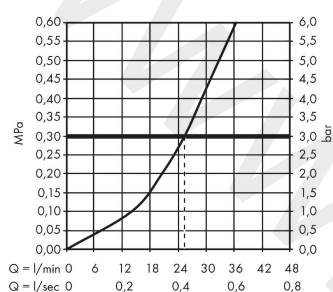

AXOR Montreux
Thermostat for concealed installation with lever handle and shut-off valve
Finish: **Brushed Nickel** Article Number: **16801820**

Flowchart