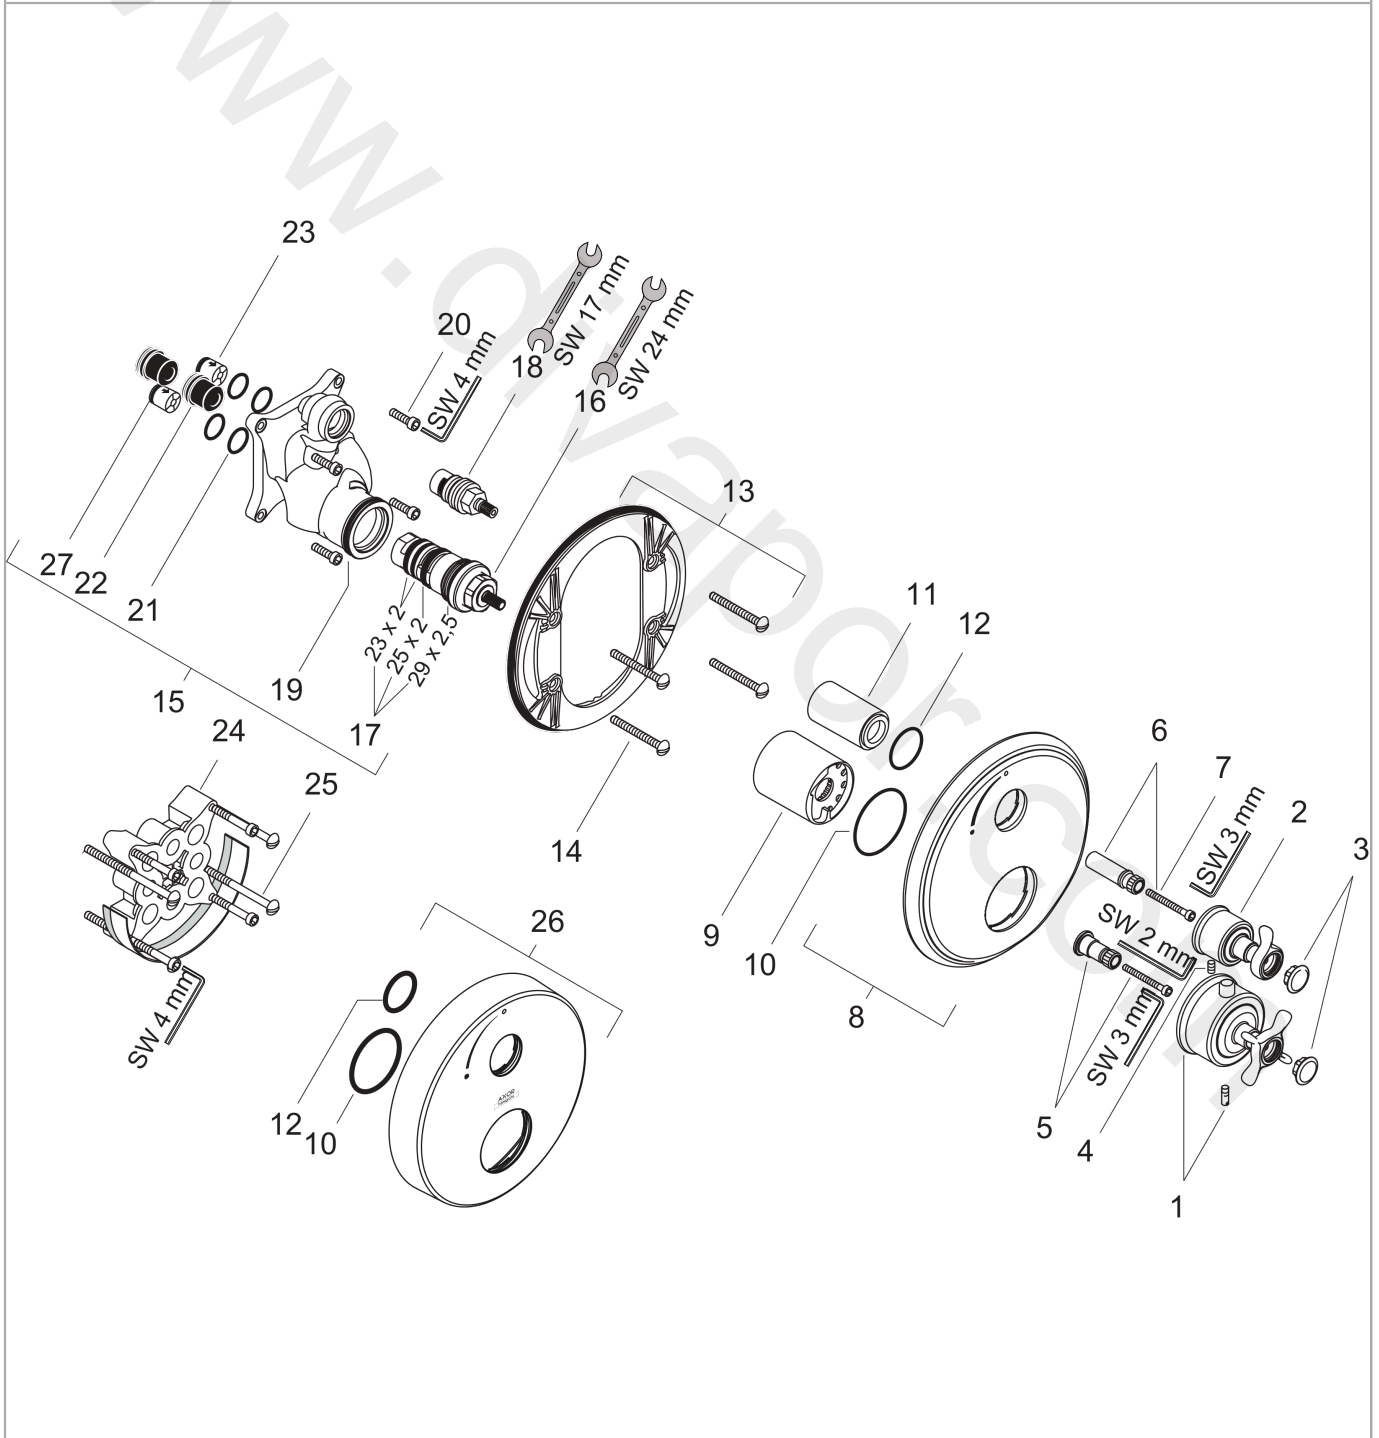

AXOR Montreux
Thermostat for concealed installation with cross handle and shut-off valve
 Surfaces: Article Number: **16800830**

Exploded Drawing

Year of production: **03/10 - 12/19**

AXOR Montreux

Thermostat for concealed installation with cross handle and shut-off valve

Surfaces: Article Number: **16800830**

Spare part list

Year of production: **03/10 - 12/19**

Pos.		Article Number	Price	PU
1	handle for thermostat	16594830	£ 224,00	1
2	handle	98637830	£ 173,00	1
3	set of screw covers, cold / hot water / neutral	97987000	£ 64,00	1
4	hollow set screw M4x8	97669000	£ 3,30	1
5	adapter for handle	96435000	£ 20,50	1
6	adapter for handle	96451000	£ 16,10	1
7	set of screws	96525000	£ 9,00	1
8	escutcheon	98668830	£ 173,00	1
9	sleeve	96439830	£ 51,00	1
10	O-ring 48x5	98174000	£ 3,30	1
11	sleeve	96446830	£ 51,00	1
12	O-ring 30x5	98153000	£ 3,30	1
13	sub plate	96447000	£ 51,00	1
14	set of fixing screws	96454000	£ 9,00	1
15	installation unit cpl.	92760000	£ 275,00	1
16	thermostat cartridge	94282000	£ 137,00	1
17	sealing set	95037000	£ 51,00	1
18	shut off unit right closing	94009000	£ 43,00	1
19	O-ring 39x2	98158000	£ 3,30	1
20	hexagon socket screw M4x35	92160000	£ 3,30	1
21	O-ring 16x2	98133000	£ 3,30	1
22	noise reduction	94073000	£ 25,00	1
23	set of non return valves DW 15	94074000	£ 16,10	1
24	extension 25 mm	13595000	£ 75,00	1
25	set of fixing screws	97747000	£ 3,30	1
26	extension 22 mm (Ø 170 mm)	13596830	£ 108,00	1
27	non return valve (pressure-resistant up to 2 MPa)	92594000	£ 16,10	1
a	concealed item	01800180	£ 163,00	1
b	non return valve with filter	92499000	£ 16,10	1