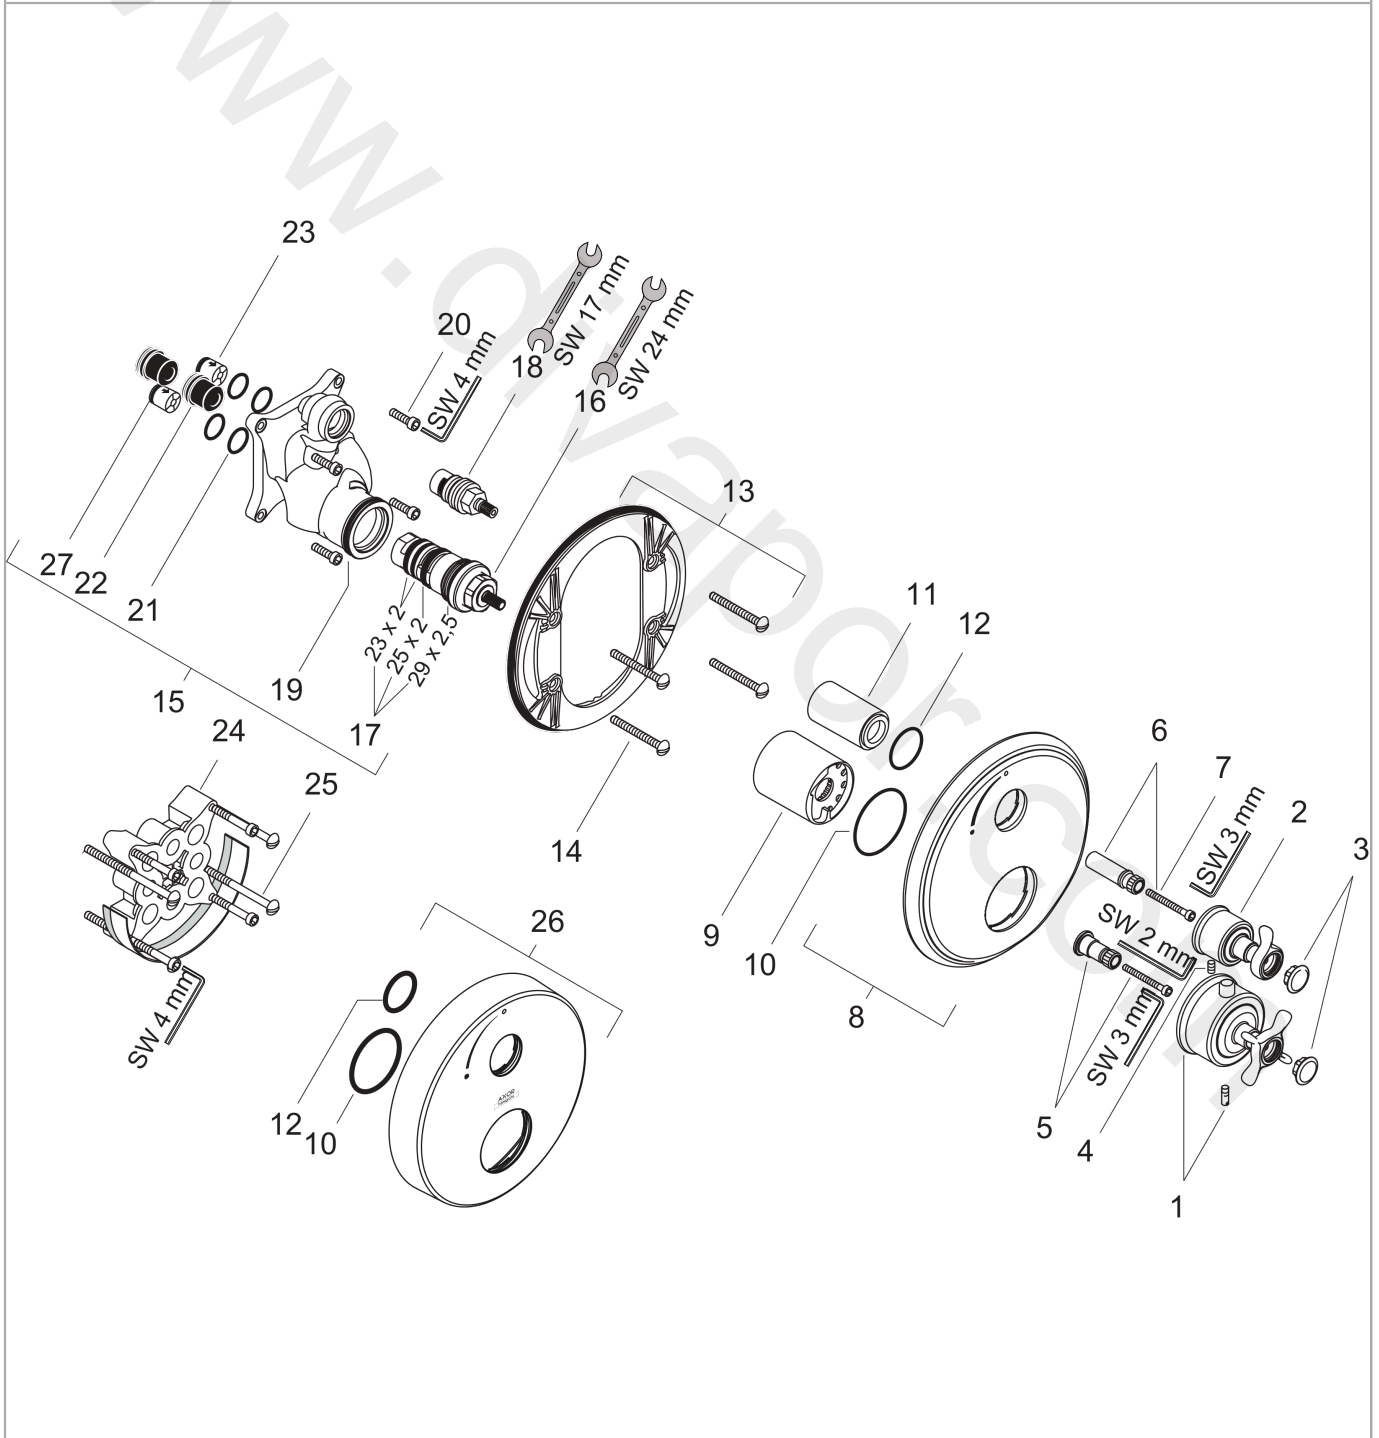

AXOR Montreux
Thermostat for concealed installation with cross handle and shut-off valve
 Surfaces: Article Number: **16800820**

Exploded Drawing

Year of production: **07/08 - 02/10**

AXOR Montreux

Thermostat for concealed installation with cross handle and shut-off valve

Surfaces: Article Number: **16800820**

Spare part list

Year of production: **07/08 - 02/10**

Pos.		Article Number	Price	PU
1	handle for thermostat	16594820	£ 275,00	1
2	handle	98637820	£ 173,00	1
3	set of screw covers, cold / hot water / neutral	97987000	£ 64,00	1
4	hollow set screw M4x8	97669000	£ 3,30	1
5	adapter for handle	96435000	£ 20,50	1
6	adapter for handle	96451000	£ 16,10	1
7	hexagon socket screw M4x35	92160000	£ 3,30	1
8	escutcheon	98668820	£ 173,00	1
9	sleeve	96439820	£ 64,00	1
10	O-ring 48x5	98174000	£ 3,30	1
11	sleeve	96446820	£ 51,00	1
12	O-ring 30x5	98153000	£ 3,30	1
13	sub plate	96447000	£ 51,00	1
14	set of fixing screws	96454000	£ 9,00	1
15	installation unit cpl.	92760000	£ 275,00	1
16	thermostat cartridge	94282000	£ 137,00	1
17	sealing set	95037000	£ 51,00	1
18	shut off unit right closing	94009000	£ 43,00	1
19	O-ring 39x2	98158000	£ 3,30	1
20	set of screws	96525000	£ 9,00	1
21	O-ring 16x2	98133000	£ 3,30	1
22	noise reduction	94073000	£ 25,00	1
23	set of non return valves DW 15	94074000	£ 16,10	1
24	extension 25 mm	13595000	£ 75,00	1
25	set of fixing screws	97747000	£ 3,30	1
26	extension 22 mm (Ø 170 mm)	13596820	£ 108,00	1
27	non return valve (pressure-resistant up to 2 MPa)	92594000	£ 16,10	1
a	concealed item	01800180	£ 163,00	1
b	non return valve with filter	92499000	£ 16,10	1
c	escutcheon height = 33 mm (when wall is not deep enough).	14963820	£ 106,56	1