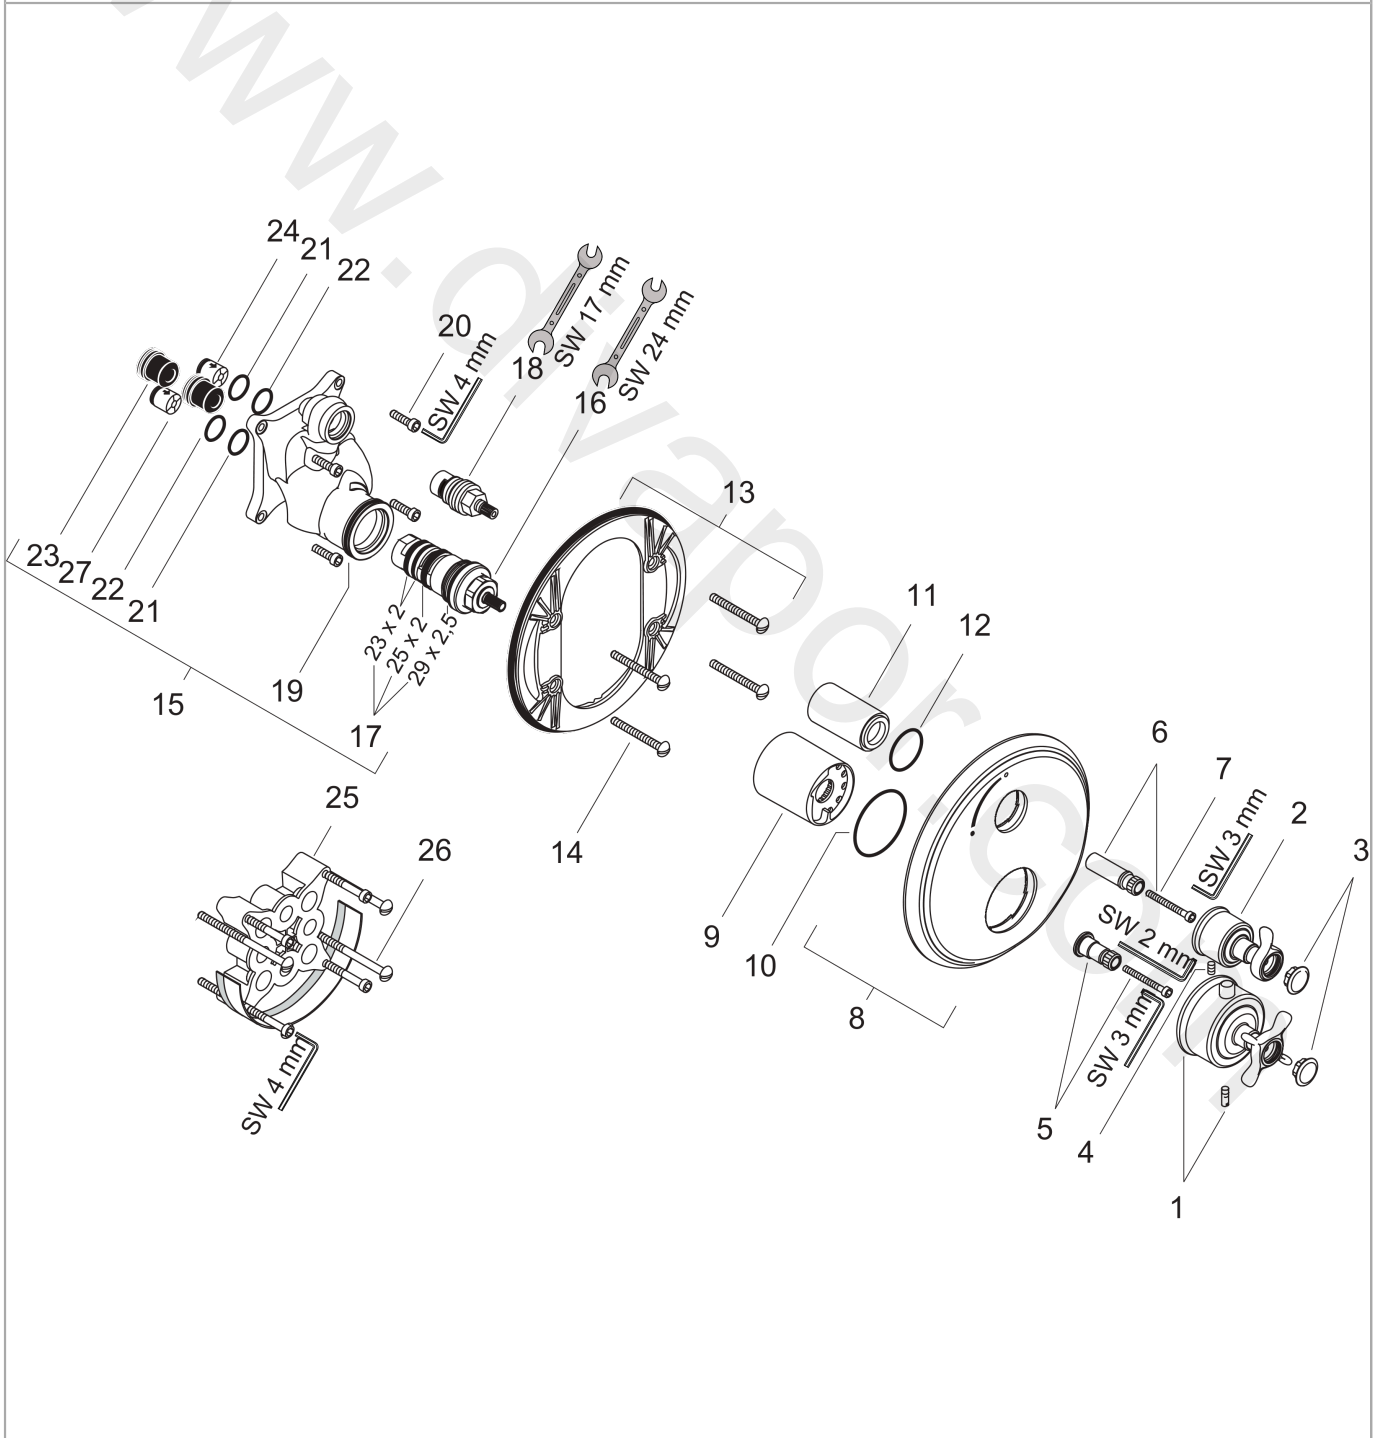

AXOR Montreux
Thermostat for concealed installation with cross handle and shut-off valve
 Surfaces: Article Number: **16800820**

Exploded Drawing

Year of production: **05/06 - 06/08**

AXOR Montreux

Thermostat for concealed installation with cross handle and shut-off valve