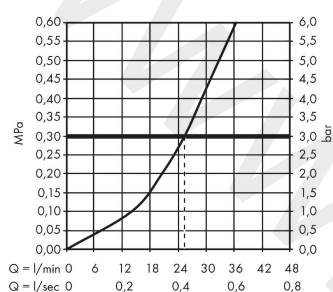

AXOR Montreux
Thermostat for concealed installation with cross handle and shut-off valve
Finish: **Brushed Nickel** Article Number: **16800820**

Flowchart