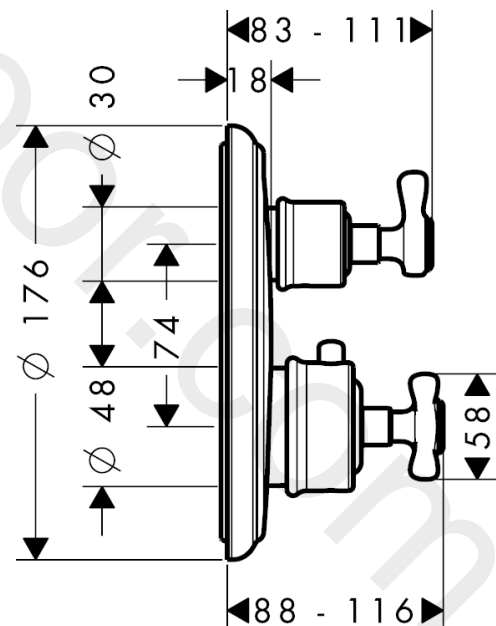

**AXOR Montreux**  
**Thermostat for concealed installation with cross handle and shut-off valve**  
 Finish: **Brushed Nickel** Article Number: **16800820**

### product features

- 1 function
- thermostat cartridge, ceramic valves 90°
- maximum flow rate at 3 bar: 25 l/min
- min. operating pressure: 1 bar
- max. operating pressure: 10 bar
- safety stop at 40 °C
- temperature limitation adjustable
- non-return valve
- with silencer
- connection type: basic set

### Scale drawing

**AXOR Montreux**  
**Thermostat for concealed installation with cross handle and shut-off valve**  
Finish: **Brushed Nickel** Article Number: **16800820**

## Exploded Drawing

Year of production: >03/10

**AXOR Montreux**  
**Thermostat for concealed installation with cross handle and shut-off valve**  
 Finish: **Brushed Nickel** Article Number: **16800820**