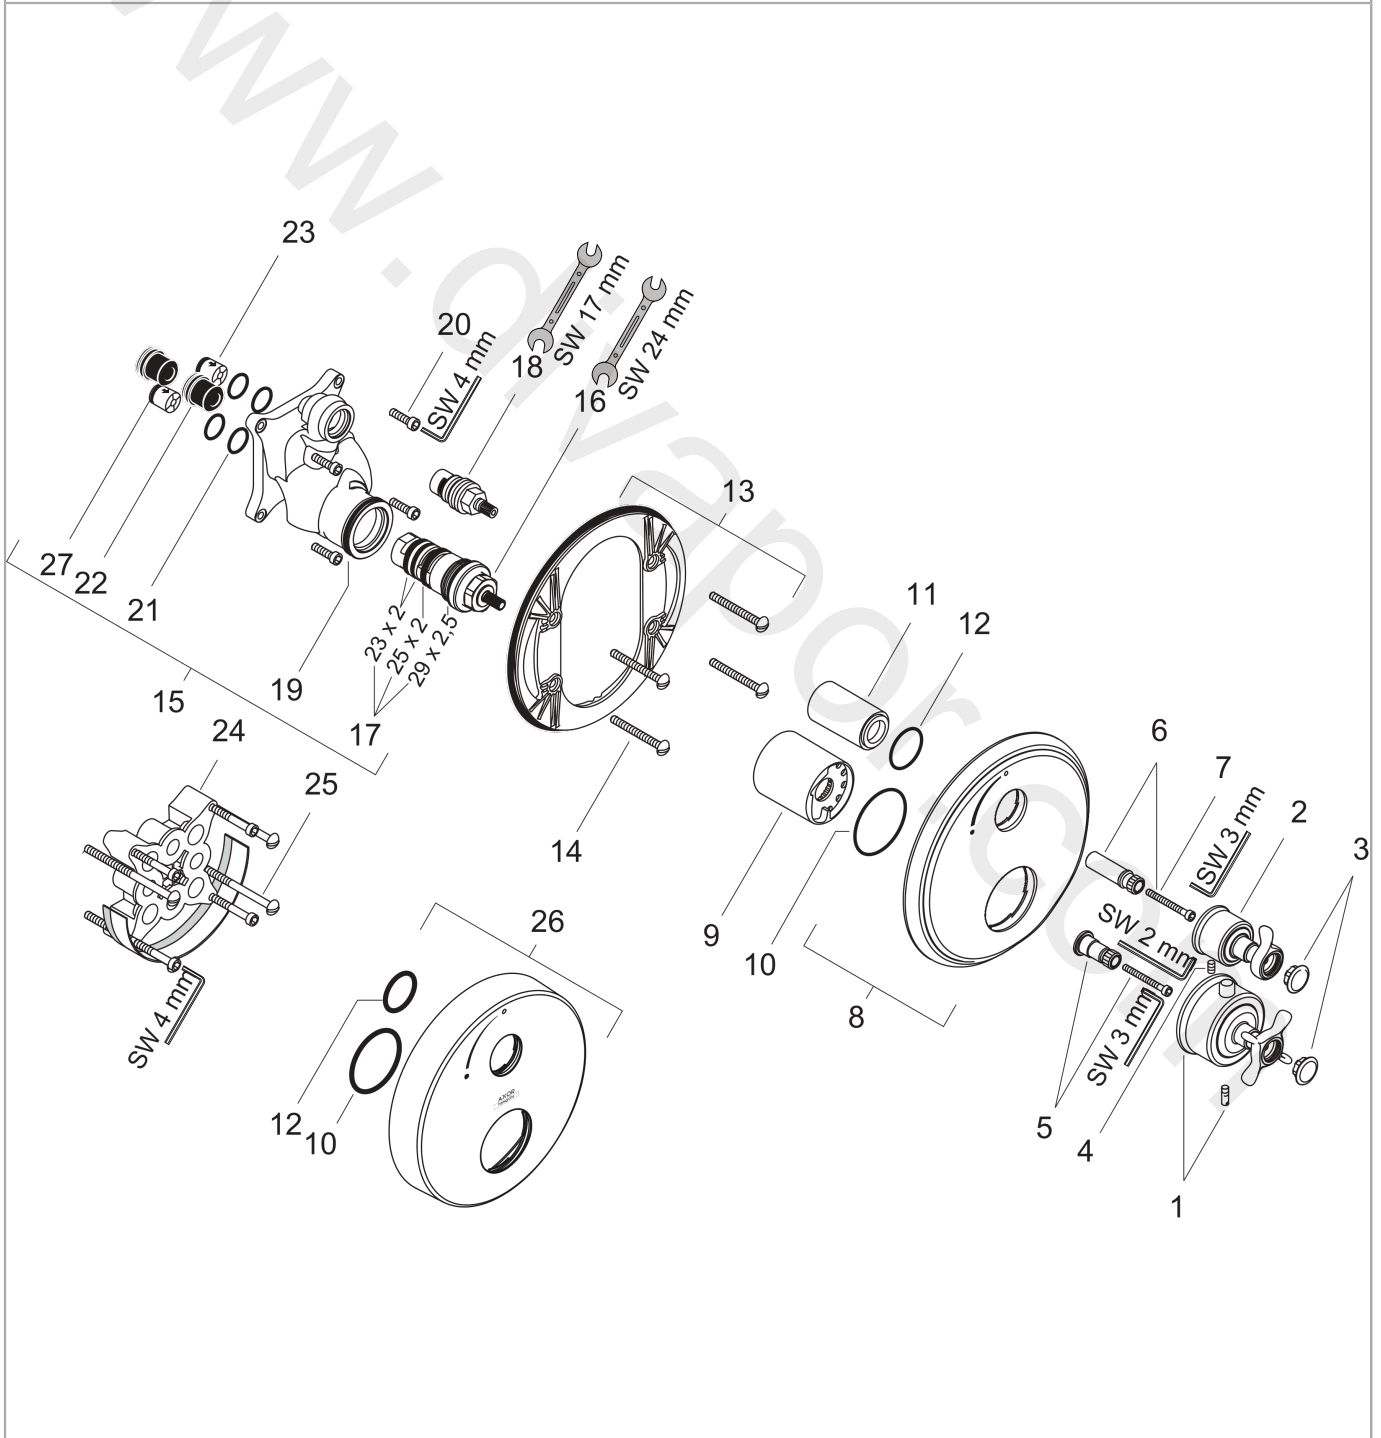

### Scale drawing

**AXOR Montreux**  
**Thermostat for concealed installation with cross handle and shut-off valve**  
Finish: **Brushed Nickel** Article Number: **16800820**

## Flowchart

**AXOR Montreux**  
**Thermostat for concealed installation with cross handle and shut-off valve**  
 Finish: **Brushed Nickel**    Article Number: **16800820**

## Exploded Drawing

Year of production: >03/10

**AXOR Montreux**  
**Thermostat for concealed installation with cross handle and shut-off valve**  
 Finish: **Brushed Nickel** Article Number: **16800820**