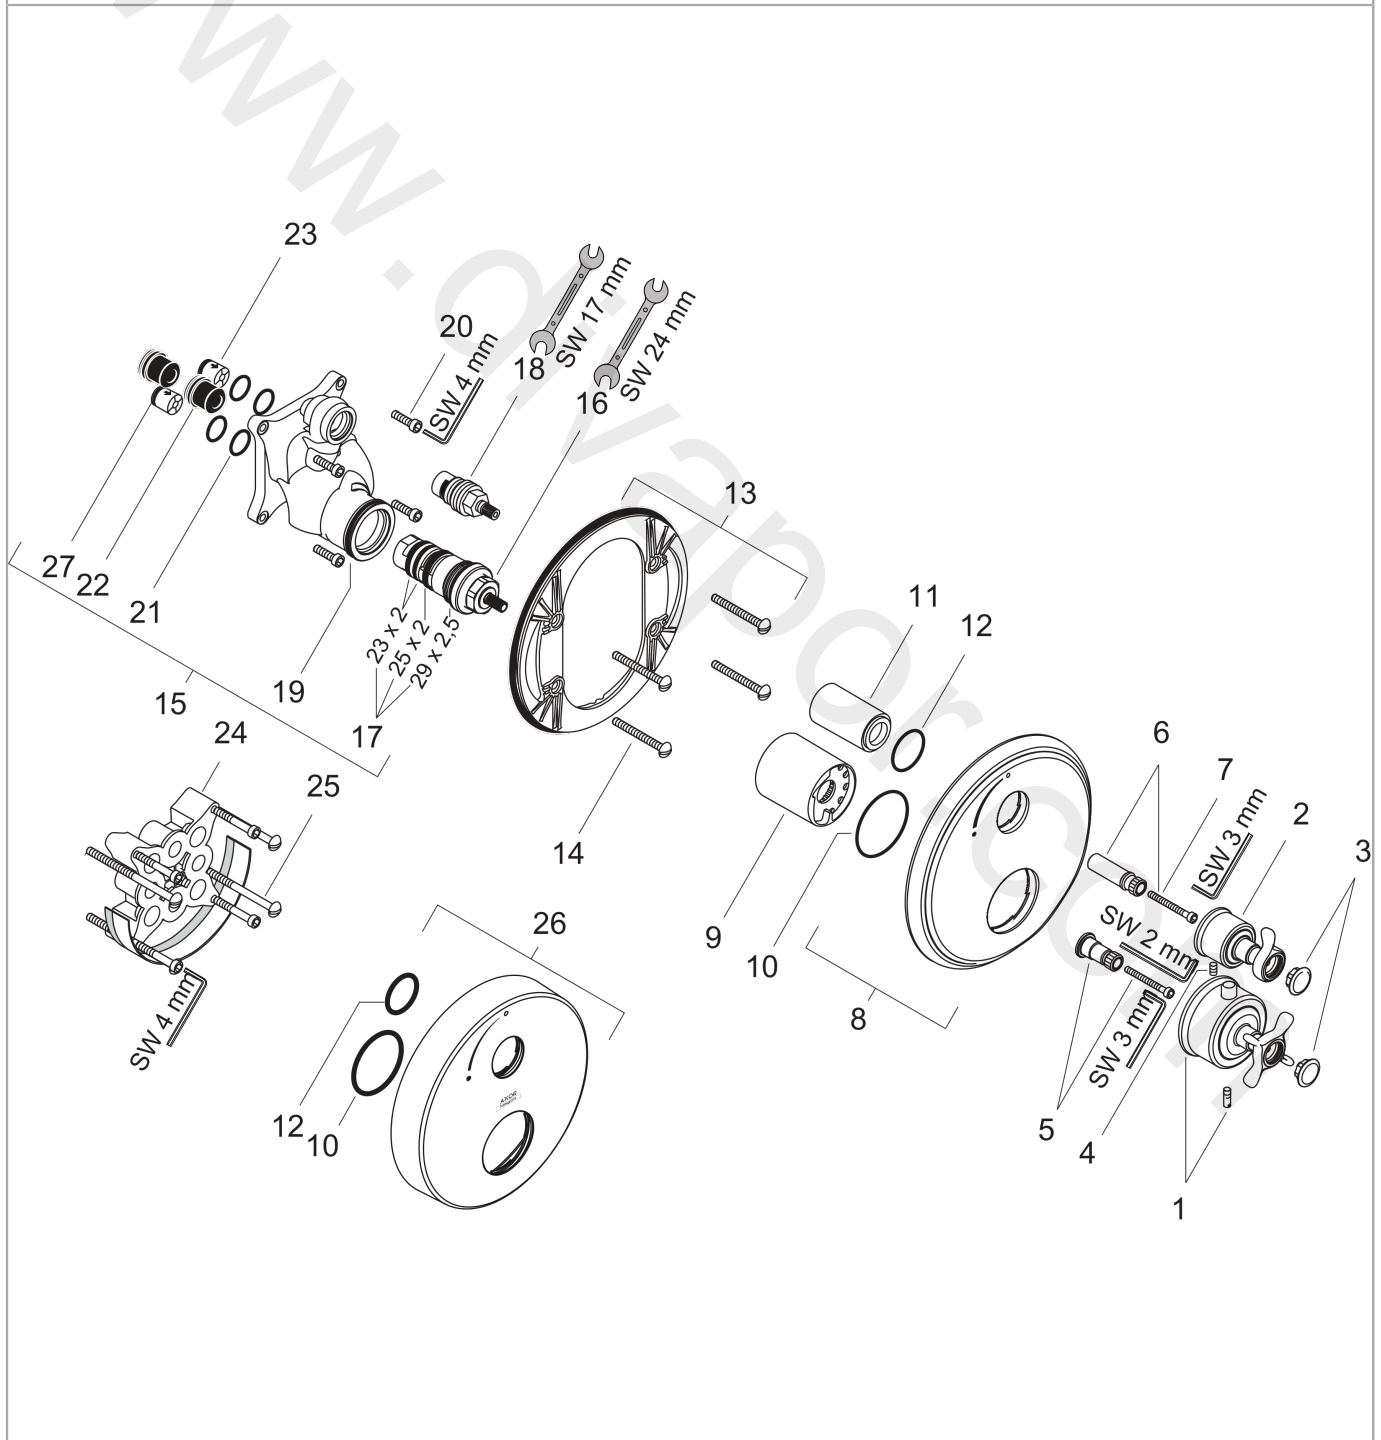

AXOR Montreux
Thermostat for concealed installation with cross handle and shut-off valve
Surfaces: Article Number: **16800000**

Exploded Drawing

Year of production: **07/08 - 02/10**

AXOR Montreux

Thermostat for concealed installation with cross handle and shut-off valve

Surfaces: Article Number: **16800000**

Spare part list

Year of production: **07/08 - 02/10**

Pos.		Article Number	Price	PU
1	handle for thermostat	16594000	£ 173,00	1
2	handle	98637000	£ 137,00	1
3	set of screw covers, cold / hot water / neutral	97987000	£ 64,00	1
4	hollow set screw M4x8	97669000	£ 3,30	1
5	adapter for handle	96435000	£ 20,50	1
6	adapter for handle	96451000	£ 16,10	1
7	hexagon socket screw M4x35	92160000	£ 3,30	1
8	escutcheon	98668000	£ 137,00	1
9	sleeve	96439000	£ 43,00	1
10	O-ring 48x5	98174000	£ 3,30	1
11	sleeve	96446000	£ 35,00	1
12	O-ring 30x5	98153000	£ 3,30	1
13	sub plate	96447000	£ 51,00	1
14	set of fixing screws	96454000	£ 9,00	1
15	installation unit cpl.	92760000	£ 275,00	1
16	thermostat cartridge	94282000	£ 137,00	1
17	sealing set	95037000	£ 51,00	1
18	shut off unit right closing	94009000	£ 43,00	1
19	O-ring 39x2	98158000	£ 3,30	1
20	set of screws	96525000	£ 9,00	1
21	O-ring 16x2	98133000	£ 3,30	1
22	noise reduction	94073000	£ 25,00	1
23	set of non return valves DW 15	94074000	£ 16,10	1
24	extension 25 mm	13595000	£ 75,00	1
25	set of fixing screws	97747000	£ 3,30	1
26	escutcheon height = 33 mm (when wall is not deep enough).	14963000	£ 71,00	1
27	non return valve (pressure-resistant up to 2 MPa)	92594000	£ 16,10	1
a	concealed item	01800180	£ 163,00	1
b	non return valve with filter	92499000	£ 16,10	1