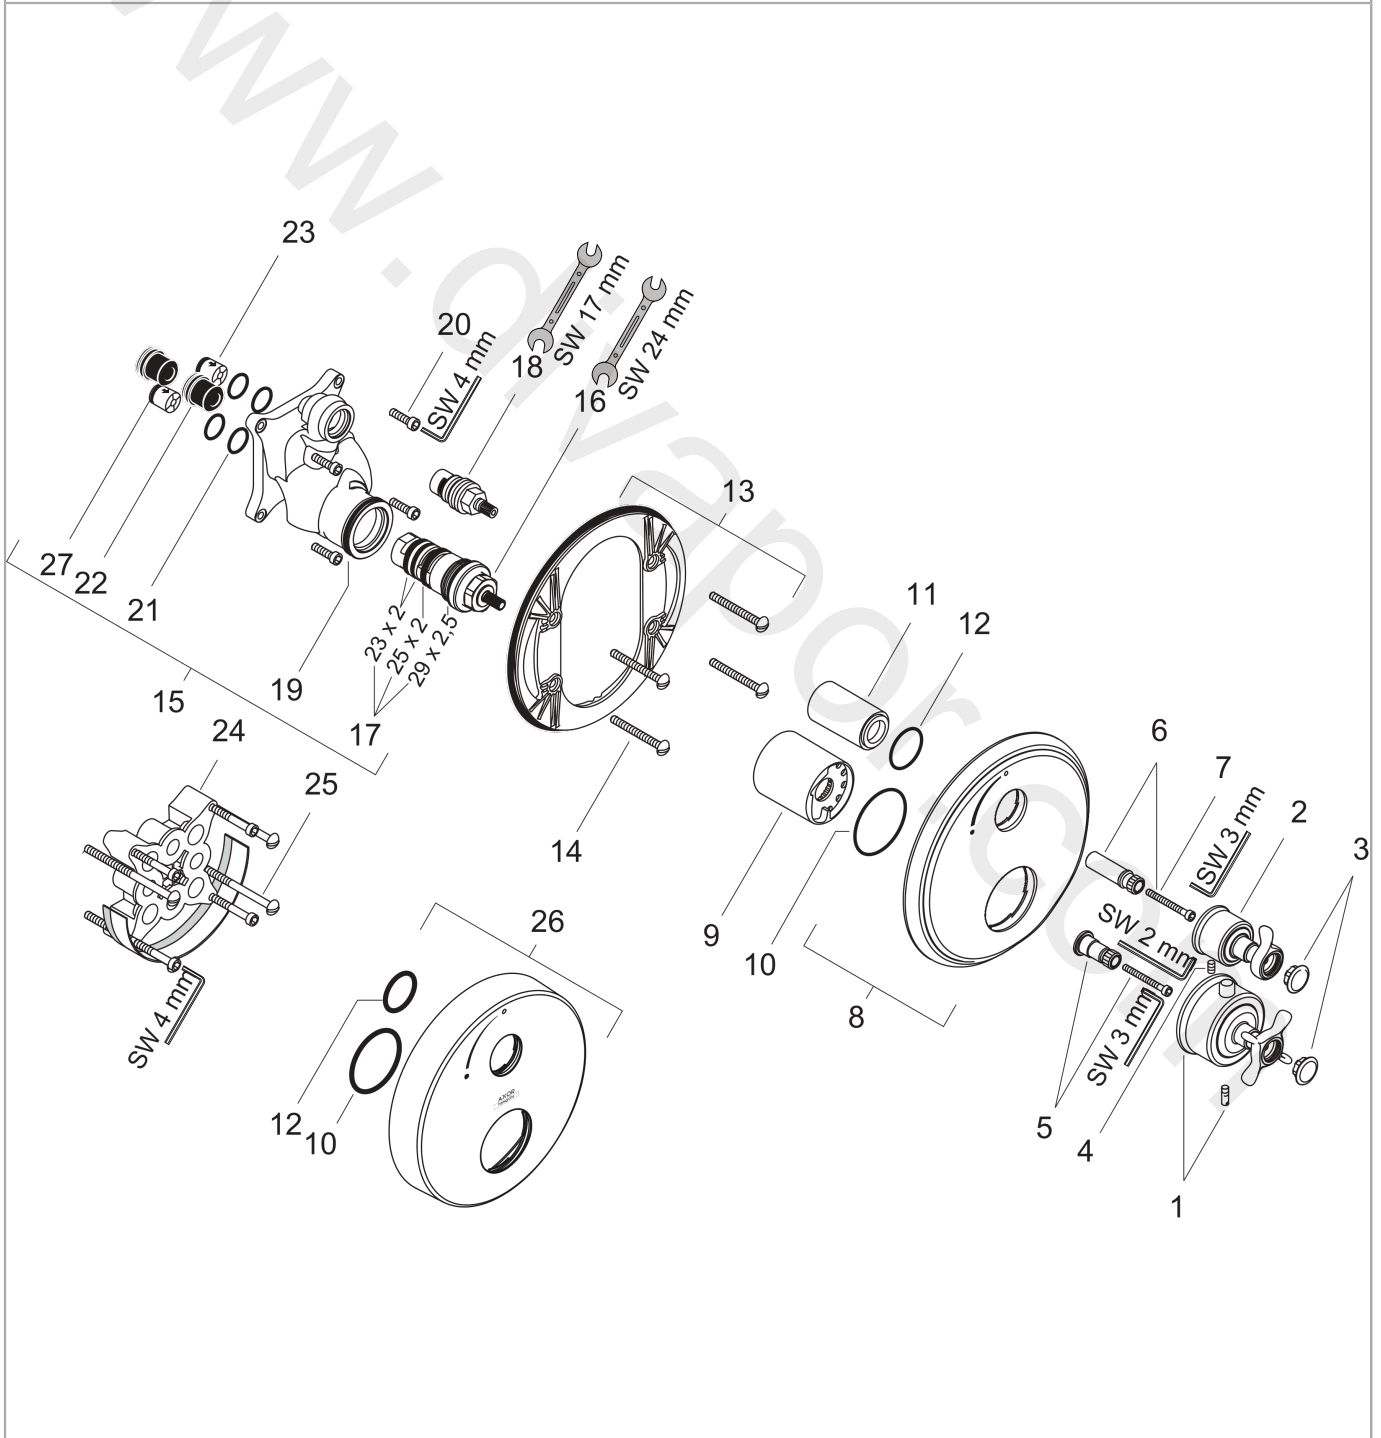

Flowchart

AXOR Montreux
Thermostat for concealed installation with cross handle and shut-off valve
 Finish: **Chrome** Article Number: **16800000**

Exploded Drawing

Year of production: >03/10

AXOR Montreux

Thermostat for concealed installation with cross handle and shut-off valve

Finish: **Chrome** Article Number: **16800000**

Spare part list

Year of production: >03/10

Pos.		Article Number	Price	PU
1	handle for thermostat	16594000	£ 173,00	1
2	handle	98637000	£ 137,00	1
3	set of screw covers, cold / hot water / neutral	97987000	£ 64,00	1
4	hollow set screw M4x8	97669000	£ 3,30	1
5	adapter for handle	96435000	£ 20,50	1
6	adapter for handle	96451000	£ 16,10	1
7	hexagon socket screw M4x35	92160000	£ 3,30	1
8	escutcheon	98668000	£ 137,00	1
9	sleeve	96439000	£ 43,00	1
10	O-Ring 48x3	95508000	£ 3,30	1
11	sleeve	96446000	£ 35,00	1
12	O-ring 29x3	98371000	£ 6,10	1
13	sub plate	96447000	£ 51,00	1
14	set of fixing screws	96454000	£ 9,00	1
15	installation unit cpl.	92760000	£ 275,00	1
16	thermostat cartridge	94282000	£ 137,00	1
17	sealing set	95037000	£ 51,00	1
18	shut off unit right closing	94009000	£ 43,00	1
19	O-ring 39x2	98158000	£ 3,30	1
20	set of screws	96525000	£ 9,00	1
21	O-ring 16x2	98133000	£ 3,30	1
22	noise reduction	94073000	£ 25,00	1
23	set of non return valves DW 15	94074000	£ 16,10	1
24	extension 25 mm	13595000	£ 75,00	1
25	set of fixing screws	97747000	£ 3,30	1
26	escutcheon height = 33 mm (when wall is not deep enough).	14963000	£ 71,00	1
27	non return valve (pressure-resistant up to 2 MPa)	92594000	£ 16,10	1
a	concealed item	01800180	£ 163,00	1
b	adapter for exchanged connections	93181000	£ 275,00	1
c	non return valve with filter	92499000	£ 16,10	1
d	extension 22 mm (Ø 170 mm)	13596000	£ 72,00	1