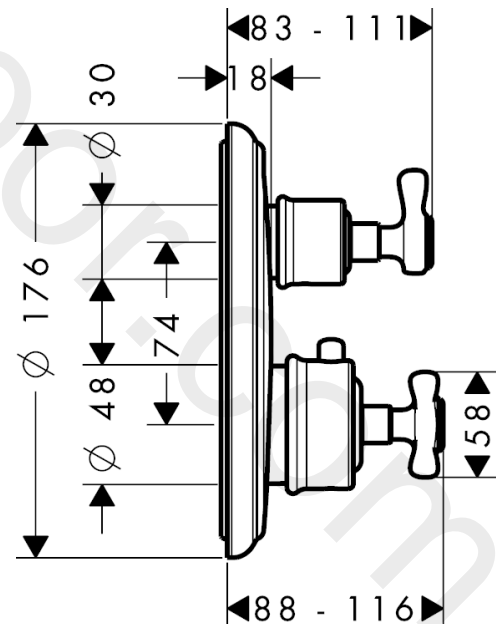

AXOR Montreux

Thermostat for concealed installation with cross handle and shut-off valve

Finish: **Chrome** Article Number: **16800000**

product features

- 1 function
- thermostat cartridge, ceramic valves 90°
- maximum flow rate at 3 bar: 25 l/min
- min. operating pressure: 1 bar
- max. operating pressure: 10 bar
- safety stop at 40 °C
- temperature limitation adjustable
- non-return valve
- with silencer
- connection type: basic set

Article Details

Price excl. VAT

841,67 £

Technology

Product image

Scale drawing

AXOR Montreux
Thermostat for concealed installation with cross handle and shut-off valve
Finish: **Chrome** Article Number: **16800000**

Flowchart

AXOR Montreux
Thermostat for concealed installation with cross handle and shut-off valve
 Finish: **Chrome** Article Number: **16800000**

Exploded Drawing

Year of production: >03/10

AXOR Montreux