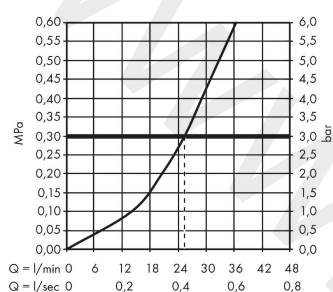

AXOR Montreux
Thermostat for concealed installation with cross handle and shut-off valve
Finish: **Chrome** Article Number: **16800000**

Flowchart