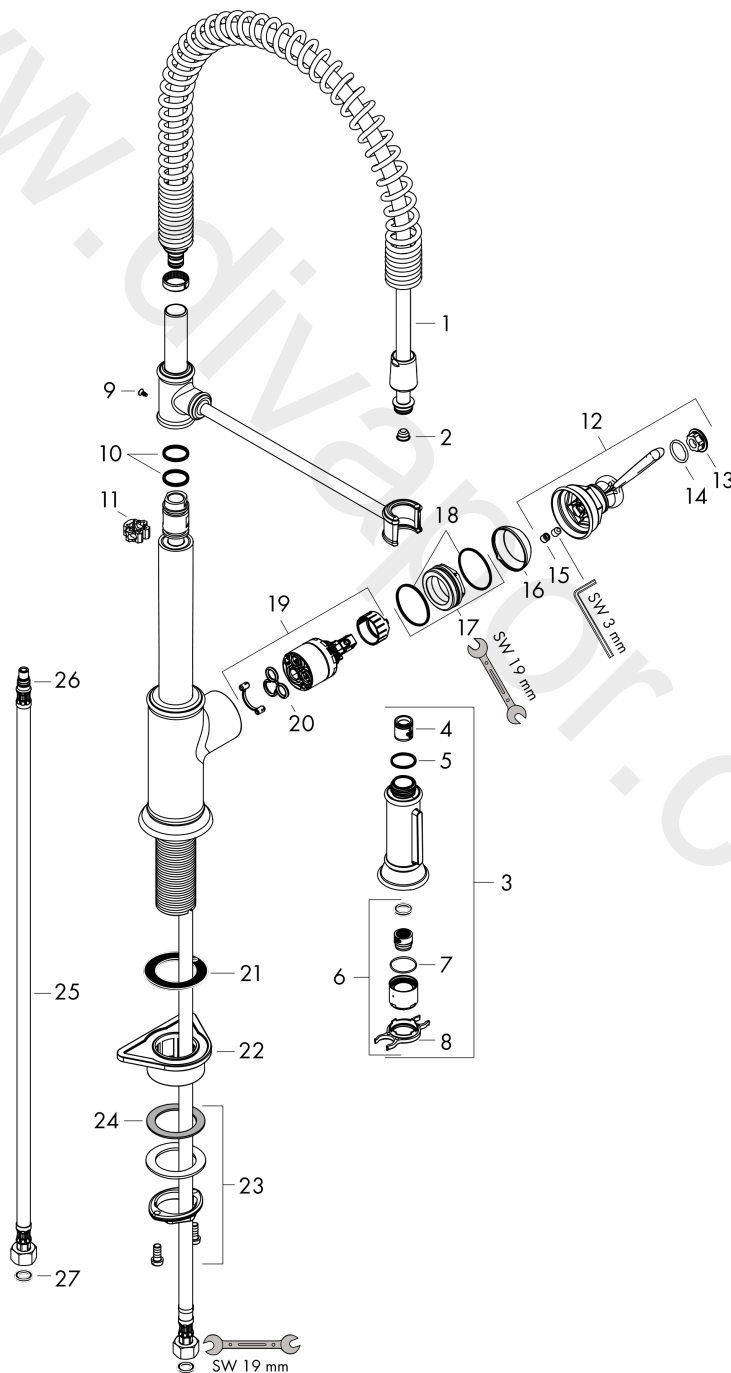

AXOR Montreux
Single lever kitchen mixer 210 Semi-Pro Eco
 Finish: **Chrome** Article Number: **16585000**

product features

- ComfortZone 210
- swivel range 360°
- shower spray, laminar spray
- lockable shower spray, spray returns through pressing spray diverter
- connection dimension: DN15
- maximum flow rate at 3 bar: 4,7 l/min
- ceramic cartridge
- connection type: G 3/8 connections
- temperature limitation adjustable
- integrated non-return valve
- not suitable for continuous flow water heaters
- EU taxonomy: max. 6 l/min - Substantial Contribution (SC)

Article Details

Price excl. VAT

816,67 £

Technology

Product image

Scale drawing

AXOR Montreux
Single lever kitchen mixer 210 Semi-Pro Eco
 Finish: **Chrome** Article Number: **16585000**

Exploded Drawing

Year of production: >10/19

AXOR Montreux
Single lever kitchen mixer 210 Semi-Pro Eco
 Finish: **Chrome** Article Number: **16585000**

Spare part list

Year of production: >10/19

Pos.		Article Number	Price	PU
1	shower hose	97475000	£ 79,00	1
2	filter	97735000	£ 3,30	1
3	handspray	93653000	£ 173,00	1
4	set of non return valves DW 15	94074000	£ 16,10	1
5	O-ring 18x1,5	98231000	£ 3,30	1
6	aerator laminar M22x1 (15 l/min)	95909000	£ 51,00	1
7	O-ring 20x1	98140000	£ 3,30	1
8	service tool	95910000	£ 9,00	1
9	screw	97662000	£ 9,00	1
10	O-ring 17x2,5	98387000	£ 3,30	1
11	axialring	97558000	£ 3,30	1
12	handle	92963000	£ 64,00	1
13	cover cap	92964000	£ 20,50	1
14	O-ring 16x2	98133000	£ 3,30	1
15	screw cover	96338000	£ 3,30	1
16	flange	92965000	£ 35,00	1
17	nut	92966000	£ 43,00	1
18	O-ring 33x1,5	98164000	£ 3,30	1
19	cartridge, assy	95646001	£ 96,00	1
20	seal	95008000	£ 9,00	1
21	sealing washer	97825000	£ 3,30	1
22	support	97523000	£ 6,10	1
23	fixing set (Ø 34)	95049000	£ 16,10	1
24	lever collar	97548000	£ 3,30	1
25	connection hose 900 mm M8x0,75 G3/8	96316000	£ 43,00	1
26	O-ring 7x1,5	98422000	£ 3,30	1
27	sealing set	95581000	£ 6,10	1