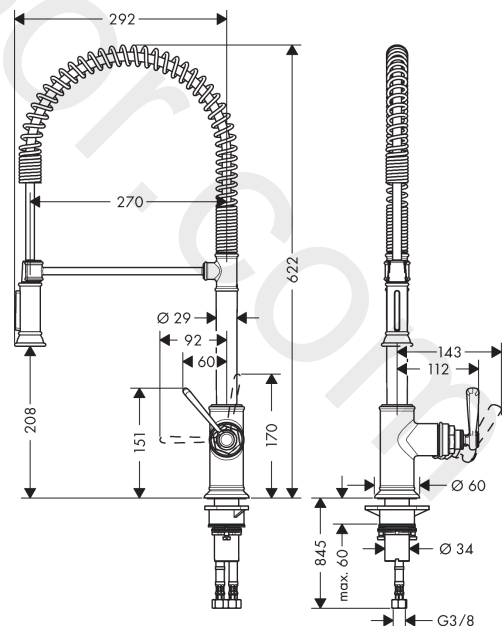

AXOR Montreux
Single lever kitchen mixer 210 Semi-Pro Eco
 Finish: **Chrome** Article Number: **16585000**

product features

- ComfortZone 210
- swivel range 360°
- shower spray, laminar spray
- lockable shower spray, spray returns through pressing spray diverter
- connection dimension: DN15
- maximum flow rate at 3 bar: 4,7 l/min
- ceramic cartridge
- connection type: G 3/8 connections
- temperature limitation adjustable
- integrated non-return valve
- not suitable for continuous flow water heaters
- EU taxonomy: max. 6 l/min - Substantial Contribution (SC)

Article Details

Price excl. VAT

816,67 £

Technology

Product image

Scale drawing

AXOR Montreux
Single lever kitchen mixer 210 Semi-Pro Eco
 Finish: **Chrome** Article Number: **16585000**

Exploded Drawing

Year of production: >10/19

AXOR Montreux
Single lever kitchen mixer 210 Semi-Pro Eco
 Finish: **Chrome** Article Number: **16585000**

Spare part list

Year of production: >10/19

Pos.		Article Number	Price	PU
1	shower hose	97475000	£ 79,00	1
2	filter	97735000	£ 3,30	1
3	handspray	93653000	£ 173,00	1
4	set of non return valves DW 15	94074000	£ 16,10	1
5	O-ring 18x1,5	98231000	£ 3,30	1
6	aerator laminar M22x1 (15 l/min)	95909000	£ 51,00	1
7	O-ring 20x1	98140000	£ 3,30	1
8	service tool	95910000	£ 9,00	1
9	screw	97662000	£ 9,00	1
10	O-ring 17x2,5	98387000	£ 3,30	1
11	axialring	97558000	£ 3,30	1
12	handle	92963000	£ 64,00	1
13	cover cap	92964000	£ 20,50	1
14	O-ring 16x2	98133000	£ 3,30	1
15	screw cover	96338000	£ 3,30	1
16	flange	92965000	£ 35,00	1
17	nut	92966000	£ 43,00	1
18	O-ring 33x1,5	98164000	£ 3,30	1
19	cartridge, assy	95646001	£ 96,00	1
20	seal	95008000	£ 9,00	1
21	sealing washer	97825000	£ 3,30	1
22	support	97523000	£ 6,10	1
23	fixing set (Ø 34)	95049000	£ 16,10	1
24	lever collar	97548000	£ 3,30	1
25	connection hose 900 mm M8x0,75 G3/8	96316000	£ 43,00	1
26	O-ring 7x1,5	98422000	£ 3,30	1
27	sealing set	95581000	£ 6,10	1