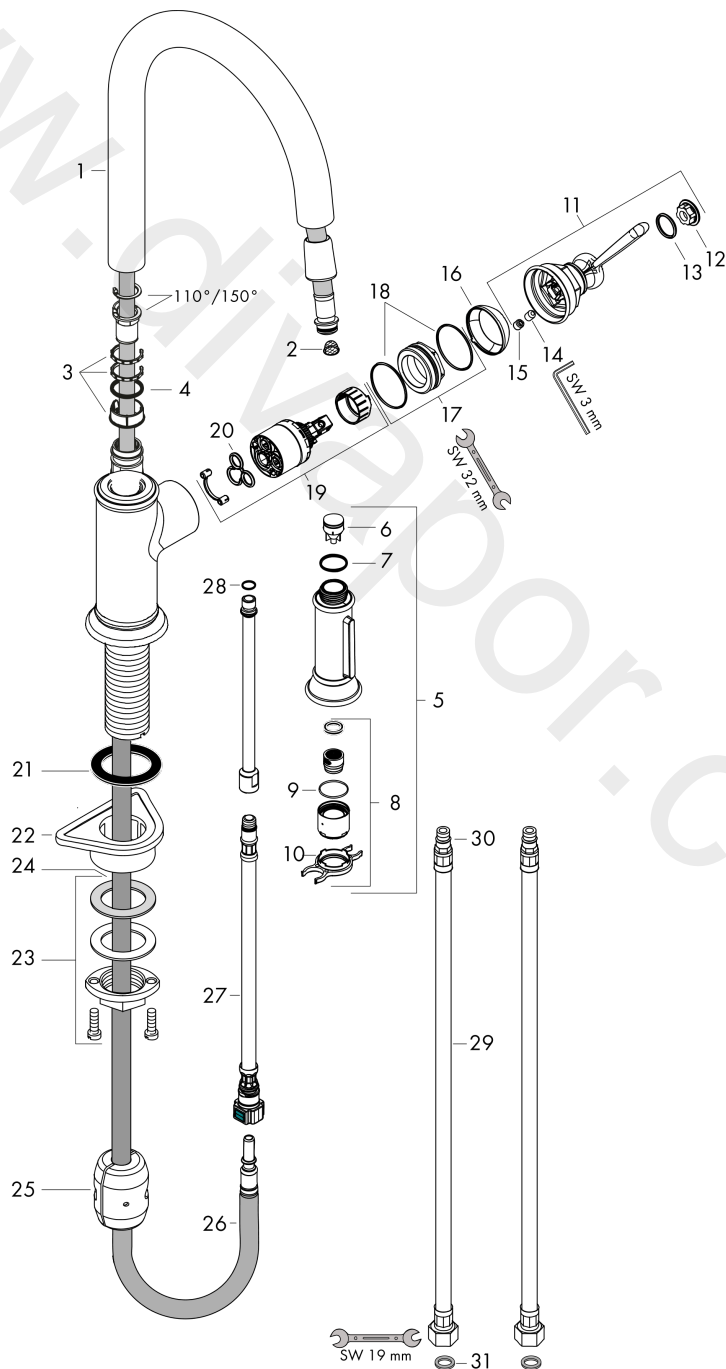

AXOR Montreux
Single lever kitchen mixer 180 with pull-out spray
Finish: **Stainless Steel Finish** Article Number: **16581800**

Exploded Drawing

Year of production: >01/18

AXOR Montreux
Single lever kitchen mixer 180 with pull-out spray
Finish: **Stainless Steel Finish** Article Number: **16581800**

Spare part list

Year of production: >01/18

Pos.		Article Number	Price	PU
1	spout cpl.	92972800	£ 224,00	1
2	filter	97735000	£ 3,30	1
3	set of lever collars	98365000	£ 9,00	1
4	O-ring 21x2,5	98211000	£ 3,30	1
5	handspray	92967800	£ 275,00	1
6	set of non return valves DW 15	97350000	£ 20,50	1
7	O-ring 18x1,5	98231000	£ 3,30	1
8	aerator laminar M22x1 (15 l/min)	95909000	£ 51,00	1
9	O-ring 20x1	98140000	£ 3,30	1
10	service tool	95910000	£ 9,00	1
11	handle	92963800	£ 96,00	1
12	cover cap	92964000	£ 20,50	1
13	O-ring 16x2	98133000	£ 3,30	1
14	hollow set screw M6x8	98444000	£ 3,30	1
15	screw cover	96762000	£ 3,30	1
16	flange	92965800	£ 51,00	1
17	nut	92966000	£ 43,00	1
18	O-ring 33x1,5	98164000	£ 3,30	1
19	cartridge, assy	92730000	£ 35,00	1
20	seal	95008000	£ 9,00	1
21	seal	92582000	£ 3,30	1
22	support	97523000	£ 6,10	1
23	fixing set (Ø 34)	95049000	£ 16,10	1
24	lever collar	97548000	£ 3,30	1
25	weight	92500000	£ 43,00	1
26	hose 1,50 m	95507000	£ 79,00	1
27	connection hose 600 mm M10x1	95561000	£ 25,00	1
28	O-ring 8x1,75	97827000	£ 3,30	1
29	connection hose 900 mm M8x0,75 G3/8	98758000	£ 35,00	1
30	O-ring 7x1,5	98422000	£ 3,30	1
31	sealing set	95581000	£ 6,10	1