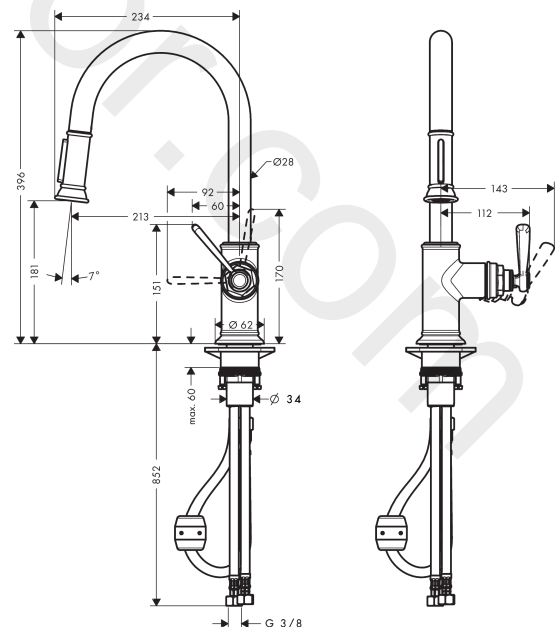

Scale drawing