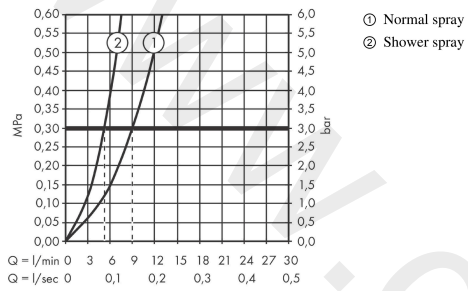

AXOR Montreux
Single lever kitchen mixer 180 with pull-out spray
Finish: **Stainless Steel Finish** Article Number: **16581800**

Flowchart