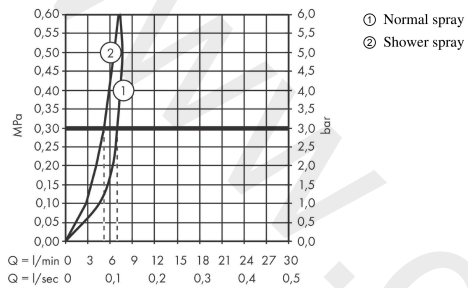

AXOR Montreux
Single lever kitchen mixer 180 with pull-out spray
Finish: **Chrome** Article Number: **16581007**

Flowchart