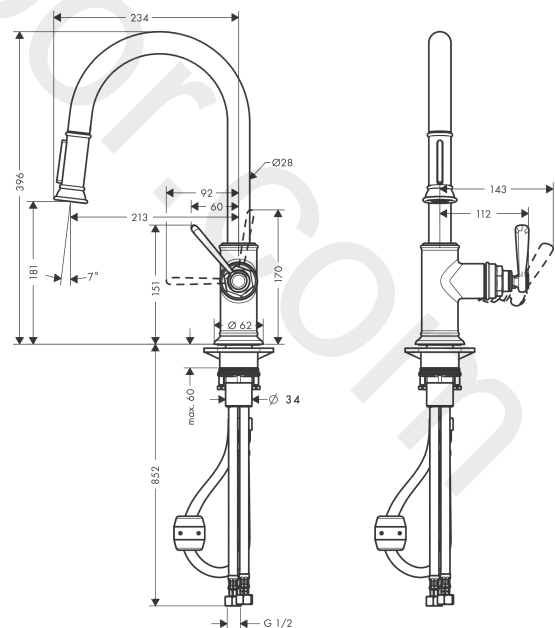

### product features

- swivel range adjustable in 2 steps to 110° or 150°
- normal spray, shower spray
- lockable shower spray, spray returns through pressing spray diverter
- MagFit magnetic shower support
- quick connect hose
- connection dimension: DN15
- maximum flow rate at 3 bar: 6,9 l/min
- ceramic cartridge
- connection type: G 1/2
- temperature limitation adjustable
- integrated non-return valve
- suitable for continuous flow water heaters
- extension length up to 50 cm

### Scale drawing

**AXOR Montreux**  
**Single lever kitchen mixer 180 with pull-out spray**  
Finish: **Chrome** Article Number: **16581007**

## Exploded Drawing

Year of production: >01/18

**AXOR Montreux**  
**Single lever kitchen mixer 180 with pull-out spray**  
 Finish: **Chrome** Article Number: **16581007**

## Spare part list

Year of production: >01/18

Pos.		Article Number	Price	PU
1	spout cpl.	92972000	£ 137,00	1
2	filter	97735000	£ 3,30	1
3	set of lever collars	98365000	£ 9,00	1
4	O-ring 21x2,5	98211000	£ 3,30	1
5	handspray	92967000	£ 173,00	1
6	set of non return valves DW 15	97350000	£ 20,50	1
7	O-ring 18x1,5	98231000	£ 3,30	1
8	aerator laminar M22x1 (15 l/min)	95909000	£ 51,00	1
9	service tool	95910000	£ 9,00	1
10	handle	92963000	£ 64,00	1
11	cover cap	92964000	£ 20,50	1
12	O-ring 16x2	98133000	£ 3,30	1
13	hollow set screw M6x8	98444000	£ 3,30	1
14	screw cover	96762000	£ 3,30	1
15	flange	92965000	£ 35,00	1
16	nut	92966000	£ 43,00	1
17	O-ring 33x1,5	98164000	£ 3,30	1
18	cartridge, assy	92730000	£ 35,00	1
19	seal	95008000	£ 9,00	1
20	seal	92582000	£ 3,30	1
21	support	97523000	£ 6,10	1
22	fixing set (Ø 34)	95049000	£ 16,10	1
23	lever collar	97548000	£ 3,30	1
24	weight	92500000	£ 43,00	1
25	hose 1,50 m	95507000	£ 79,00	1
26	connection hose 600 mm M10x1	95561000	£ 25,00	1
27	O-ring 8x1,75	97827000	£ 3,30	1
28	connection hose 900 mm M8x0,75 G½	97489000	£ 35,00	1
29	O-ring 7x1,5	98422000	£ 3,30	1
30	sealing set	95581000	£ 6,10	1