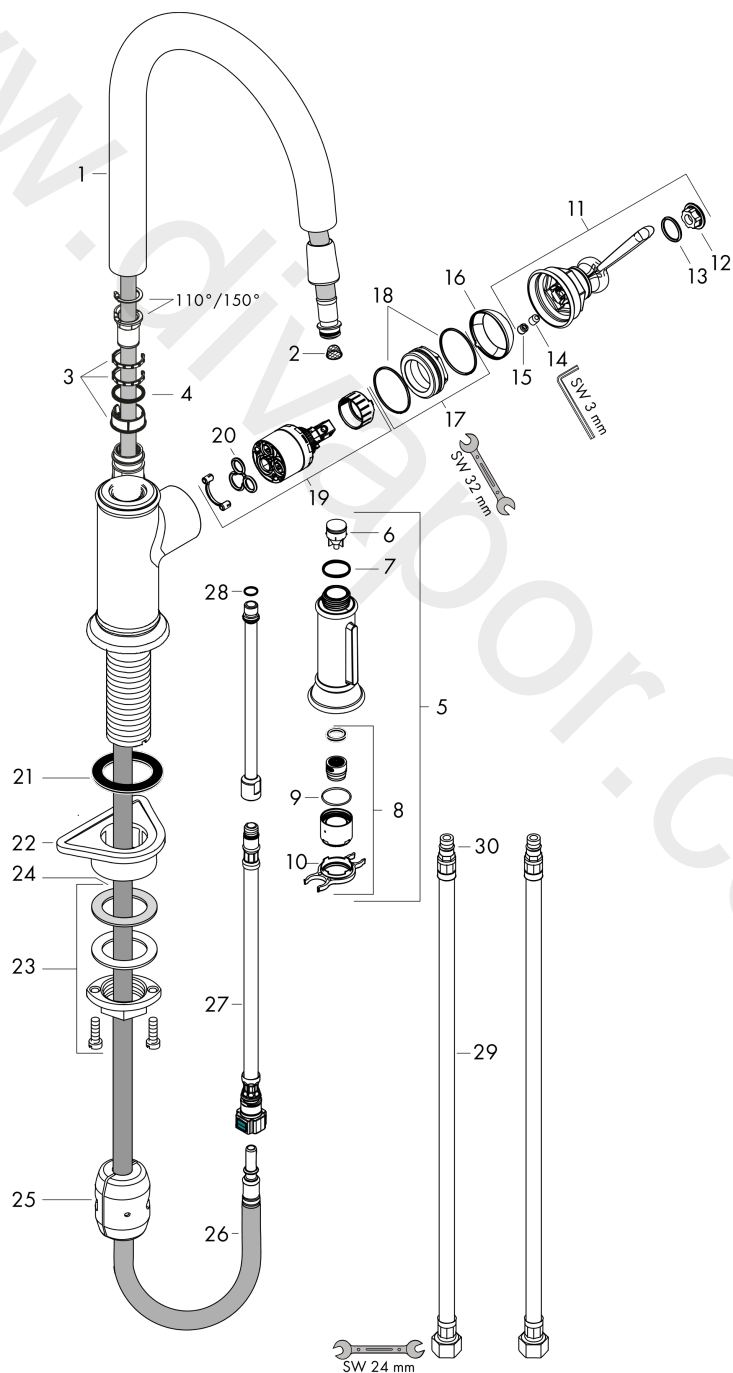

### product features

- swivel range adjustable in 2 steps to 110° or 150°
- normal spray, shower spray
- lockable shower spray, spray returns through pressing spray diverter
- MagFit magnetic shower support
- quick connect hose
- connection dimension: DN15
- maximum flow rate at 3 bar: 6,9 l/min
- ceramic cartridge
- connection type: G 1/2
- temperature limitation adjustable
- integrated non-return valve
- suitable for continuous flow water heaters
- extension length up to 50 cm

## Flowchart

**AXOR Montreux**  
**Single lever kitchen mixer 180 with pull-out spray**  
 Finish: **Chrome** Article Number: **16581007**

## Exploded Drawing

Year of production: >01/18

**AXOR Montreux**  
**Single lever kitchen mixer 180 with pull-out spray**  
 Finish: **Chrome** Article Number: **16581007**

## Spare part list

Year of production: >01/18

Pos.		Article Number	Price	PU
1	spout cpl.	92972000	£ 137,00	1
2	filter	97735000	£ 3,30	1
3	set of lever collars	98365000	£ 9,00	1
4	O-ring 21x2,5	98211000	£ 3,30	1
5	handspray	92967000	£ 173,00	1
6	set of non return valves DW 15	97350000	£ 20,50	1
7	O-ring 18x1,5	98231000	£ 3,30	1
8	aerator laminar M22x1 (15 l/min)	95909000	£ 51,00	1
9	service tool	95910000	£ 9,00	1
10	handle	92963000	£ 64,00	1
11	cover cap	92964000	£ 20,50	1
12	O-ring 16x2	98133000	£ 3,30	1
13	hollow set screw M6x8	98444000	£ 3,30	1
14	screw cover	96762000	£ 3,30	1
15	flange	92965000	£ 35,00	1
16	nut	92966000	£ 43,00	1
17	O-ring 33x1,5	98164000	£ 3,30	1
18	cartridge, assy	92730000	£ 35,00	1
19	seal	95008000	£ 9,00	1
20	seal	92582000	£ 3,30	1
21	support	97523000	£ 6,10	1
22	fixing set (Ø 34)	95049000	£ 16,10	1
23	lever collar	97548000	£ 3,30	1
24	weight	92500000	£ 43,00	1
25	hose 1,50 m	95507000	£ 79,00	1
26	connection hose 600 mm M10x1	95561000	£ 25,00	1
27	O-ring 8x1,75	97827000	£ 3,30	1
28	connection hose 900 mm M8x0,75 G½	97489000	£ 35,00	1
29	O-ring 7x1,5	98422000	£ 3,30	1
30	sealing set	95581000	£ 6,10	1