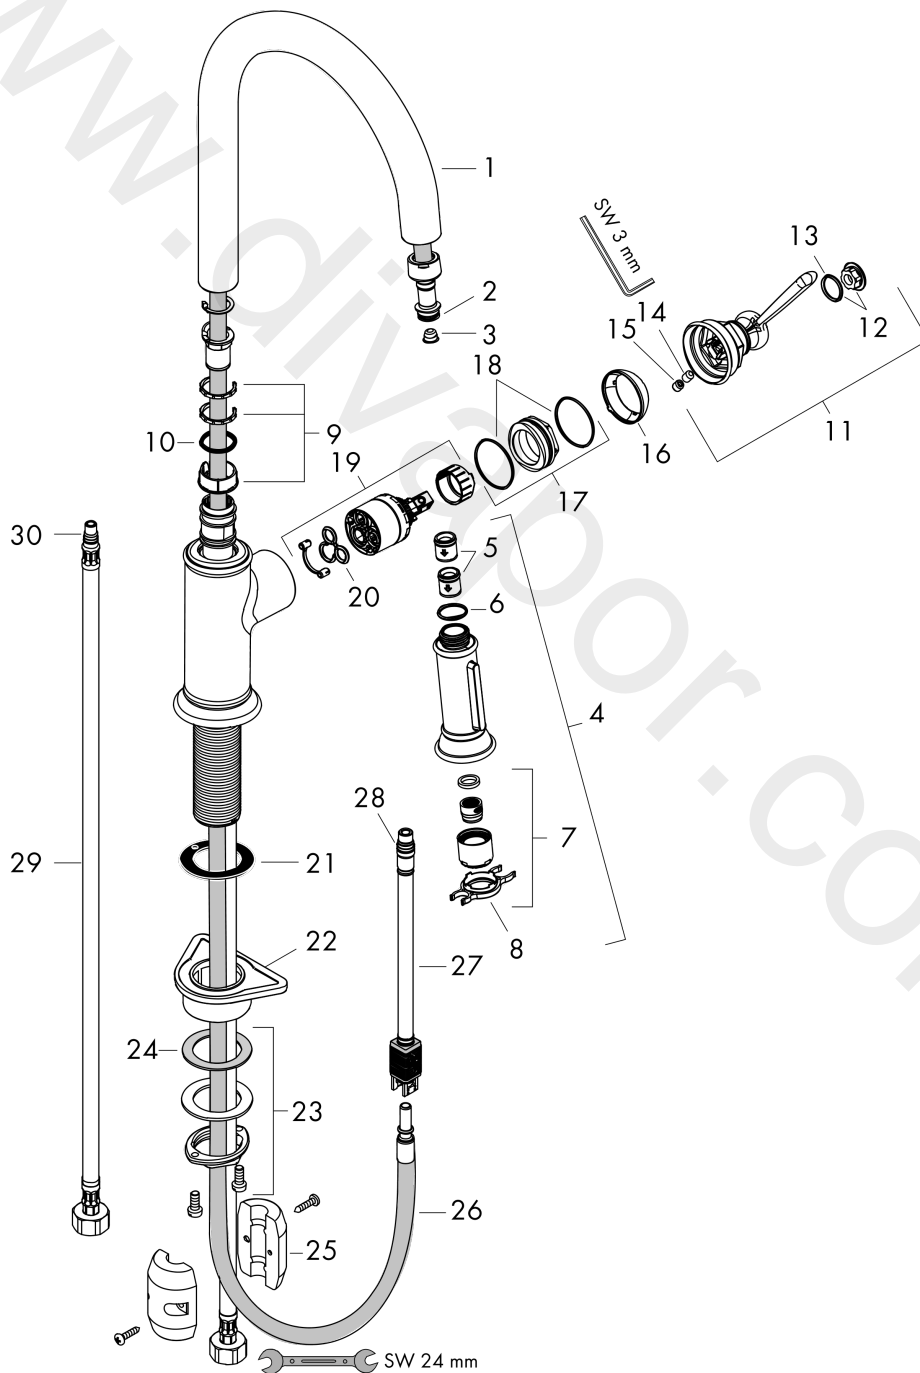

AXOR Montreux
Single lever kitchen mixer 180 with pull-out spray
 Finish: **Chrome** Article Number: **16581003**

product features

- ComfortZone 180
- swivel range adjustable in 2 steps to 110° or 150°
- normal spray, shower spray
- lockable shower spray, spray returns through pressing spray diverter
- MagFit magnetic shower support
- quick connect hose
- connection dimension: DN15
- maximum flow rate at 3 bar: 6,9 l/min
- ceramic cartridge
- connection type: G ½ connections
- temperature limitation adjustable
- integrated non-return valve
- suitable for continuous flow water heaters
- extension length up to 50 cm

Exploded Drawing

Year of production: >04/20

AXOR Montreux
Single lever kitchen mixer 180 with pull-out spray
 Finish: **Chrome** Article Number: **16581003**

Spare part list

Year of production: >04/20

Pos.		Article Number	Price	PU
1	spout cpl.	92972000	£ 137,00	1
2	O-ring 11x2	98127000	£ 3,30	1
3	filter	97735000	£ 3,30	1
4	handspray	92967003	£ 173,00	1
5	non return valve	95332000	£ 9,00	1
6	O-ring 18x1,5	98231000	£ 3,30	1
7	aerator laminar M22x1 (15 l/min)	95909000	£ 51,00	1
8	service tool	95910000	£ 9,00	1
9	set of lever collars	98365000	£ 9,00	1
10	O-ring 21x2,5	98211000	£ 3,30	1
11	handle	92963000	£ 64,00	1
12	cover cap	92964000	£ 20,50	1
13	O-ring 16x2	98133000	£ 3,30	1
14	hollow set screw M6x8	98444000	£ 3,30	1
15	screw cover	96762000	£ 3,30	1
16	flange	92965000	£ 35,00	1
17	nut	92966000	£ 43,00	1
18	O-ring 33x1,5	98164000	£ 3,30	1
19	cartridge, assy	92730000	£ 35,00	1
20	seal	95008000	£ 9,00	1
21	seal	92582000	£ 3,30	1
22	support	97523000	£ 6,10	1
23	fixing set (Ø 34)	95049000	£ 16,10	1
24	lever collar	97548000	£ 3,30	1
25	weight	92500000	£ 43,00	1
26	hose 1,50 m	95507000	£ 79,00	1
27	connection hose 600 mm M10x1	95561000	£ 25,00	1
28	O-ring 8x1,75	97827000	£ 3,30	1
29	connection hose 900 mm M8x0,75 G½	97489000	£ 35,00	1
30	O-ring 7x1,5	98422000	£ 3,30	1
31	sealing set	95581000	£ 6,10	1