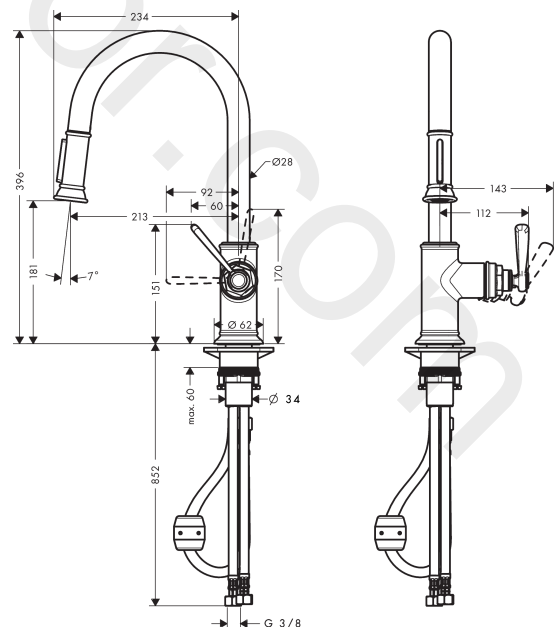

Scale drawing