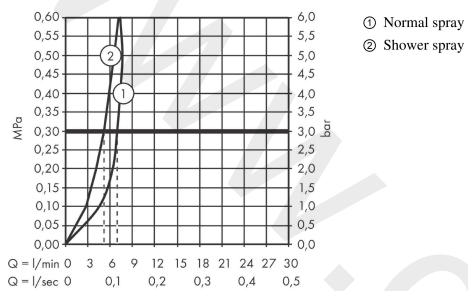

AXOR Montreux
Single lever kitchen mixer 180 with pull-out spray
 Finish: **Chrome** Article Number: **16581003**

product features

- ComfortZone 180
- swivel range adjustable in 2 steps to 110° or 150°
- normal spray, shower spray
- lockable shower spray, spray returns through pressing spray diverter
- MagFit magnetic shower support
- quick connect hose
- connection dimension: DN15
- maximum flow rate at 3 bar: 6,9 l/min
- ceramic cartridge
- connection type: G ½ connections
- temperature limitation adjustable
- integrated non-return valve
- suitable for continuous flow water heaters
- extension length up to 50 cm

Technology

Product image

Scale drawing

AXOR Montreux
Single lever kitchen mixer 180 with pull-out spray
Finish: **Chrome** Article Number: **16581003**

Flowchart

AXOR Montreux
Single lever kitchen mixer 180 with pull-out spray
 Finish: **Chrome** Article Number: **16581003**