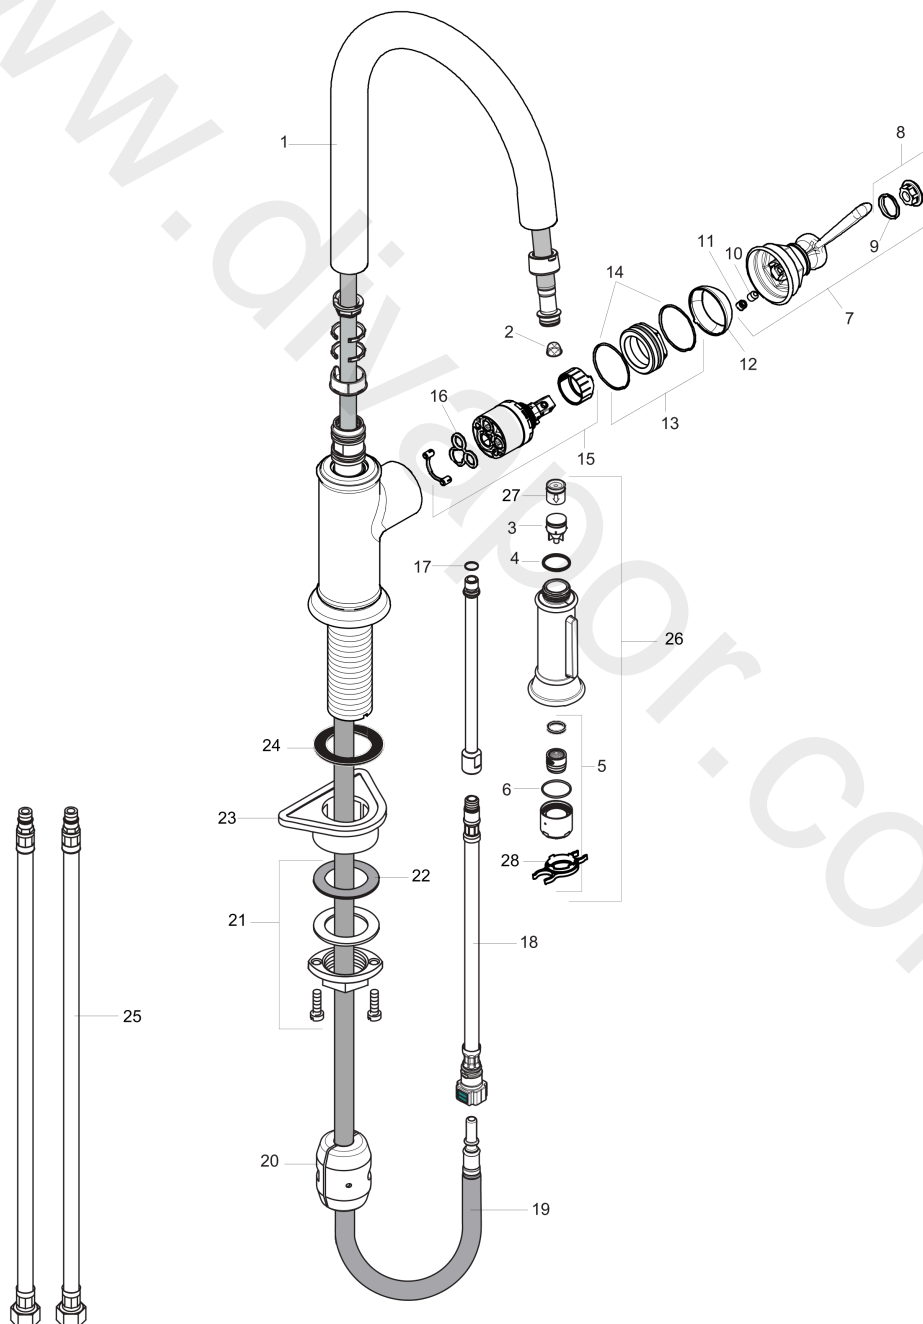

AXOR Montreux
Single lever kitchen mixer 180 with pull-out spray
 Finish: **Chrome** Article Number: **16581001**

product features

- swivel range adjustable in 2 steps to 110° or 150°
- laminar spray, shower spray
- lockable shower spray, spray returns through pressing spray diverter
- MagFit magnetic shower support
- quick connect hose
- maximum flow rate at 3 bar: 6,6 l/min
- ceramic cartridge
- connection type: G 3/8 connections
- temperature limitation adjustable
- integrated non-return valve
- suitable for continuous flow water heaters
- extension length up to 50 cm

Technology

Product image

Scale drawing

AXOR Montreux
Single lever kitchen mixer 180 with pull-out spray
Finish: **Chrome** Article Number: **16581001**

Exploded Drawing

Year of production: >01/18

AXOR Montreux
Single lever kitchen mixer 180 with pull-out spray
 Finish: **Chrome** Article Number: **16581001**

Spare part list

Year of production: >01/18

Pos.		Article Number	Price	PU
1	spout cpl.	92972000	£ 137,00	1
2	filter	97735000	£ 3,30	1
3	set of non return valves DW 15	97350000	£ 20,50	1
4	O-ring 18x1,5	98231000	£ 3,30	1
5	aerator laminar M22x1 (15 l/min)	95909000	£ 51,00	1
6	O-ring 20x1	98140000	£ 3,30	1
7	handle	92963000	£ 64,00	1
8	cover cap	92964000	£ 20,50	1
9	O-ring 16x2	98133000	£ 3,30	1
10	hollow set screw M6x8	98444000	£ 3,30	1
11	screw cover	96762000	£ 3,30	1
12	flange	92965000	£ 35,00	1
13	nut	92966000	£ 43,00	1
14	O-ring 33x1,5	98164000	£ 3,30	1
15	cartridge, assy	92730000	£ 35,00	1
16	seal	95008000	£ 9,00	1
17	O-ring 8x1,75	97827000	£ 3,30	1
18	connection hose 600 mm M10x1	95561000	£ 25,00	1
19	hose 1,50 m	88624000	-	1
20	weight	92500000	£ 43,00	1
21	fixing set (Ø 34)	95049000	£ 16,10	1
22	lever collar	97548000	£ 3,30	1
23	support	97523000	£ 6,10	1
24	seal	92582000	£ 3,30	1
25	connection hose 35½" M8x0,75 3/8"	96316001	-	1
26	handspray	92967001	-	1
27	non return valve	93218000	£ 35,00	1
28	service tool	95910000	£ 9,00	1