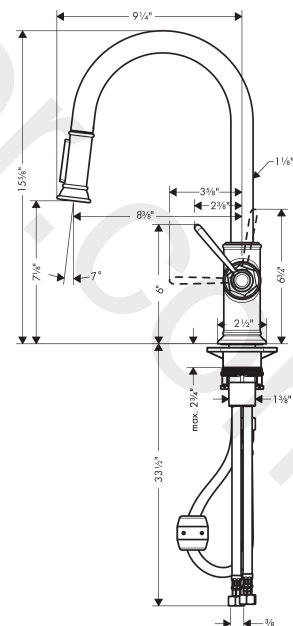

AXOR Montreux
Single lever kitchen mixer 180 with pull-out spray
 Finish: **Chrome** Article Number: **16581001**

product features

- swivel range adjustable in 2 steps to 110° or 150°
- laminar spray, shower spray
- lockable shower spray, spray returns through pressing spray diverter
- MagFit magnetic shower support
- quick connect hose
- maximum flow rate at 3 bar: 6,6 l/min
- ceramic cartridge
- connection type: G 3/8 connections
- temperature limitation adjustable
- integrated non-return valve
- suitable for continuous flow water heaters
- extension length up to 50 cm

Technology

Product image

Scale drawing

AXOR Montreux
Single lever kitchen mixer 180 with pull-out spray
Finish: **Chrome** Article Number: **16581001**

Exploded Drawing

Year of production: >01/18

AXOR Montreux
Single lever kitchen mixer 180 with pull-out spray
 Finish: **Chrome** Article Number: **16581001**

Spare part list

Year of production: >01/18

Pos.		Article Number	Price	PU
1	spout cpl.	92972000	£ 137,00	1
2	filter	97735000	£ 3,30	1
3	set of non return valves DW 15	97350000	£ 20,50	1
4	O-ring 18x1,5	98231000	£ 3,30	1
5	aerator laminar M22x1 (15 l/min)	95909000	£ 51,00	1
6	O-ring 20x1	98140000	£ 3,30	1
7	handle	92963000	£ 64,00	1
8	cover cap	92964000	£ 20,50	1
9	O-ring 16x2	98133000	£ 3,30	1
10	hollow set screw M6x8	98444000	£ 3,30	1
11	screw cover	96762000	£ 3,30	1
12	flange	92965000	£ 35,00	1
13	nut	92966000	£ 43,00	1
14	O-ring 33x1,5	98164000	£ 3,30	1
15	cartridge, assy	92730000	£ 35,00	1
16	seal	95008000	£ 9,00	1
17	O-ring 8x1,75	97827000	£ 3,30	1
18	connection hose 600 mm M10x1	95561000	£ 25,00	1
19	hose 1,50 m	88624000	-	1
20	weight	92500000	£ 43,00	1
21	fixing set (Ø 34)	95049000	£ 16,10	1
22	lever collar	97548000	£ 3,30	1
23	support	97523000	£ 6,10	1
24	seal	92582000	£ 3,30	1
25	connection hose 35½" M8x0,75 3/8"	96316001	-	1
26	handspray	92967001	-	1
27	non return valve	93218000	£ 35,00	1
28	service tool	95910000	£ 9,00	1