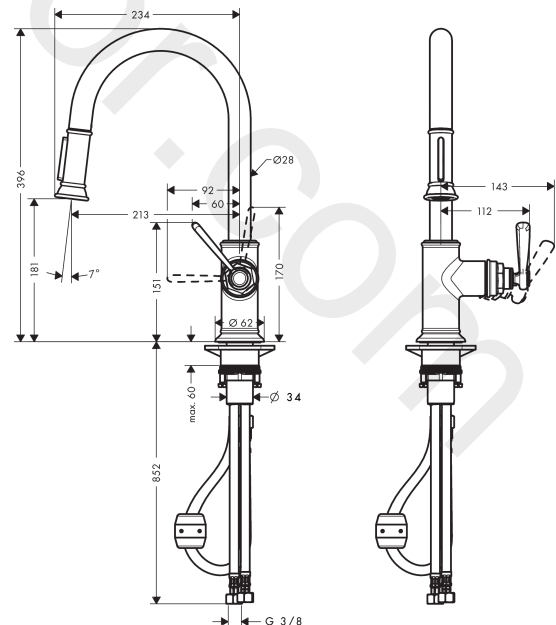

Scale drawing