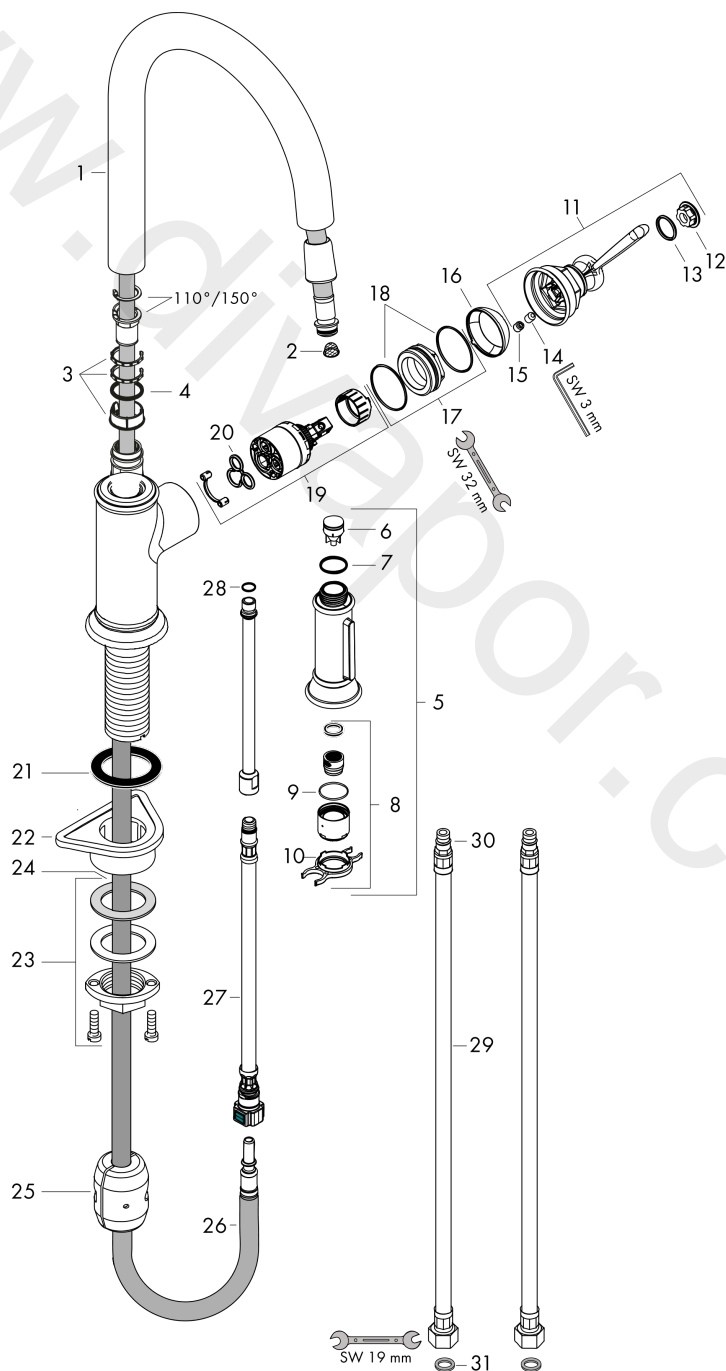

AXOR Montreux
Single lever kitchen mixer 180 with pull-out spray
Finish: **Chrome** Article Number: **16581000**

Exploded Drawing

Year of production: >01/18

AXOR Montreux
Single lever kitchen mixer 180 with pull-out spray
Finish: **Chrome** Article Number: **16581000**

Spare part list

Year of production: >01/18

Pos.		Article Number	Price	PU
1	spout cpl.	92972000	£ 137,00	1
2	filter	97735000	£ 3,30	1
3	set of lever collars	98365000	£ 9,00	1
4	O-ring 21x2,5	98211000	£ 3,30	1
5	handspray	92967000	£ 173,00	1
6	set of non return valves DW 15	97350000	£ 20,50	1
7	O-ring 18x1,5	98231000	£ 3,30	1
8	aerator laminar M22x1 (15 l/min)	95909000	£ 51,00	1
9	O-ring 20x1	98140000	£ 3,30	1
10	service tool	95910000	£ 9,00	1
11	handle	92963000	£ 64,00	1
12	cover cap	92964000	£ 20,50	1
13	O-ring 16x2	98133000	£ 3,30	1
14	hollow set screw M6x8	98444000	£ 3,30	1
15	screw cover	96762000	£ 3,30	1
16	flange	92965000	£ 35,00	1
17	nut	92966000	£ 43,00	1
18	O-ring 33x1,5	98164000	£ 3,30	1
19	cartridge, assy	92730000	£ 35,00	1
20	seal	95008000	£ 9,00	1
21	seal	92582000	£ 3,30	1
22	support	97523000	£ 6,10	1
23	fixing set (Ø 34)	95049000	£ 16,10	1
24	lever collar	97548000	£ 3,30	1
25	weight	92500000	£ 43,00	1
26	hose 1,50 m	95507000	£ 79,00	1
27	connection hose 600 mm M10x1	95561000	£ 25,00	1
28	O-ring 8x1,75	97827000	£ 3,30	1
29	connection hose 900 mm M8x0,75 G3/8	98758000	£ 35,00	1
30	O-ring 7x1,5	98422000	£ 3,30	1
31	sealing set	95581000	£ 6,10	1