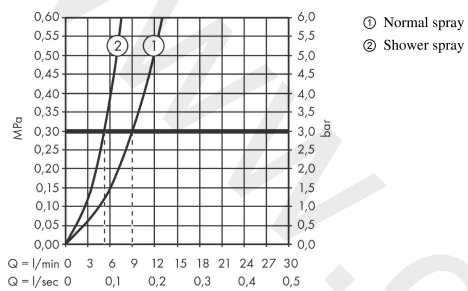

AXOR Montreux
Single lever kitchen mixer 180 with pull-out spray
 Finish: **Chrome** Article Number: **16581000**

product features

- ComfortZone 180
- swivel range adjustable in 2 steps to 110° or 150°
- shower spray, laminar spray
- lockable shower spray, spray returns through pressing spray diverter
- MagFit magnetic shower support
- quick connect hose
- connection dimension: DN15
- maximum flow rate at 3 bar: 9 l/min
- ceramic cartridge
- connection type: G 3/8 connections
- temperature limitation adjustable
- integrated non-return valve
- suitable for continuous flow water heaters
- extension length up to 50 cm

Article Details

Price excl. VAT

666,67 £

Technology

Product image

Scale drawing

AXOR Montreux
Single lever kitchen mixer 180 with pull-out spray
 Finish: **Chrome** Article Number: **16581000**

Flowchart