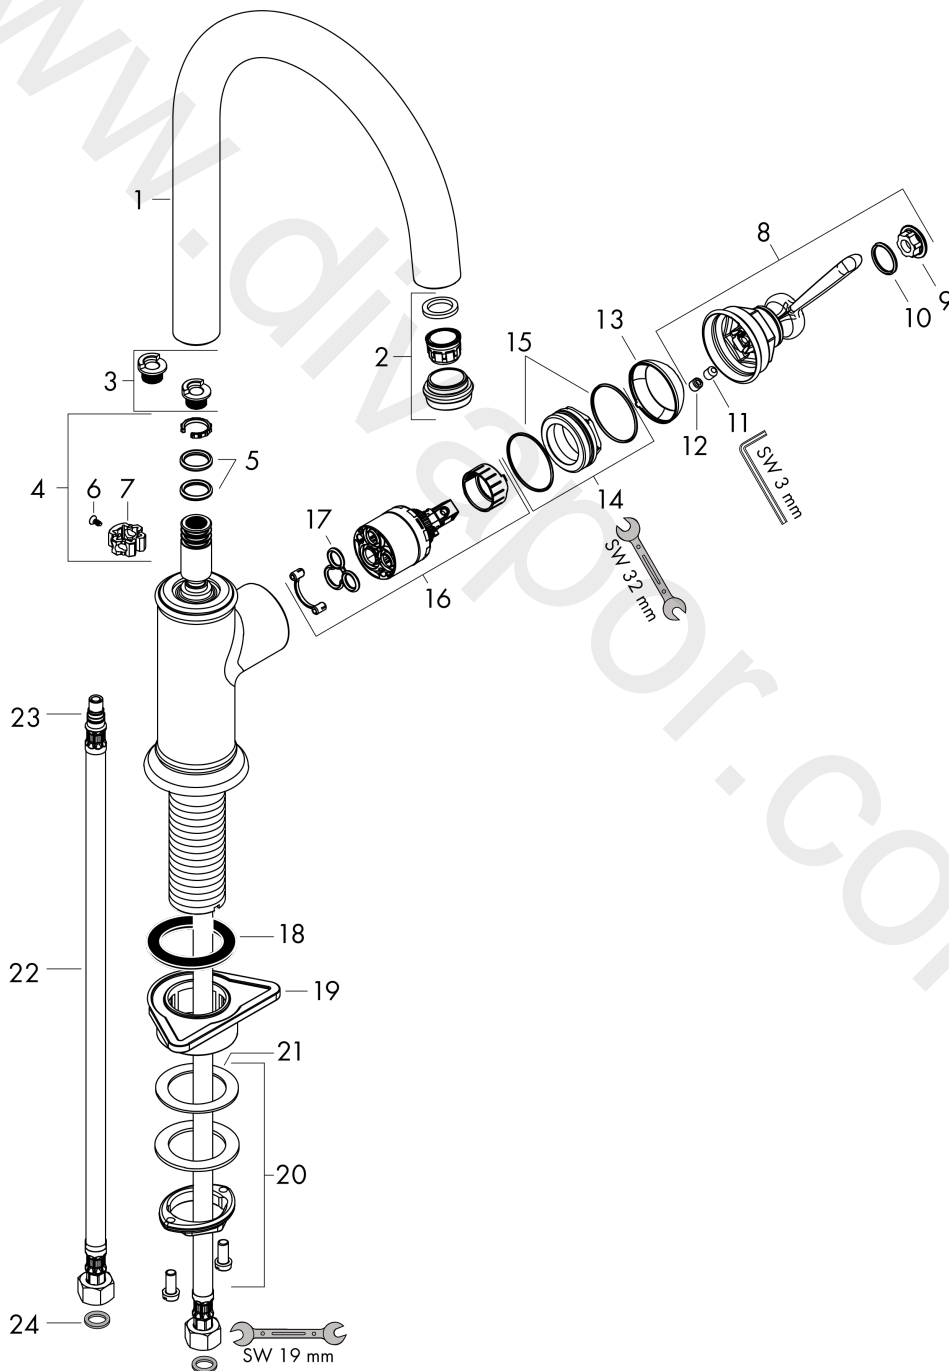

**AXOR Montreux**  
**Single lever kitchen mixer 260 with swivel spout**  
Finish: **Stainless Steel Finish** Article Number: **16580800**

## Flowchart

**AXOR Montreux**  
**Single lever kitchen mixer 260 with swivel spout**  
Finish: **Stainless Steel Finish** Article Number: **16580800**

## Exploded Drawing

Year of production: >01/17

**AXOR Montreux**  
**Single lever kitchen mixer 260 with swivel spout**  
 Finish: **Stainless Steel Finish** Article Number: **16580800**

## Spare part list

Year of production: >01/17

Pos.		Article Number	Price	PU
1	spout cpl.	92968800	£ 224,00	1
2	aerator laminar	92969800	£ 96,00	1
3	set of locating rings (110° / 150°)	98486000	£ 16,10	1
4	sealing set	92646000	£ 20,50	1
5	O-Ring 14x2,5	98189000	£ 3,30	1
6	screw	97662000	£ 9,00	1
7	axialring	97558000	£ 3,30	1
8	handle	92963800	£ 96,00	1
9	cover cap	92964000	£ 20,50	1
10	O-ring 16x2	98133000	£ 3,30	1
11	hollow set screw M6x8	98444000	£ 3,30	1
12	screw cover	96762000	£ 3,30	1
13	flange	92965800	£ 51,00	1
14	nut	92966000	£ 43,00	1
15	O-ring 33x1,5	98164000	£ 3,30	1
16	cartridge, assy	92730000	£ 35,00	1
17	seal	95008000	£ 9,00	1
18	seal	92582000	£ 3,30	1
19	support	97523000	£ 6,10	1
20	fixing set (Ø 34)	95049000	£ 16,10	1
21	lever collar	97548000	£ 3,30	1
22	connection hose 900 mm M10x1 G3/8	98785000	£ 35,00	1
23	O-ring 7x1,5	98422000	£ 3,30	1
24	sealing set	95581000	£ 6,10	1