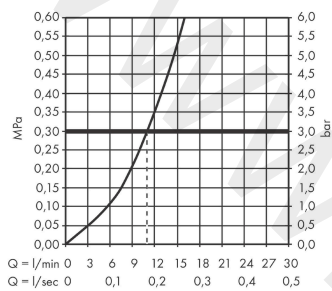

**AXOR Montreux**  
**Single lever kitchen mixer 260 with swivel spout**  
Finish: **Stainless Steel Finish** Article Number: **16580800**

## Flowchart

**AXOR Montreux**  
**Single lever kitchen mixer 260 with swivel spout**  
Finish: **Stainless Steel Finish** Article Number: **16580800**