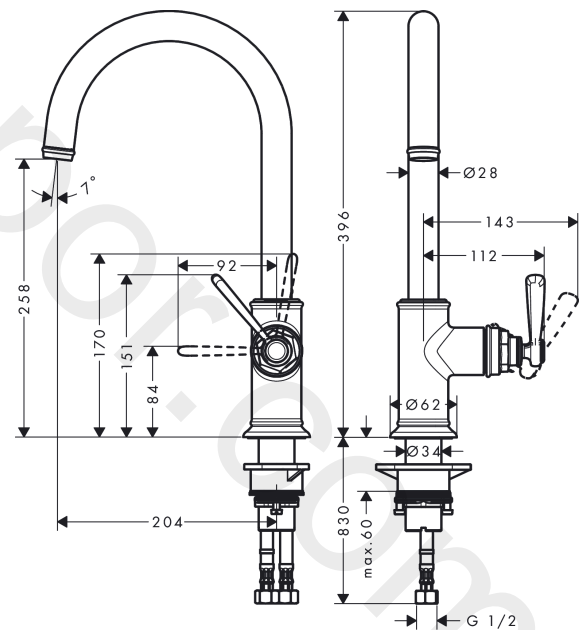

AXOR Montreux
Single lever kitchen mixer 260 with swivel spout
 Finish: **Chrome** Article Number: **16580007**

product features

- swivel range adjustable in 3 steps 110°, 150° or 360°
- laminar spray
- connection dimension: DN15
- maximum flow rate at 3 bar: 5 l/min
- ceramic cartridge
- connection type: G 1/2
- temperature limitation adjustable
- suitable for continuous flow water heaters

Article Details

Price excl. VAT

806,30 £

Technology

Product image

Scale drawing

AXOR Montreux
Single lever kitchen mixer 260 with swivel spout
Finish: **Chrome** Article Number: **16580007**

Flowchart

AXOR Montreux
Single lever kitchen mixer 260 with swivel spout
Finish: **Chrome** Article Number: **16580007**

Exploded Drawing

Year of production: >10/18

AXOR Montreux
Single lever kitchen mixer 260 with swivel spout
 Finish: **Chrome** Article Number: **16580007**

Spare part list

Year of production: >10/18

Pos.		Article Number	Price	PU
1	spout cpl.	92968000	£ 137,00	1
2	aerator laminar	92969000	£ 64,00	1
3	set of locating rings (110° / 150°)	98486000	£ 16,10	1
4	sealing set	92646000	£ 20,50	1
5	O-Ring 14x2,5	98189000	£ 3,30	1
6	screw	97662000	£ 9,00	1
7	axialring	97558000	£ 3,30	1
8	handle	92963000	£ 64,00	1
9	cover cap	92964000	£ 20,50	1
10	O-ring 16x2	98133000	£ 3,30	1
11	hollow set screw M6x8	98444000	£ 3,30	1
12	screw cover	96762000	£ 3,30	1
13	flange	92965000	£ 35,00	1
14	nut	92966000	£ 43,00	1
15	O-ring 33x1,5	98164000	£ 3,30	1
16	cartridge, assy	92730000	£ 35,00	1
17	seal	95008000	£ 9,00	1
18	seal	92582000	£ 3,30	1
19	support	97523000	£ 6,10	1
20	fixing set (Ø 34)	95049000	£ 16,10	1
21	lever collar	97548000	£ 3,30	1
22	connection hose 900 mm M8x0,75 G½	97489000	£ 35,00	1
23	O-ring 7x1,5	98422000	£ 3,30	1