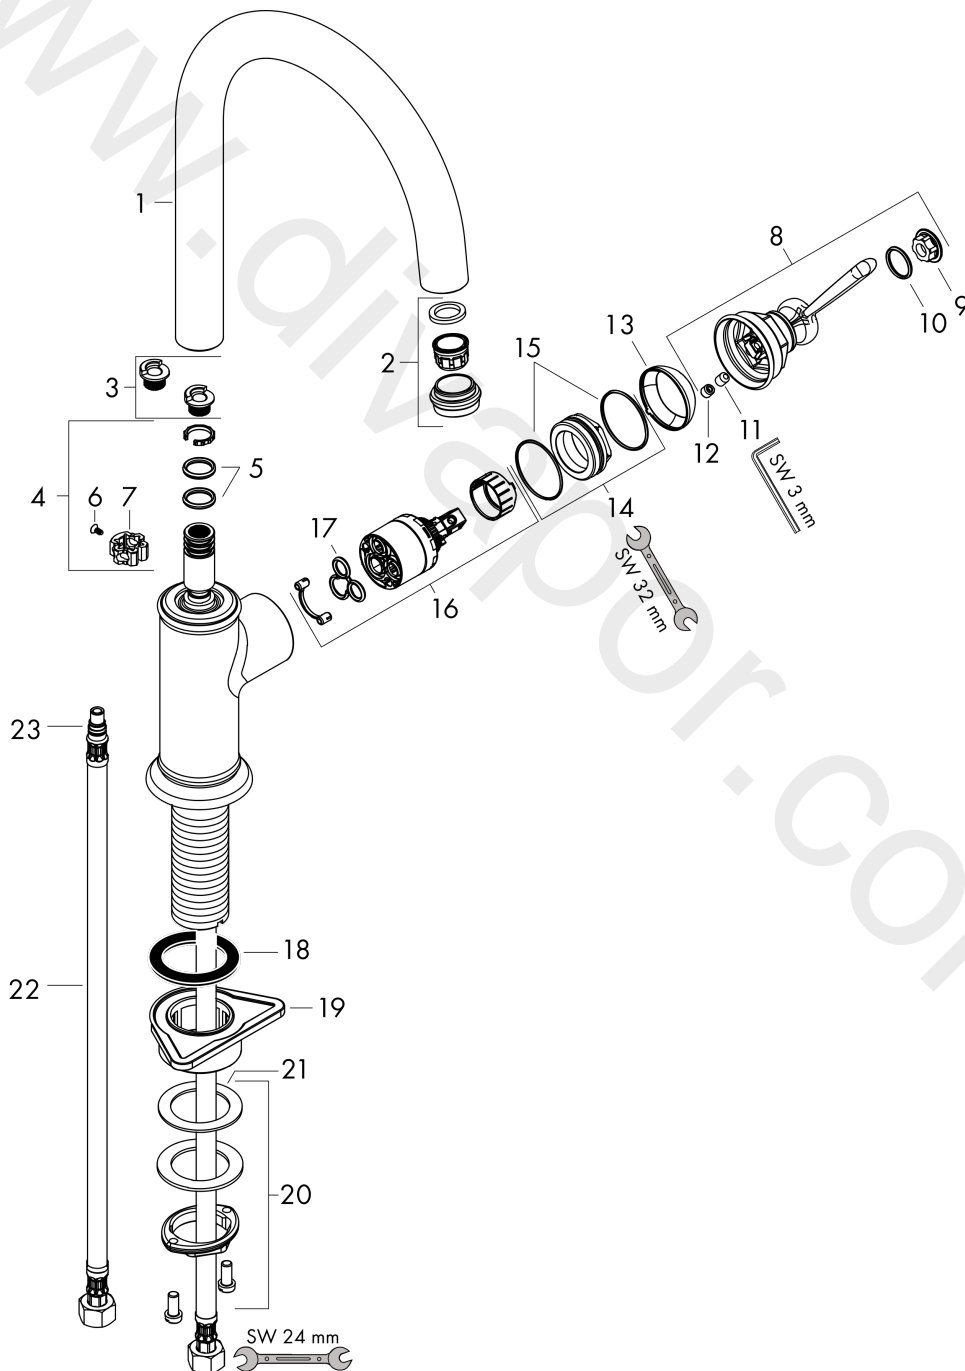

AXOR Montreux
Single lever kitchen mixer 260 with swivel spout
 Finish: **Chrome** Article Number: **16580007**

product features

- swivel range adjustable in 3 steps 110°, 150° or 360°
- laminar spray
- connection dimension: DN15
- maximum flow rate at 3 bar: 5 l/min
- ceramic cartridge
- connection type: G 1/2
- temperature limitation adjustable
- suitable for continuous flow water heaters

Article Details

Price excl. VAT

806,30 £

Technology

Product image

Scale drawing

AXOR Montreux
Single lever kitchen mixer 260 with swivel spout
Finish: **Chrome** Article Number: **16580007**

Flowchart

AXOR Montreux
Single lever kitchen mixer 260 with swivel spout
Finish: **Chrome** Article Number: **16580007**

Exploded Drawing

Year of production: >10/18

AXOR Montreux
Single lever kitchen mixer 260 with swivel spout
 Finish: **Chrome** Article Number: **16580007**

Spare part list

Year of production: >10/18

Pos.		Article Number	Price	PU
1	spout cpl.	92968000	£ 137,00	1
2	aerator laminar	92969000	£ 64,00	1
3	set of locating rings (110° / 150°)	98486000	£ 16,10	1
4	sealing set	92646000	£ 20,50	1
5	O-Ring 14x2,5	98189000	£ 3,30	1
6	screw	97662000	£ 9,00	1
7	axialring	97558000	£ 3,30	1
8	handle	92963000	£ 64,00	1
9	cover cap	92964000	£ 20,50	1
10	O-ring 16x2	98133000	£ 3,30	1
11	hollow set screw M6x8	98444000	£ 3,30	1
12	screw cover	96762000	£ 3,30	1
13	flange	92965000	£ 35,00	1
14	nut	92966000	£ 43,00	1
15	O-ring 33x1,5	98164000	£ 3,30	1
16	cartridge, assy	92730000	£ 35,00	1
17	seal	95008000	£ 9,00	1
18	seal	92582000	£ 3,30	1
19	support	97523000	£ 6,10	1
20	fixing set (Ø 34)	95049000	£ 16,10	1
21	lever collar	97548000	£ 3,30	1
22	connection hose 900 mm M8x0,75 G½	97489000	£ 35,00	1
23	O-ring 7x1,5	98422000	£ 3,30	1