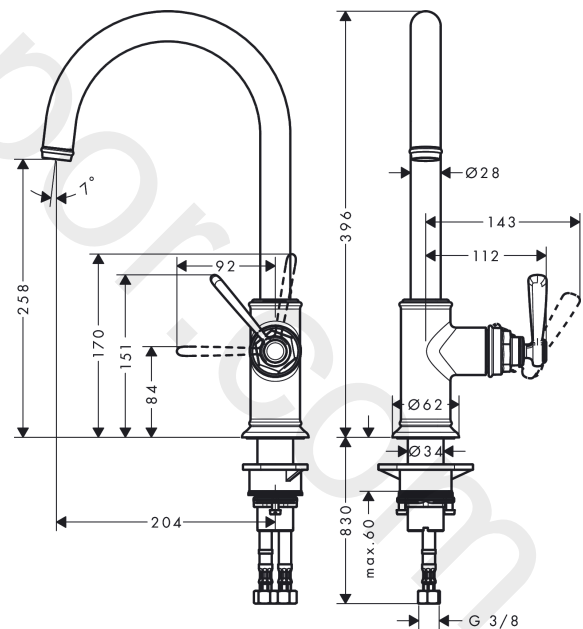

AXOR Montreux
Single lever kitchen mixer 260 with swivel spout
 Finish: **Chrome** Article Number: **16580000**

product features

- ComfortZone 260
- swivel range adjustable in 3 steps 110°, 150° or 360°
- laminar spray
- connection dimension: DN15
- maximum flow rate at 3 bar: 11 l/min
- ceramic cartridge
- connection type: G 3/8 connections
- temperature limitation adjustable
- suitable for continuous flow water heaters
- WRAS 2301041

Article Details

Price excl. VAT

537,50 £

Technology

Product image

Scale drawing

AXOR Montreux
Single lever kitchen mixer 260 with swivel spout
Finish: **Chrome** Article Number: **16580000**

Flowchart

AXOR Montreux
Single lever kitchen mixer 260 with swivel spout
Finish: **Chrome** Article Number: **16580000**

Exploded Drawing

Year of production: >01/17

AXOR Montreux
Single lever kitchen mixer 260 with swivel spout
 Finish: **Chrome** Article Number: **16580000**

Spare part list

Year of production: >01/17

Pos.		Article Number	Price	PU
1	spout cpl.	92968000	£ 137,00	1
2	aerator laminar	92969000	£ 64,00	1
3	set of locating rings (110° / 150°)	98486000	£ 16,10	1
4	sealing set	92646000	£ 20,50	1
5	O-Ring 14x2,5	98189000	£ 3,30	1
6	screw	97662000	£ 9,00	1
7	axialring	97558000	£ 3,30	1
8	handle	92963000	£ 64,00	1
9	cover cap	92964000	£ 20,50	1
10	O-ring 16x2	98133000	£ 3,30	1
11	hollow set screw M6x8	98444000	£ 3,30	1
12	screw cover	96762000	£ 3,30	1
13	flange	92965000	£ 35,00	1
14	nut	92966000	£ 43,00	1
15	O-ring 33x1,5	98164000	£ 3,30	1
16	cartridge, assy	92730000	£ 35,00	1
17	seal	95008000	£ 9,00	1
18	seal	92582000	£ 3,30	1
19	support	97523000	£ 6,10	1
20	fixing set (Ø 34)	95049000	£ 16,10	1
21	lever collar	97548000	£ 3,30	1
22	connection hose 900 mm M10x1 G3/8	98785000	£ 35,00	1
23	O-ring 7x1,5	98422000	£ 3,30	1
24	sealing set	95581000	£ 6,10	1