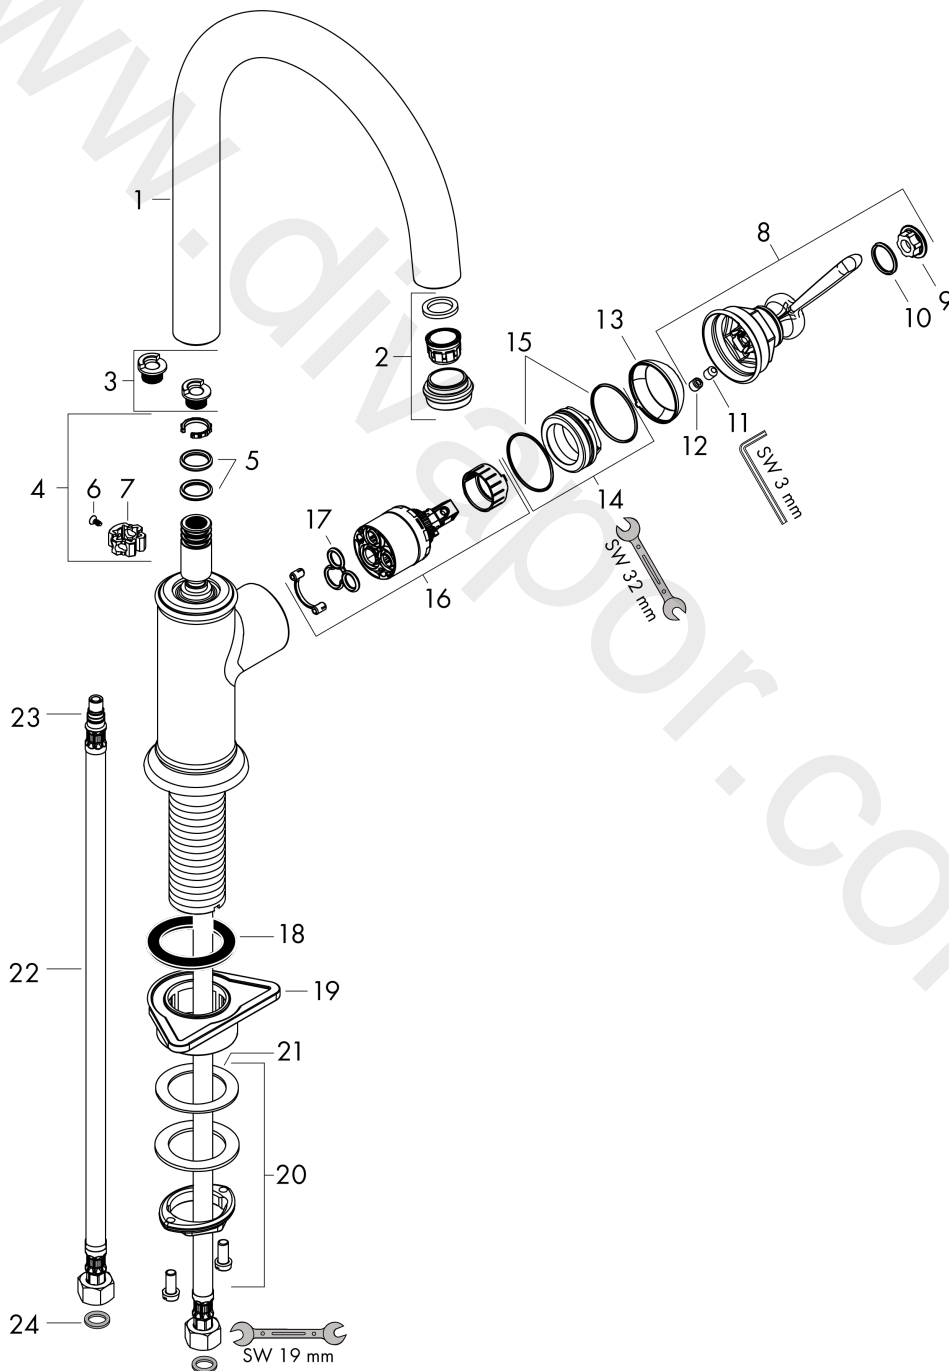

AXOR Montreux
Single lever kitchen mixer 260 with swivel spout
 Finish: **Chrome** Article Number: **16580000**

product features

- ComfortZone 260
- swivel range adjustable in 3 steps 110°, 150° or 360°
- laminar spray
- connection dimension: DN15
- maximum flow rate at 3 bar: 11 l/min
- ceramic cartridge
- connection type: G 3/8 connections
- temperature limitation adjustable
- suitable for continuous flow water heaters
- WRAS 2301041

Article Details

Price excl. VAT

537,50 £

Technology

Product image

Scale drawing

AXOR Montreux
Single lever kitchen mixer 260 with swivel spout
Finish: **Chrome** Article Number: **16580000**

Flowchart

AXOR Montreux
Single lever kitchen mixer 260 with swivel spout
Finish: **Chrome** Article Number: **16580000**

Exploded Drawing

Year of production: >01/17

AXOR Montreux
Single lever kitchen mixer 260 with swivel spout
 Finish: **Chrome** Article Number: **16580000**

Spare part list

Year of production: >01/17

Pos.		Article Number	Price	PU
1	spout cpl.	92968000	£ 137,00	1
2	aerator laminar	92969000	£ 64,00	1
3	set of locating rings (110° / 150°)	98486000	£ 16,10	1
4	sealing set	92646000	£ 20,50	1
5	O-Ring 14x2,5	98189000	£ 3,30	1
6	screw	97662000	£ 9,00	1
7	axialring	97558000	£ 3,30	1
8	handle	92963000	£ 64,00	1
9	cover cap	92964000	£ 20,50	1
10	O-ring 16x2	98133000	£ 3,30	1
11	hollow set screw M6x8	98444000	£ 3,30	1
12	screw cover	96762000	£ 3,30	1
13	flange	92965000	£ 35,00	1
14	nut	92966000	£ 43,00	1
15	O-ring 33x1,5	98164000	£ 3,30	1
16	cartridge, assy	92730000	£ 35,00	1
17	seal	95008000	£ 9,00	1
18	seal	92582000	£ 3,30	1
19	support	97523000	£ 6,10	1
20	fixing set (Ø 34)	95049000	£ 16,10	1
21	lever collar	97548000	£ 3,30	1
22	connection hose 900 mm M10x1 G3/8	98785000	£ 35,00	1
23	O-ring 7x1,5	98422000	£ 3,30	1
24	sealing set	95581000	£ 6,10	1