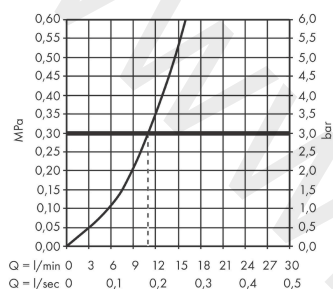

AXOR Montreux
Single lever kitchen mixer 260 with swivel spout
 Finish: **Chrome** Article Number: **16580000**

product features

- ComfortZone 260
- swivel range adjustable in 3 steps 110°, 150° or 360°
- laminar spray
- connection dimension: DN15
- maximum flow rate at 3 bar: 11 l/min
- ceramic cartridge
- connection type: G 3/8 connections
- temperature limitation adjustable
- suitable for continuous flow water heaters
- WRAS 2301041

Article Details

Price excl. VAT

537,50 £

Technology

Product image

Scale drawing

AXOR Montreux
Single lever kitchen mixer 260 with swivel spout
Finish: **Chrome** Article Number: **16580000**

Flowchart