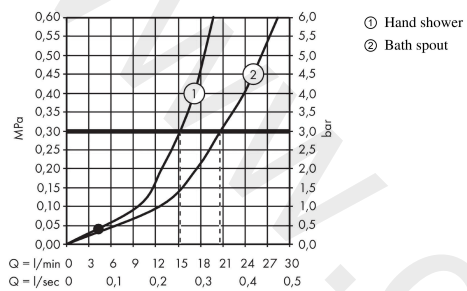

AXOR Montreux
4-hole tile mounted bath mixer with lever handles
 Finish: **Chrome** Article Number: **16554000**

product features

- consists of: 4-hole tile mounted bath mixer, hand shower, shower hose, shower holder
- 2 functions
- projection: 196 mm
- spray type mixer: normal spray
- spray type hand shower: RainAir
- maximum pull-out length of hand shower: 1.10 m
- maximum flow rate at 3 bar: 21 l/min
- flow rate for bath spout at 3 bar: 21 l/min
- flow rate of hand shower at 3 bar: 15 l/min
- ceramic valves hot/cold 90°
- non-return valve
- connection dimension: DN15
- connection type: basic set
- tile mounted
- min. operating pressure: 1 bar
- max. operating pressure: 10 bar

Article Details

Price excl. VAT

1.825,00 £

Technology

Product image

Scale drawing

AXOR Montreux
4-hole tile mounted bath mixer with lever handles
Finish: **Chrome** Article Number: **16554000**

Flowchart