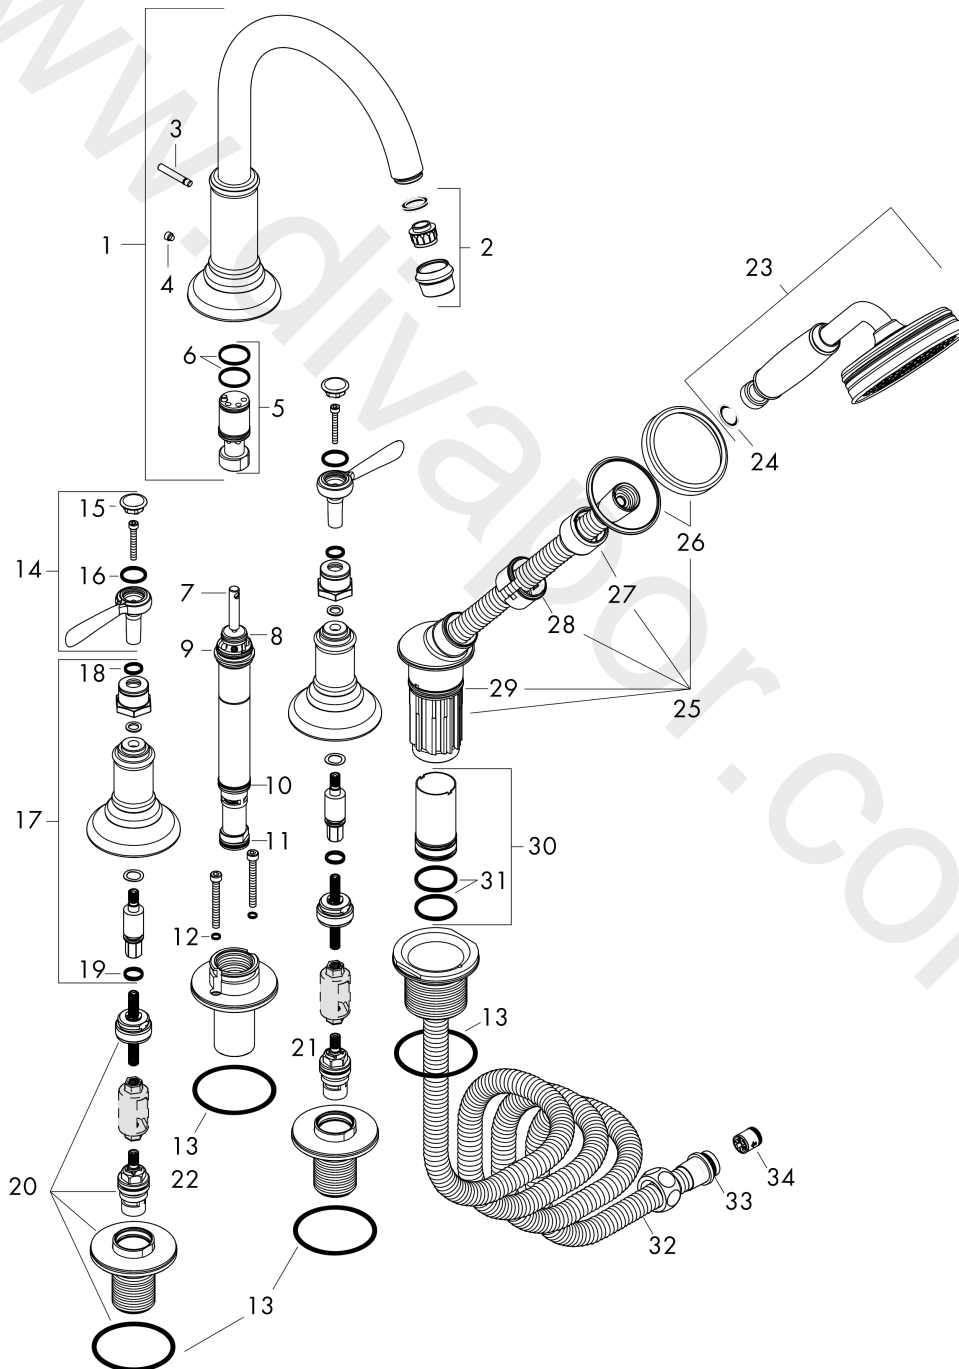

AXOR Montreux
4-hole tile mounted bath mixer with lever handles
Finish: **Chrome** Article Number: **16554000**

Exploded Drawing

Year of production: >10/16

AXOR Montreux
4-hole tile mounted bath mixer with lever handles
Finish: **Chrome** Article Number: **16554000**

Spare part list

Year of production: >10/16

Pos.		Article Number	Price	PU
1	spout cpl.	98606000	£ 585,00	1
2	aerator M22x1 (25 l/min)	98575000	£ 79,00	1
3	diverter knob	98607000	£ 16,10	1
4	hollow set screw M6x6	97660000	£ 3,30	1
5	guide tube	92214000	£ 51,00	1
6	O-ring 20x1,5	98197000	£ 3,30	1
7	selector	96777000	£ 96,00	1
8	O-ring 15x2,5	98131000	£ 3,30	1
9	O-Ring 23x2,5	98183000	£ 3,30	1
10	O-ring 20x2,5	92602000	£ 6,10	1
11	O-ring 18x2,5	98139000	£ 3,30	1
12	O-ring 5x1	98196000	£ 3,30	1
13	O-ring 58x3	98202000	£ 3,30	1
14	handle	16691000	£ 224,00	1
15	set of screw covers, cold / hot water / neutral	97987000	£ 64,00	1
16	O-ring 16x2	98133000	£ 3,30	1
17	escutcheon	92722000	£ 173,00	1
18	O-ring 10x2	98170000	£ 3,30	1
19	O-ring 12x2	98214000	£ 3,30	1
20	flange	97656000	£ 110,00	1
21	shut off unit left closing	94008000	£ 43,00	1
22	shut off unit right closing	94009000	£ 43,00	1
23	handshower	16320000	£ 255,00	1
24	filter packing	94246000	£ 3,30	1
25	shower holder, assy	96433000	£ 110,00	1
26	escutcheon for shower holder	96237000	£ 43,00	1
27	nut	97584000	£ 16,10	1
28	insert for shower holder	96942000	£ 13,30	1
29	O-ring 38x2,5	98198000	£ 6,10	1
30	hose brake	98656000	£ 20,50	1
31	O-Ring 28x2	98194000	£ 3,30	1
32	shower hose 2,00 m	94148000	£ 79,00	1
33	O-ring 11x2	98127000	£ 3,30	1
34	set of non return valves DW 15	94074000	£ 16,10	1