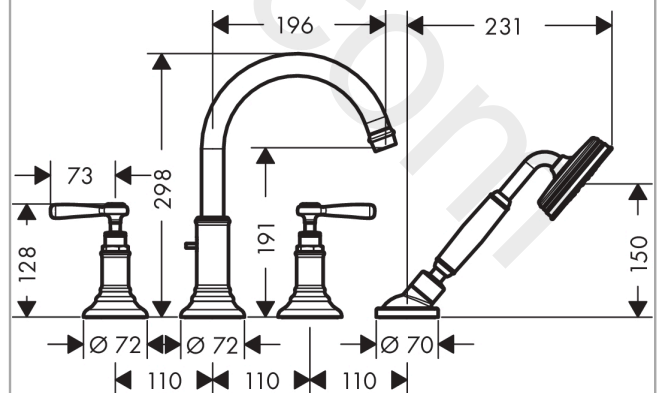

Scale drawing