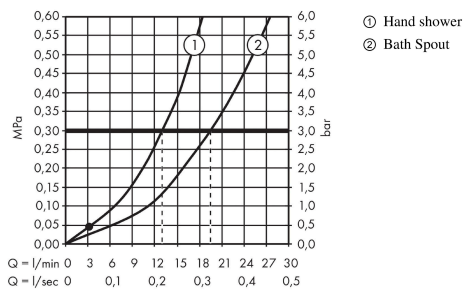

AXOR Montreux
2-handle bath mixer floor-standing with lever handles
Finish: **Brushed Nickel** Article Number: **16553820**

Product image

Scale drawing

Flowchart