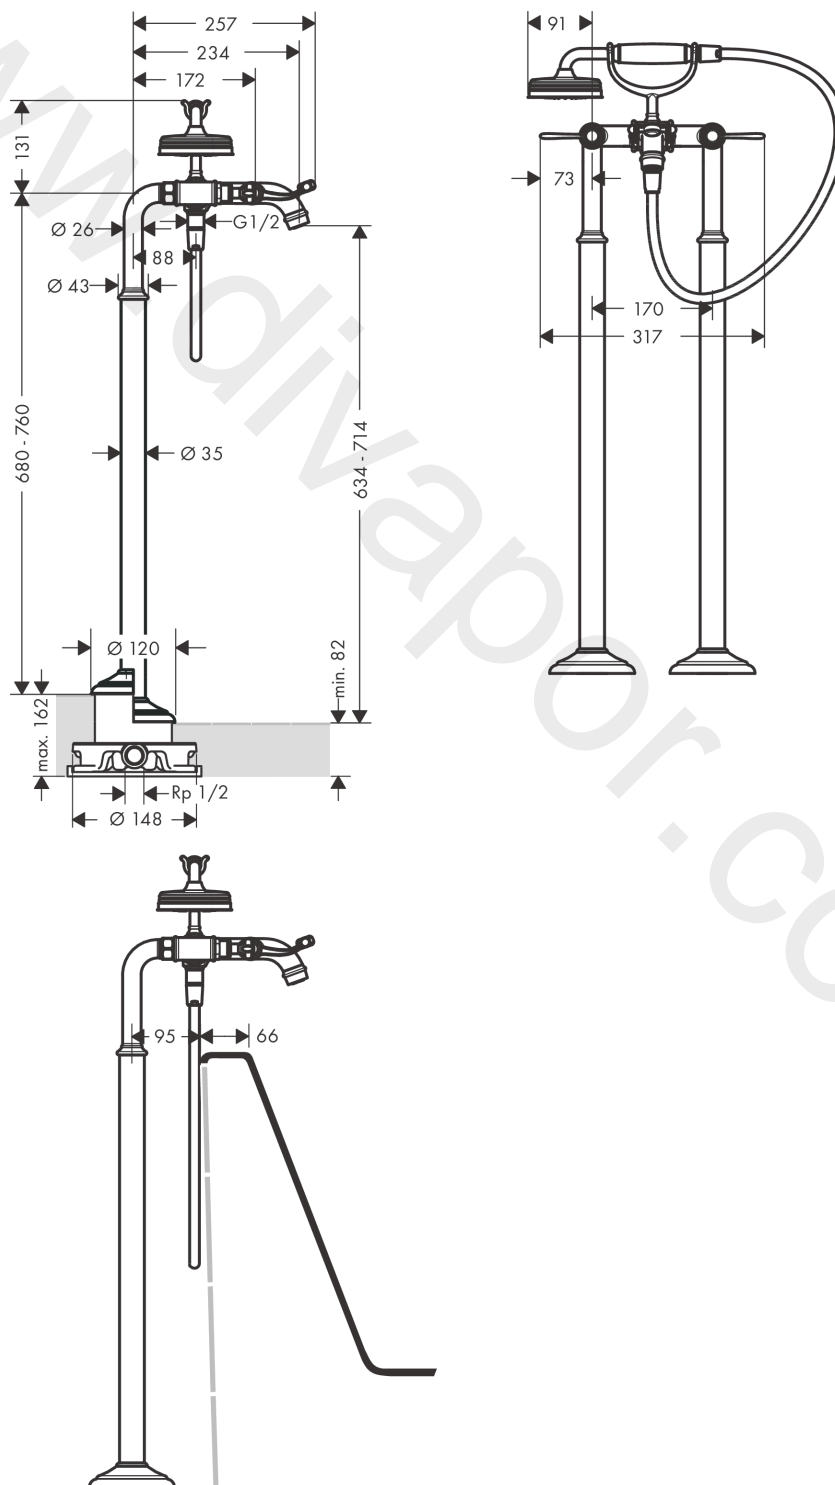

AXOR Montreux
2-handle bath mixer floor-standing with lever handles
 Finish: **Brushed Nickel** Article Number: **16553820**

product features

- consists of: 2-handle bath mixer floor standing, hand shower, shower hose, shower holder
- 2 functions
- projection: 234 mm
- spray type mixer: normal spray
- spray type hand shower: RainAir
- maximum flow rate at 3 bar: 19,5 l/min
- flow rate for bath spout at 3 bar: 19,5 l/min
- flow rate of hand shower at 3 bar: 13 l/min
- ceramic valves hot/cold 90°
- non-return valve
- suitable for continuous flow water heaters
- connection dimension: DN15
- connection type: basic set
- deck mounted
- min. operating pressure: 1 bar
- max. operating pressure: 10 bar
- Sealing foil 96441000 is needed twice
- WRAS 2207052
- WRAS 2207052 - Approval letter

Article Details

Price excl. VAT 4.225,00 £

Technology

AXOR Montreux
2-handle bath mixer floor-standing with lever handles
 Finish: **Brushed Nickel** Article Number: **16553820**

Product image

Scale drawing

Flowchart

AXOR Montreux
2-handle bath mixer floor-standing with lever handles
 Finish: **Brushed Nickel** Article Number: **16553820**

Installation examples

AXOR Montreux
2-handle bath mixer floor-standing with lever handles
 Finish: **Brushed Nickel** Article Number: **16553820**

Exploded Drawing

Year of production: >01/17

AXOR Montreux
2-handle bath mixer floor-standing with lever handles
 Finish: **Brushed Nickel** Article Number: **16553820**

Spare part list

Year of production: >01/17