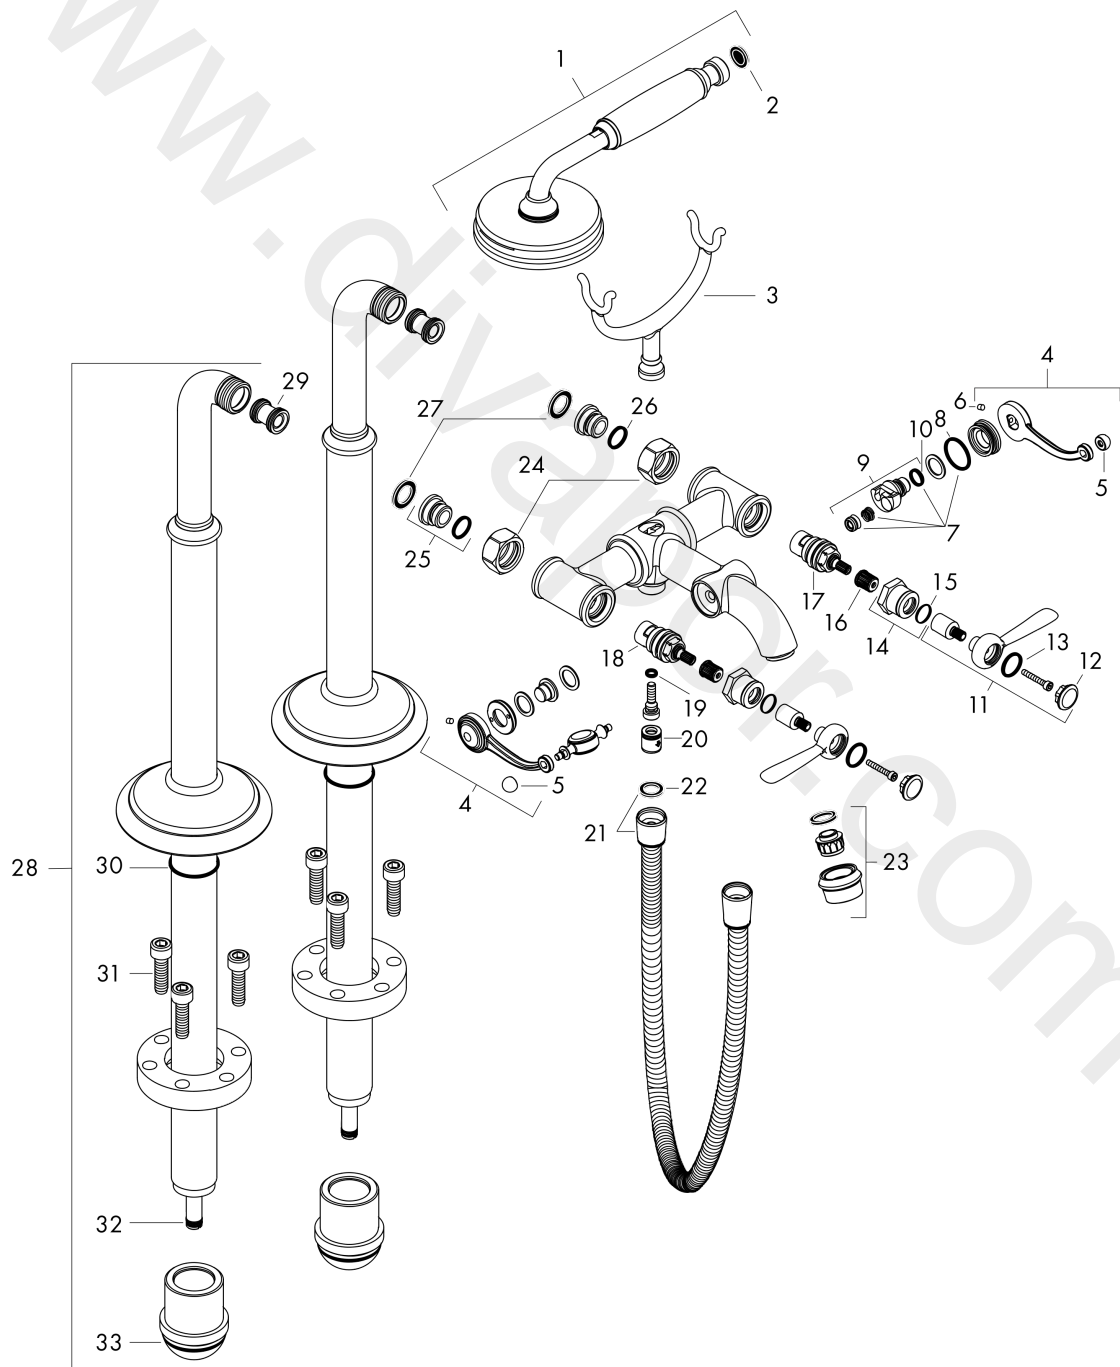

AXOR Montreux
2-handle bath mixer floor-standing with lever handles
 Finish: **Brushed Nickel** Article Number: **16553820**

product features

- consists of: 2-handle bath mixer floor standing, hand shower, shower hose, shower holder
- 2 functions
- projection: 234 mm
- spray type mixer: normal spray
- spray type hand shower: RainAir
- maximum flow rate at 3 bar: 19,5 l/min
- flow rate for bath spout at 3 bar: 19,5 l/min
- flow rate of hand shower at 3 bar: 13 l/min
- ceramic valves hot/cold 90°
- non-return valve
- suitable for continuous flow water heaters
- connection dimension: DN15
- connection type: basic set
- deck mounted
- min. operating pressure: 1 bar
- max. operating pressure: 10 bar
- Sealing foil 96441000 is needed twice
- WRAS 2207052
- WRAS 2207052 - Approval letter

Exploded Drawing

Year of production: >01/17

AXOR Montreux
2-handle bath mixer floor-standing with lever handles
 Finish: **Brushed Nickel** Article Number: **16553820**

Spare part list

Year of production: >01/17