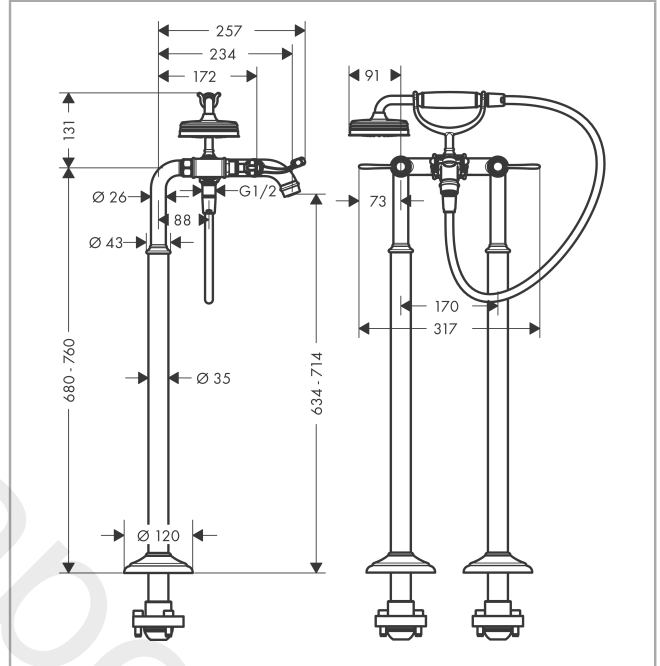

Scale drawing