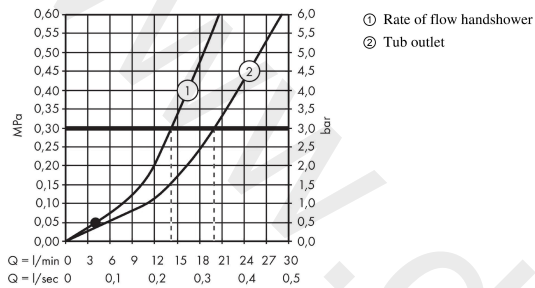

AXOR Montreux
2-handle bath mixer for exposed installation with lever handles
Finish: **Brushed Nickel** Article Number: **16551820**

Flowchart