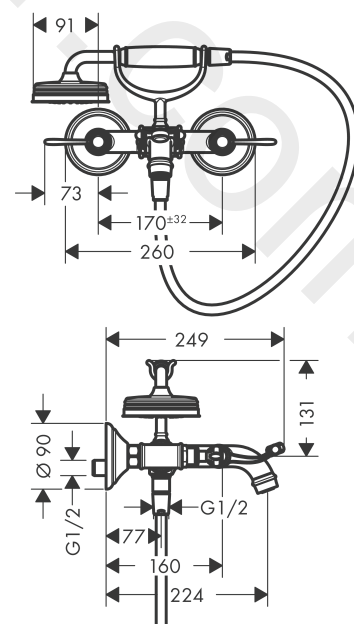

AXOR Montreux
2-handle bath mixer for exposed installation with lever handles
 Finish: **Brushed Nickel** Article Number: **16551820**

product features

- consists of: 2-handle bath mixer, hand shower, shower hose, shower holder
- 2 functions
- projection: 224 mm
- centre distance: 170 ± 32 mm
- spray type mixer: normal spray
- spray type hand shower: RainAir
- maximum flow rate at 3 bar: 20 l/min
- flow rate for bath spout at 3 bar: 20 l/min
- flow rate of hand shower at 3 bar: 14 l/min
- ceramic valves hot/cold 90°
- non-return valve
- suitable for continuous flow water heaters
- connection dimension: DN15
- connection type: s-shaped connections
- wall-mounted
- min. operating pressure: 1 bar
- max. operating pressure: 10 bar

Article Details

Price excl. VAT

1.887,50 £

Technology

Product image

Scale drawing

AXOR Montreux
2-handle bath mixer for exposed installation with lever handles
 Finish: **Brushed Nickel** Article Number: **16551820**