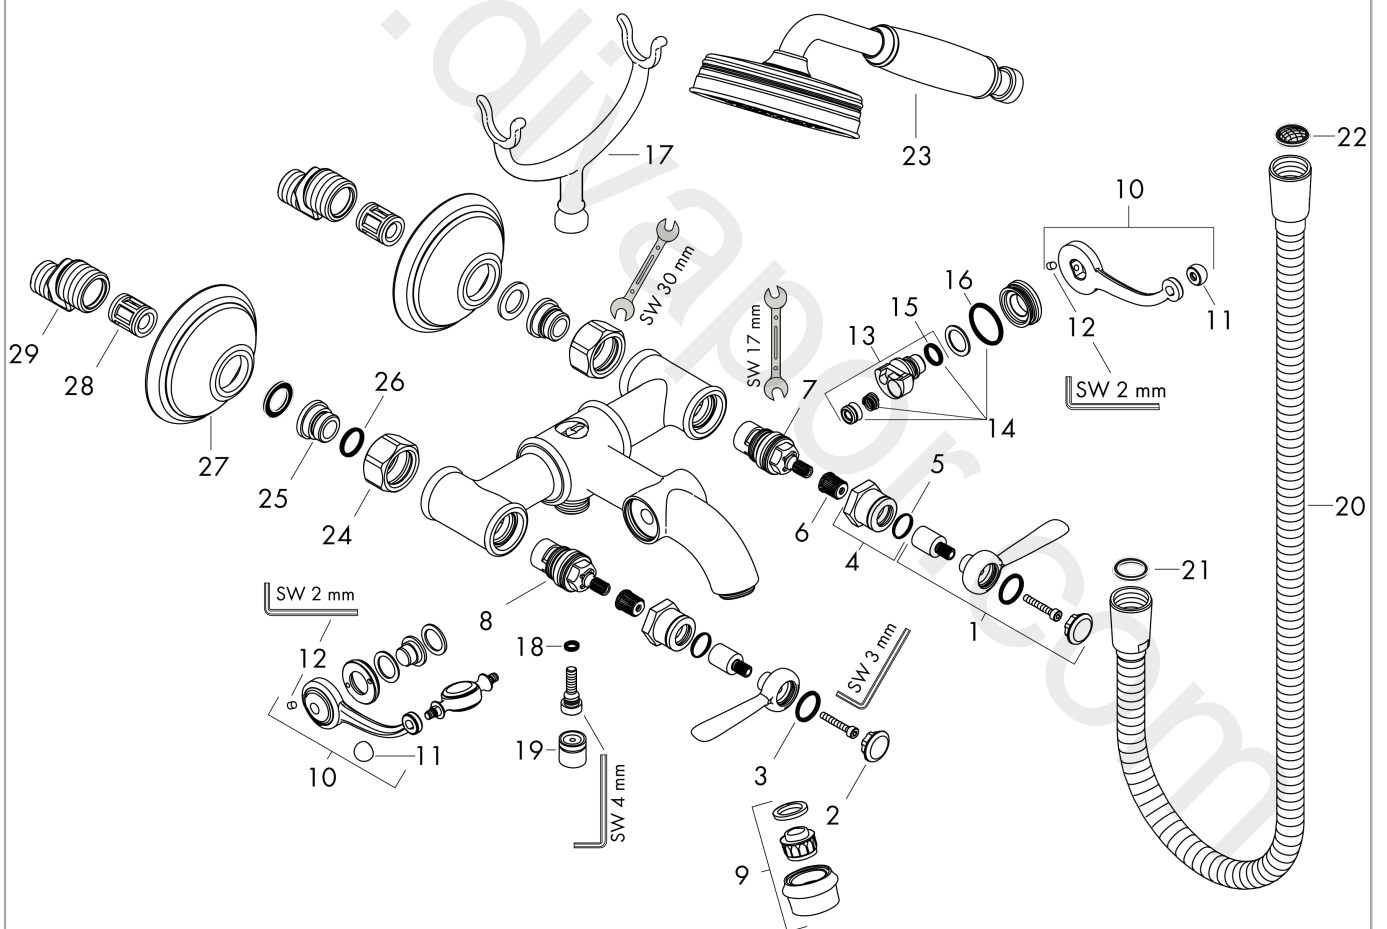

AXOR Montreux
2-handle bath mixer for exposed installation with lever handles
Finish: **Brushed Nickel** Article Number: **16551820**

Exploded Drawing

Year of production: >10/16

AXOR Montreux
2-handle bath mixer for exposed installation with lever handles
Finish: **Brushed Nickel** Article Number: **16551820**

Spare part list

Year of production: >10/16

Pos.		Article Number	Price	PU
1	handle	92705820	£ 173,00	1
2	set of screw covers, cold / hot water / neutral	97987000	£ 64,00	1
3	O-ring 16x2	98133000	£ 3,30	1
4	sleeve	92712820	£ 137,00	1
5	O-ring 14x1,78	92984000	£ 3,30	1
6	adapter for handle	92375000	£ 51,00	1
7	shut off unit right closing	96350001	-	1
8	shut off unit left closing	96351001	-	1
9	aerator M22x1 (25 l/min)	98575820	£ 110,00	1
10	sliding gear lever	98594820	£ 163,00	1
11	set of nuts	92852820	£ 79,00	1
12	hollow set screw M4x6	97767000	£ 3,30	1
13	selector	98591000	£ 96,00	1
14	service set	96301810	£ 64,00	1
15	O-ring 10x2	98170000	£ 3,30	1
16	O-ring 23x2	98398000	£ 3,30	1
17	shower base	98590820	£ 79,00	1
18	O-ring 5x2	98215000	£ 3,30	1
19	set of non return valves DW 15	94074000	£ 16,10	1
20	shower hose 1,25 m	28112820	£ 147,00	1
21	seal	98058000	£ 3,30	1
22	filter packing	94246000	£ 3,30	1
23	handshower	16320820	£ 382,56	1
24	set of nuts	96157820	£ 64,00	1
25	connecting thread	97220000	£ 16,10	1
26	O-ring 15x2	98163000	£ 3,30	1
27	escutcheon	98595820	£ 64,00	1
28	noise reduction	96429000	£ 6,10	1
29	set of S-unions (±32 mm)	98592000	£ 43,00	1