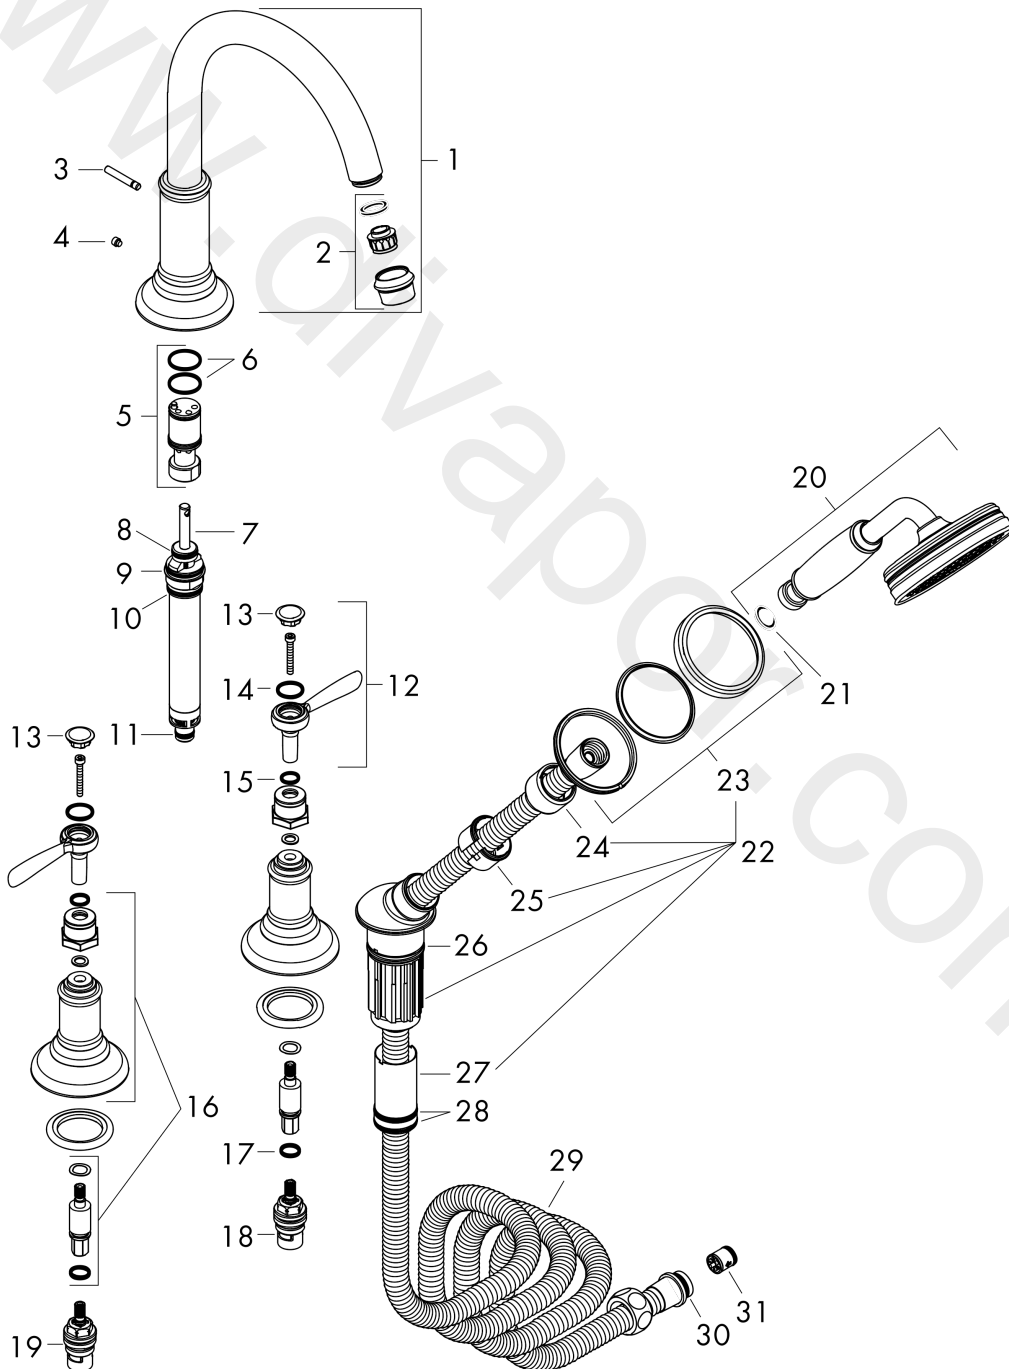

AXOR Montreux
4-hole rim mounted bath mixer with lever handles
 Finish: **Brushed Nickel** Article Number: **16550820**

product features

- consists of: 4-hole rim mounted bath mixer, hand shower, shower hose, shower holder
- 2 functions
- projection: 196 mm
- spray type mixer: normal spray
- spray type hand shower: RainAir
- maximum pull-out length of hand shower: 1.10 m
- maximum flow rate at 3 bar: 20,5 l/min
- flow rate for bath spout at 3 bar: 20,5 l/min
- flow rate of hand shower at 3 bar: 15 l/min
- ceramic valves hot/cold 90°
- non-return valve
- connection dimension: DN15
- connection type: basic set
- suitable for installation on bath rim
- min. operating pressure: 1 bar
- max. operating pressure: 10 bar

Article Details

Price excl. VAT

2.275,00 £

Technology

Product image

Scale drawing

AXOR Montreux
4-hole rim mounted bath mixer with lever handles
Finish: **Brushed Nickel** Article Number: **16550820**

Flowchart

AXOR Montreux
4-hole rim mounted bath mixer with lever handles
 Finish: **Brushed Nickel** Article Number: **16550820**

Exploded Drawing

Year of production: >07/22

AXOR Montreux
4-hole rim mounted bath mixer with lever handles
 Finish: **Brushed Nickel** Article Number: **16550820**