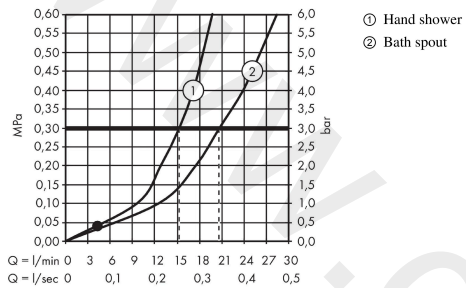

AXOR Montreux
4-hole rim mounted bath mixer with lever handles
 Finish: **Brushed Nickel** Article Number: **16550820**

product features

- consists of: 4-hole rim mounted bath mixer, hand shower, shower hose, shower holder
- 2 functions
- projection: 196 mm
- spray type mixer: normal spray
- spray type hand shower: RainAir
- maximum pull-out length of hand shower: 1.10 m
- maximum flow rate at 3 bar: 20,5 l/min
- flow rate for bath spout at 3 bar: 20,5 l/min
- flow rate of hand shower at 3 bar: 15 l/min
- ceramic valves hot/cold 90°
- non-return valve
- connection dimension: DN15
- connection type: basic set
- suitable for installation on bath rim
- min. operating pressure: 1 bar
- max. operating pressure: 10 bar

Article Details

Price excl. VAT

2.275,00 £

Technology

Product image

Scale drawing

AXOR Montreux
4-hole rim mounted bath mixer with lever handles
Finish: **Brushed Nickel** Article Number: **16550820**

Flowchart