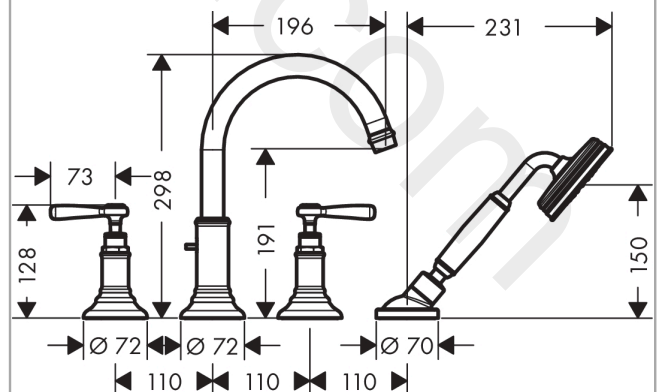

AXOR Montreux
4-hole rim mounted bath mixer with lever handles
 Finish: **Brushed Nickel** Article Number: **16550820**

product features

- consists of: 4-hole rim mounted bath mixer, hand shower, shower hose, shower holder
- 2 functions
- projection: 196 mm
- spray type mixer: normal spray
- spray type hand shower: RainAir
- maximum pull-out length of hand shower: 1.10 m
- maximum flow rate at 3 bar: 20,5 l/min
- flow rate for bath spout at 3 bar: 20,5 l/min
- flow rate of hand shower at 3 bar: 15 l/min
- ceramic valves hot/cold 90°
- non-return valve
- connection dimension: DN15
- connection type: basic set
- suitable for installation on bath rim
- min. operating pressure: 1 bar
- max. operating pressure: 10 bar

Article Details

Price excl. VAT

2.275,00 £

Technology

Product image

Scale drawing

AXOR Montreux
4-hole rim mounted bath mixer with lever handles
Finish: **Brushed Nickel** Article Number: **16550820**

Flowchart

AXOR Montreux
4-hole rim mounted bath mixer with lever handles
 Finish: **Brushed Nickel** Article Number: **16550820**

Exploded Drawing

Year of production: >07/22

AXOR Montreux
4-hole rim mounted bath mixer with lever handles
 Finish: **Brushed Nickel** Article Number: **16550820**