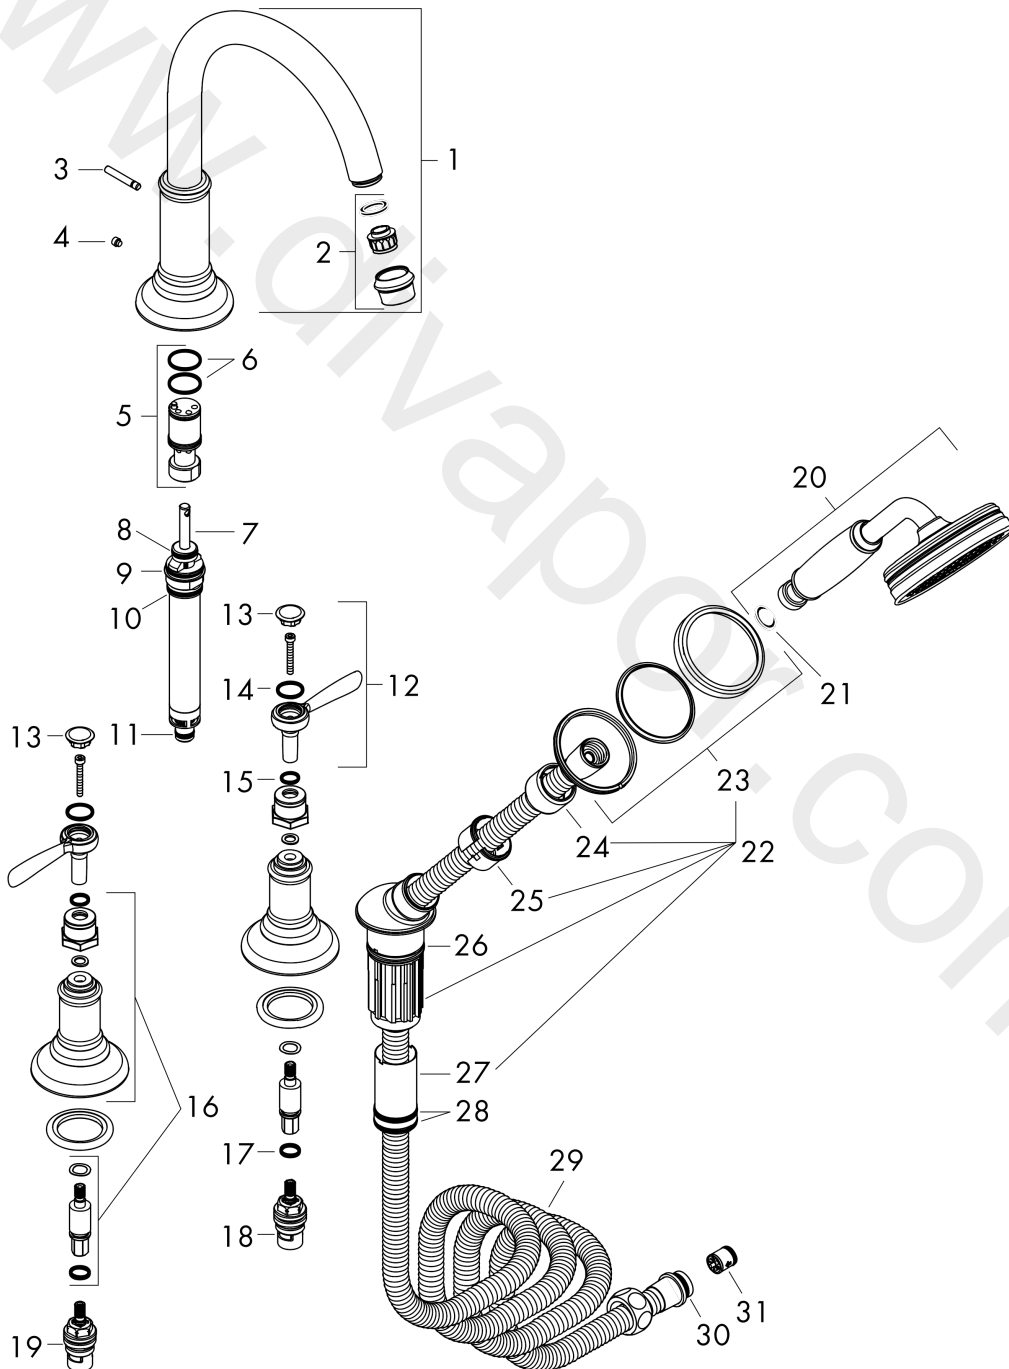

AXOR Montreux
4-hole rim mounted bath mixer with lever handles
 Surfaces: Article Number: **16550820**

Exploded Drawing

Year of production: **01/17 - 06/22**

AXOR Montreux
4-hole rim mounted bath mixer with lever handles
 Surfaces: Article Number: **16550820**

Spare part list

Year of production: **01/17 - 06/22**

Pos.		Article Number	Price	PU
1	spout cpl.	98606820	£ 830,00	1
2	aerator M22x1 (25 l/min)	98575820	£ 110,00	1
3	diverter knob	98607820	£ 25,00	1
4	hollow set screw M6x6	97660000	£ 3,30	1
5	guide tube	92214000	£ 51,00	1
6	O-ring 20x1,5	98197000	£ 3,30	1
7	selector assy	96775000	£ 79,00	1
8	O-Ring 14x2,5	98189000	£ 3,30	1
9	O-Ring 23x2,5	98183000	£ 3,30	1
10	O-Ring 22x2	98185000	£ 3,30	1
11	O-ring 9x2,5	98217000	£ 3,30	1
12	handle	92705820	£ 173,00	1
13	set of screw covers, cold / hot water / neutral	97987000	£ 64,00	1
14	O-ring 16x2	98133000	£ 3,30	1
15	O-ring 10x2	98170000	£ 3,30	1
16	escutcheon	92722820	£ 275,00	1
17	O-ring 12x2	98214000	£ 3,30	1
18	shut off unit left closing	94008000	£ 43,00	1
19	shut off unit right closing	94009000	£ 43,00	1
20	handshower	16320820	£ 382,56	1
21	filter packing	94246000	£ 3,30	1
22	shower holder, assy	96433820	£ 173,00	1
23	escutcheon for shower holder	96237820	£ 64,00	1
24	nut	97584820	£ 25,00	1
25	insert for shower holder	96942000	£ 13,30	1
26	O-ring 38x2,5	98198000	£ 6,10	1
27	hose brake	98656000	£ 20,50	1
28	O-Ring 28x2	98194000	£ 3,30	1
29	shower hose 2,00 m	94148000	£ 79,00	1
30	O-ring 11x2	98127000	£ 3,30	1
31	set of non return valves DW 15	94074000	£ 16,10	1
a	Grease	90920000	£ 16,10	1