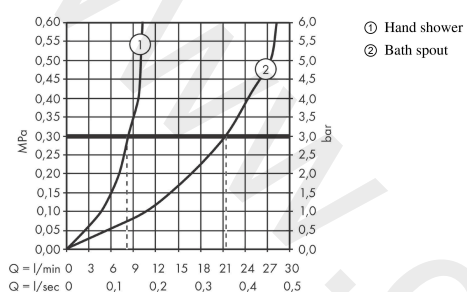

AXOR Montreux
4-hole rim mounted bath mixer with lever handles
Finish: **Chrome** Article Number: **16550007**

Flowchart