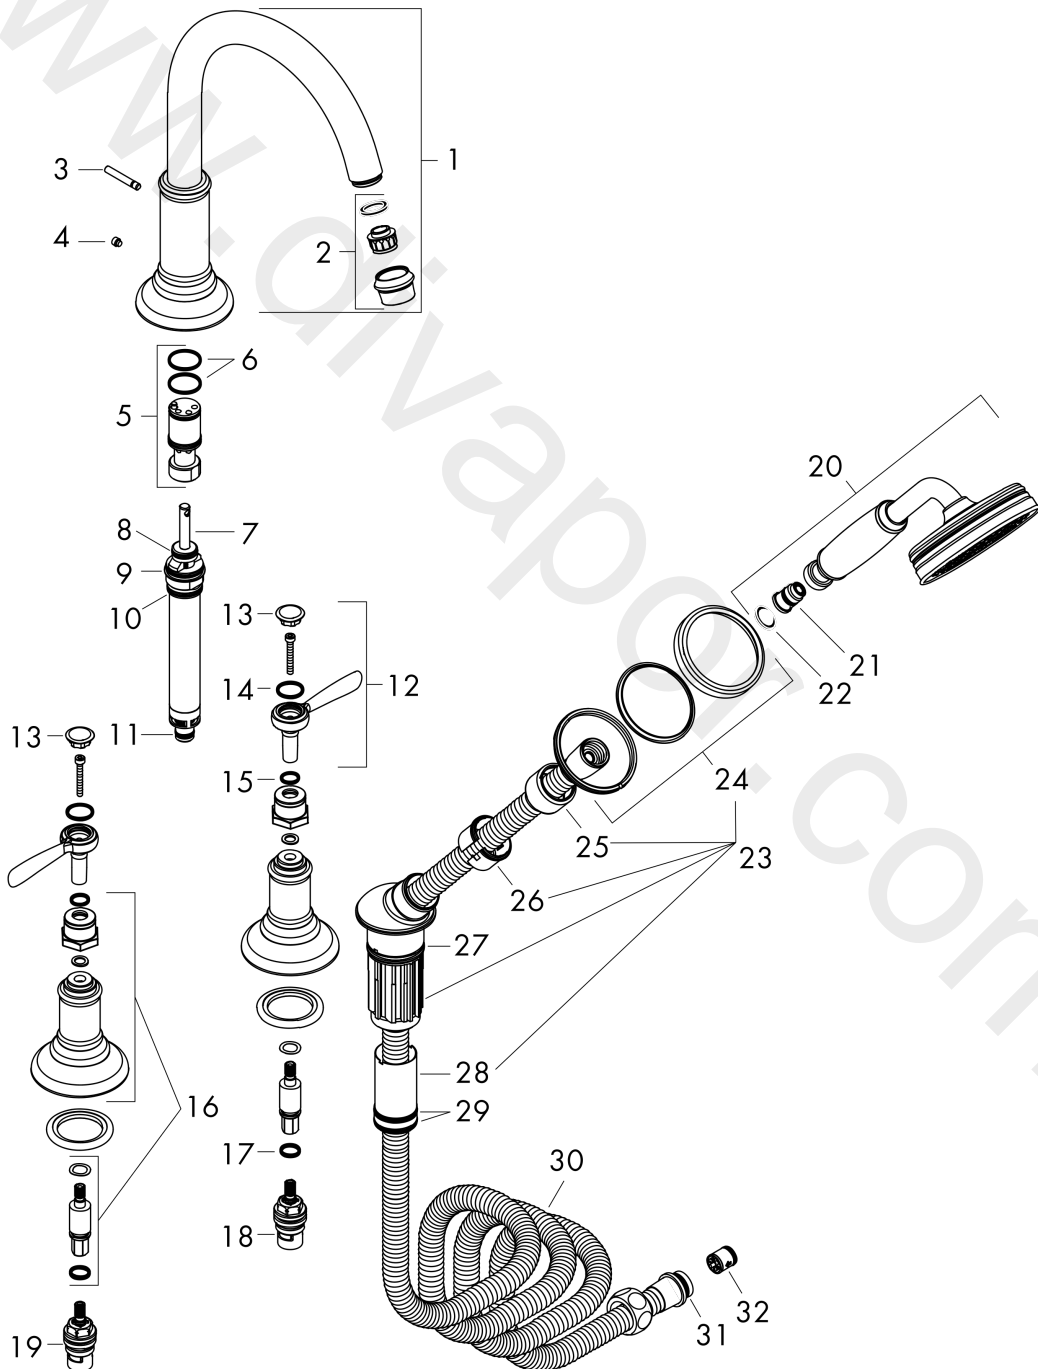

**AXOR Montreux**  
**4-hole rim mounted bath mixer with lever handles**  
 Finish: **Chrome** Article Number: **16550007**

## Flowchart

**AXOR Montreux**  
**4-hole rim mounted bath mixer with lever handles**  
 Finish: **Chrome** Article Number: **16550007**

## Exploded Drawing

Year of production: >04/21

**AXOR Montreux**  
**4-hole rim mounted bath mixer with lever handles**  
 Finish: **Chrome** Article Number: **16550007**

## Spare part list

Year of production: >04/21

Pos.		Article Number	Price	PU
1	spout cpl.	98606000	£ 585,00	1
2	aerator M22x1 (25 l/min)	98575000	£ 79,00	1
3	diverter knob	98607000	£ 16,10	1
4	hollow set screw M6x6	97660000	£ 3,30	1
5	guide tube	92214000	£ 51,00	1
6	O-ring 20x1,5	98197000	£ 3,30	1
7	selector assy	96775000	£ 79,00	1
8	O-Ring 14x2,5	98189000	£ 3,30	1
9	O-Ring 23x2,5	98183000	£ 3,30	1
10	O-Ring 22x2	98185000	£ 3,30	1
11	O-ring 9x2,5	98217000	£ 3,30	1
12	handle	92705000	£ 96,00	1
13	set of screw covers, cold / hot water / neutral	97987000	£ 64,00	1
14	O-ring 16x2	98133000	£ 3,30	1
15	O-ring 10x2	98170000	£ 3,30	1
16	escutcheon	92722000	£ 173,00	1
17	O-ring 12x2	98214000	£ 3,30	1
18	shut off unit left closing	94008000	£ 43,00	1
19	shut off unit right closing	94009000	£ 43,00	1
20	handshower	16320000	£ 255,00	1
21	back flow preventor cartridge	93339000	£ 20,50	1
22	filter packing	94246000	£ 3,30	1
23	shower holder, assy	96433000	£ 110,00	1
24	escutcheon for shower holder	96237000	£ 43,00	1
25	nut	97584000	£ 16,10	1
26	insert for shower holder	96942000	£ 13,30	1
27	O-ring 38x2,5	98198000	£ 6,10	1
28	hose brake	98656000	£ 20,50	1
29	O-Ring 28x2	98194000	£ 3,30	1
30	shower hose 2,00 m	94148000	£ 79,00	1
31	O-ring 11x2	98127000	£ 3,30	1
32	set of non return valves DW 15	94074000	£ 16,10	1