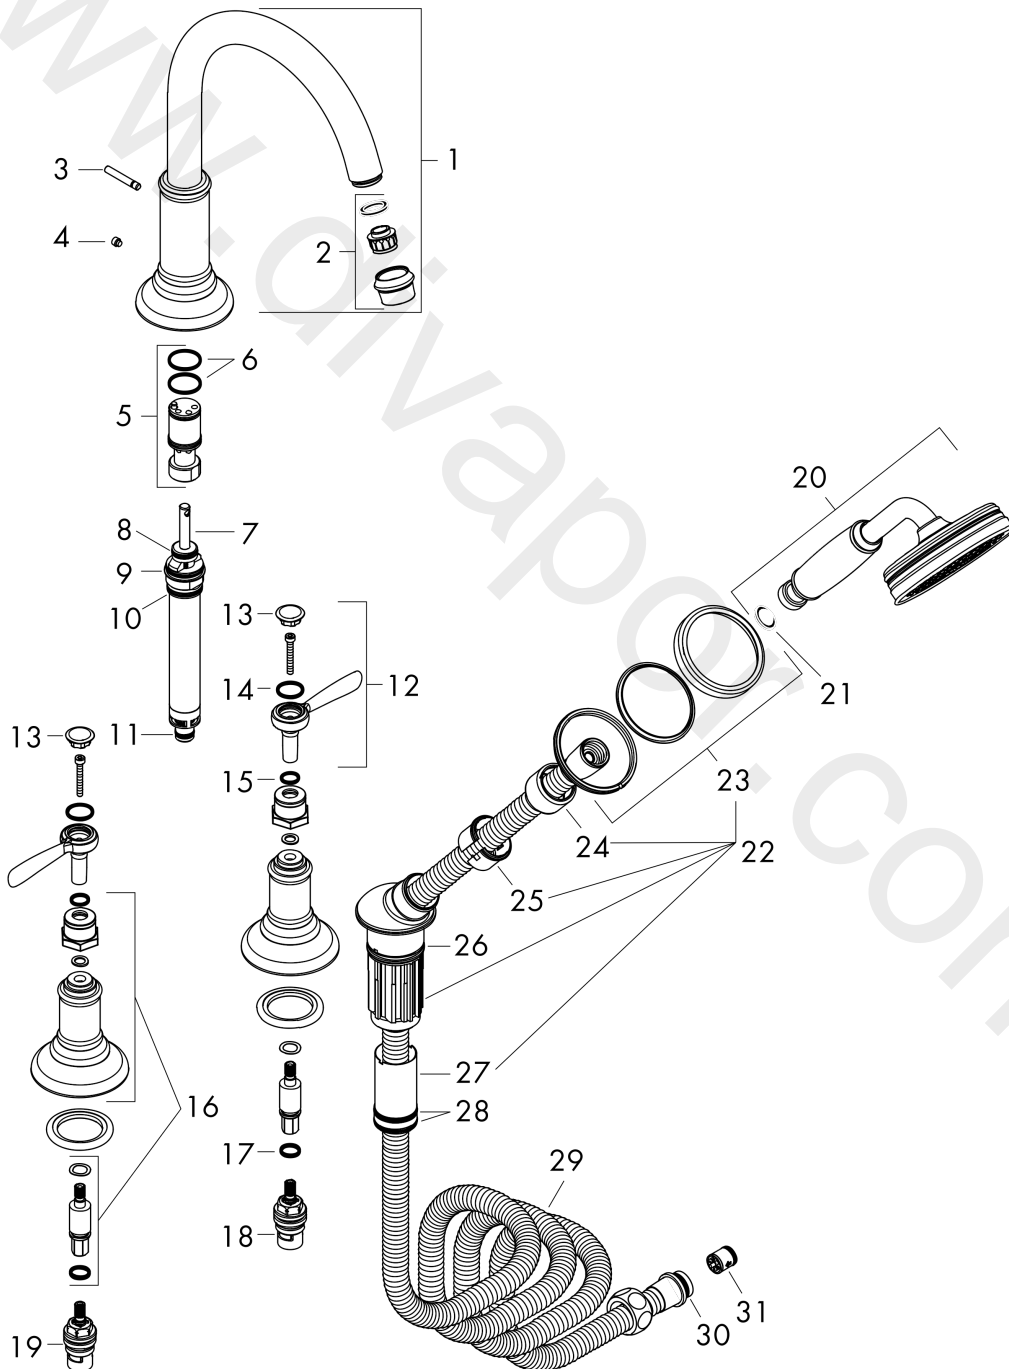

AXOR Montreux
4-hole rim mounted bath mixer with lever handles
Finish: **Chrome** Article Number: **16550000**

Flowchart

AXOR Montreux
4-hole rim mounted bath mixer with lever handles
Finish: **Chrome** Article Number: **16550000**

Exploded Drawing

Year of production: >01/17

AXOR Montreux
4-hole rim mounted bath mixer with lever handles
 Finish: **Chrome** Article Number: **16550000**

Spare part list

Year of production: >01/17

Pos.		Article Number	Price	PU
1	spout cpl.	98606000	£ 585,00	1
2	aerator M22x1 (25 l/min)	98575000	£ 79,00	1
3	diverter knob	98607000	£ 16,10	1
4	hollow set screw M6x6	97660000	£ 3,30	1
5	guide tube	92214000	£ 51,00	1
6	O-ring 20x1,5	98197000	£ 3,30	1
7	selector assy	96775000	£ 79,00	1
8	O-Ring 14x2,5	98189000	£ 3,30	1
9	O-Ring 23x2,5	98183000	£ 3,30	1
10	O-Ring 22x2	98185000	£ 3,30	1
11	O-ring 9x2,5	98217000	£ 3,30	1
12	handle	92705000	£ 96,00	1
13	set of screw covers, cold / hot water / neutral	97987000	£ 64,00	1
14	O-ring 16x2	98133000	£ 3,30	1
15	O-ring 10x2	98170000	£ 3,30	1
16	escutcheon	92722000	£ 173,00	1
17	O-ring 12x2	98214000	£ 3,30	1
18	shut off unit left closing	94008000	£ 43,00	1
19	shut off unit right closing	94009000	£ 43,00	1
20	handshower	16320000	£ 255,00	1
21	filter packing	94246000	£ 3,30	1
22	shower holder, assy	96433000	£ 110,00	1
23	escutcheon for shower holder	96237000	£ 43,00	1
24	nut	97584000	£ 16,10	1
25	insert for shower holder	96942000	£ 13,30	1
26	O-ring 38x2,5	98198000	£ 6,10	1
27	hose brake	98656000	£ 20,50	1
28	O-Ring 28x2	98194000	£ 3,30	1
29	shower hose 2,00 m	94148000	£ 79,00	1
30	O-ring 11x2	98127000	£ 3,30	1
31	set of non return valves DW 15	94074000	£ 16,10	1
a	Grease	90920000	£ 16,10	1