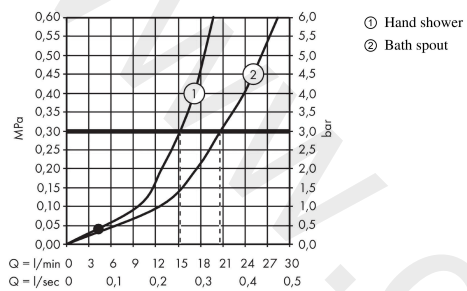

AXOR Montreux
4-hole rim mounted bath mixer with lever handles
Finish: **Chrome** Article Number: **16550000**

Flowchart

AXOR Montreux
4-hole rim mounted bath mixer with lever handles
Finish: **Chrome** Article Number: **16550000**

Exploded Drawing

Year of production: >01/17

AXOR Montreux
4-hole rim mounted bath mixer with lever handles
 Finish: **Chrome** Article Number: **16550000**

Spare part list

Year of production: >01/17

Pos.		Article Number	Price	PU
1	spout cpl.	98606000	£ 585,00	1
2	aerator M22x1 (25 l/min)	98575000	£ 79,00	1
3	diverter knob	98607000	£ 16,10	1
4	hollow set screw M6x6	97660000	£ 3,30	1
5	guide tube	92214000	£ 51,00	1
6	O-ring 20x1,5	98197000	£ 3,30	1
7	selector assy	96775000	£ 79,00	1
8	O-Ring 14x2,5	98189000	£ 3,30	1
9	O-Ring 23x2,5	98183000	£ 3,30	1
10	O-Ring 22x2	98185000	£ 3,30	1
11	O-ring 9x2,5	98217000	£ 3,30	1
12	handle	92705000	£ 96,00	1
13	set of screw covers, cold / hot water / neutral	97987000	£ 64,00	1
14	O-ring 16x2	98133000	£ 3,30	1
15	O-ring 10x2	98170000	£ 3,30	1
16	escutcheon	92722000	£ 173,00	1
17	O-ring 12x2	98214000	£ 3,30	1
18	shut off unit left closing	94008000	£ 43,00	1
19	shut off unit right closing	94009000	£ 43,00	1
20	handshower	16320000	£ 255,00	1
21	filter packing	94246000	£ 3,30	1
22	shower holder, assy	96433000	£ 110,00	1
23	escutcheon for shower holder	96237000	£ 43,00	1
24	nut	97584000	£ 16,10	1
25	insert for shower holder	96942000	£ 13,30	1
26	O-ring 38x2,5	98198000	£ 6,10	1
27	hose brake	98656000	£ 20,50	1
28	O-Ring 28x2	98194000	£ 3,30	1
29	shower hose 2,00 m	94148000	£ 79,00	1
30	O-ring 11x2	98127000	£ 3,30	1
31	set of non return valves DW 15	94074000	£ 16,10	1
a	Grease	90920000	£ 16,10	1