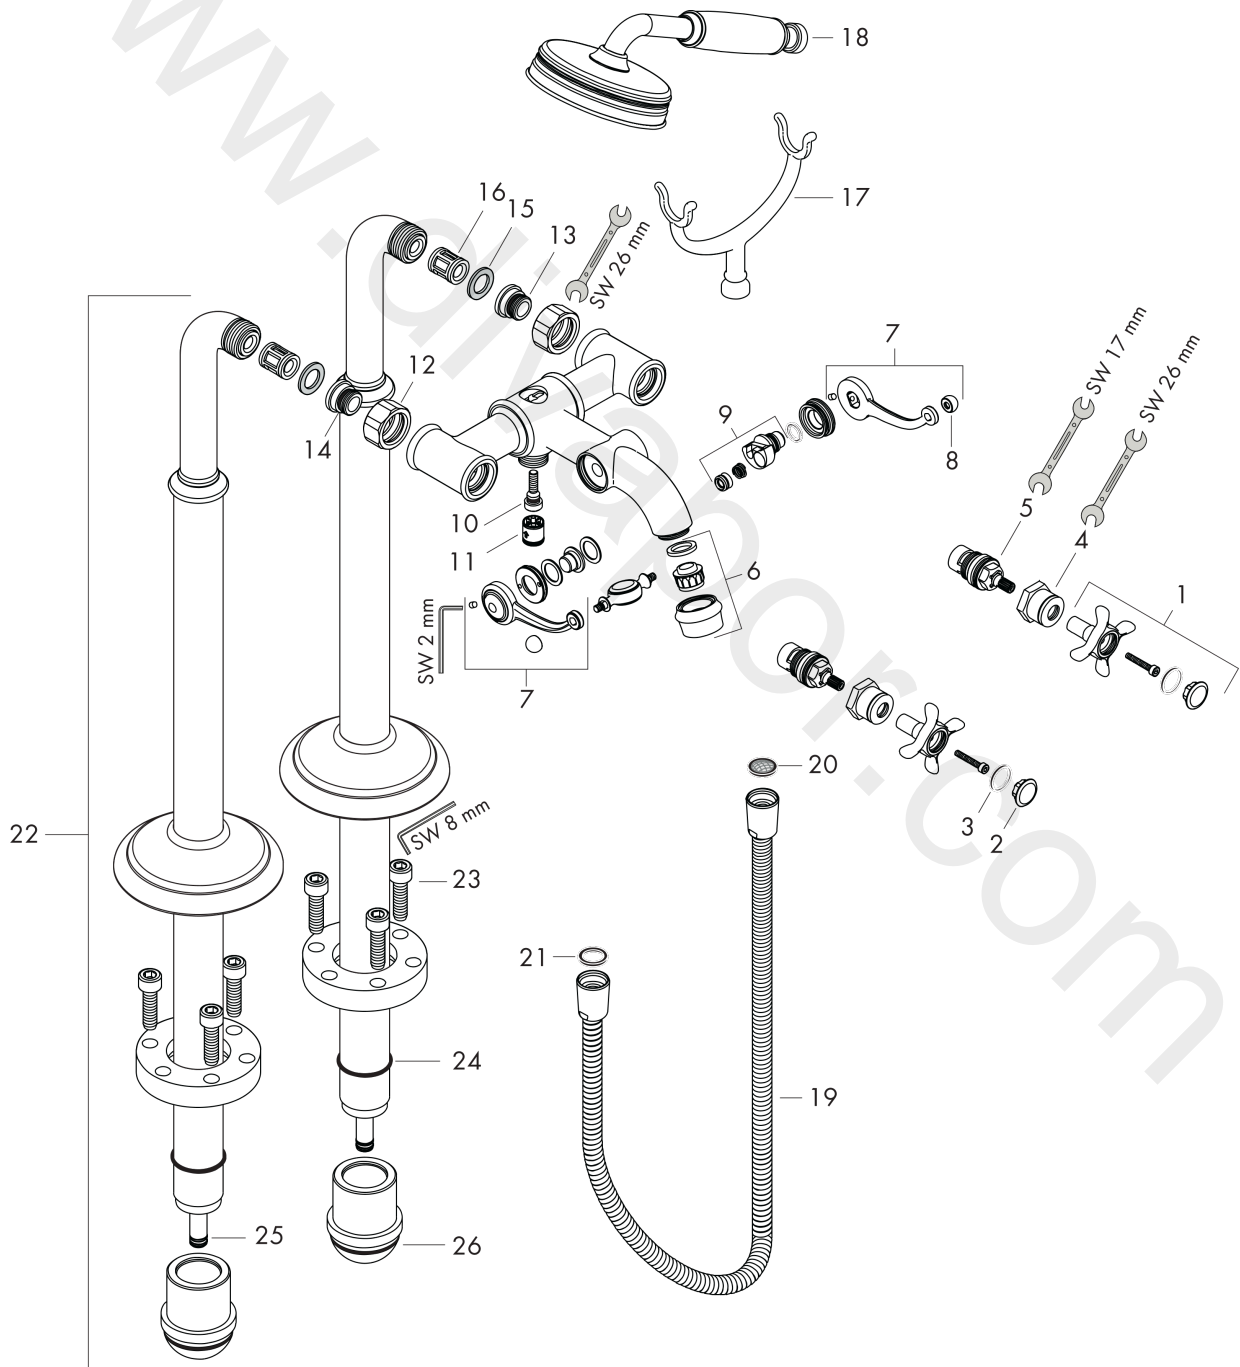

Exploded Drawing

Year of production: >11/16

AXOR Montreux
2-handle bath mixer floor-standing with cross handles
 Finish: **Polished Black Chrome** Article Number: **16547330**

Spare part list

Year of production: >11/16

Pos.		Article Number	Price	PU
1	handle	16597330	£ 205,50	1
2	set of screw covers, cold / hot water / neutral	97987000	£ 64,00	1
3	O-ring 16x2	98133000	£ 3,30	1
4	sleeve	97993330	£ 76,50	1
5	shut off unit right closing	94009000	£ 43,00	1
6	aerator M22x1 (25 l/min)	98575330	£ 118,50	1
7	sliding gear lever	98594330	£ 165,00	1
8	set of nuts	92852330	£ 76,50	1
9	selector	98591330	£ 144,00	1
10	O-ring 5x2	98215000	£ 3,30	1
11	set of non return valves DW 15	94074000	£ 16,10	1
12	set of nuts	96157330	£ 52,50	1
13	connecting thread	97220000	£ 16,10	1
14	O-ring 15x2	98163000	£ 3,30	1
15	filter packing	96922000	£ 9,00	1
16	noise reduction	96429000	£ 6,10	1
17	shower base	98590330	£ 76,50	1
18	handshower	16320330	£ 382,56	1
19	shower hose 1,25 m	28112330	£ 147,00	1
20	filter packing	94246000	£ 3,30	1
21	seal	98058000	£ 3,30	1
22	pillar union	98856330	£ 1.245,00	1
23	hexagon socket screw M10x35	97670000	£ 16,10	1
24	O-ring 35x2	92604000	£ 6,10	1
25	O-ring 9x1,5	98117000	£ 3,30	1
26	O-ring 44x2,5	98162000	£ 3,30	1
a	concealed item	16549180	£ 1.200,00	1