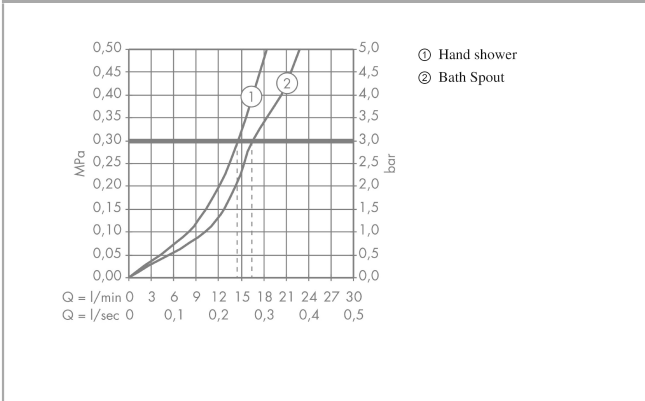

AXOR Montreux
2-handle bath mixer floor-standing with cross handles
Finish: **Polished Black Chrome** Article Number: **16547330**

Flowchart