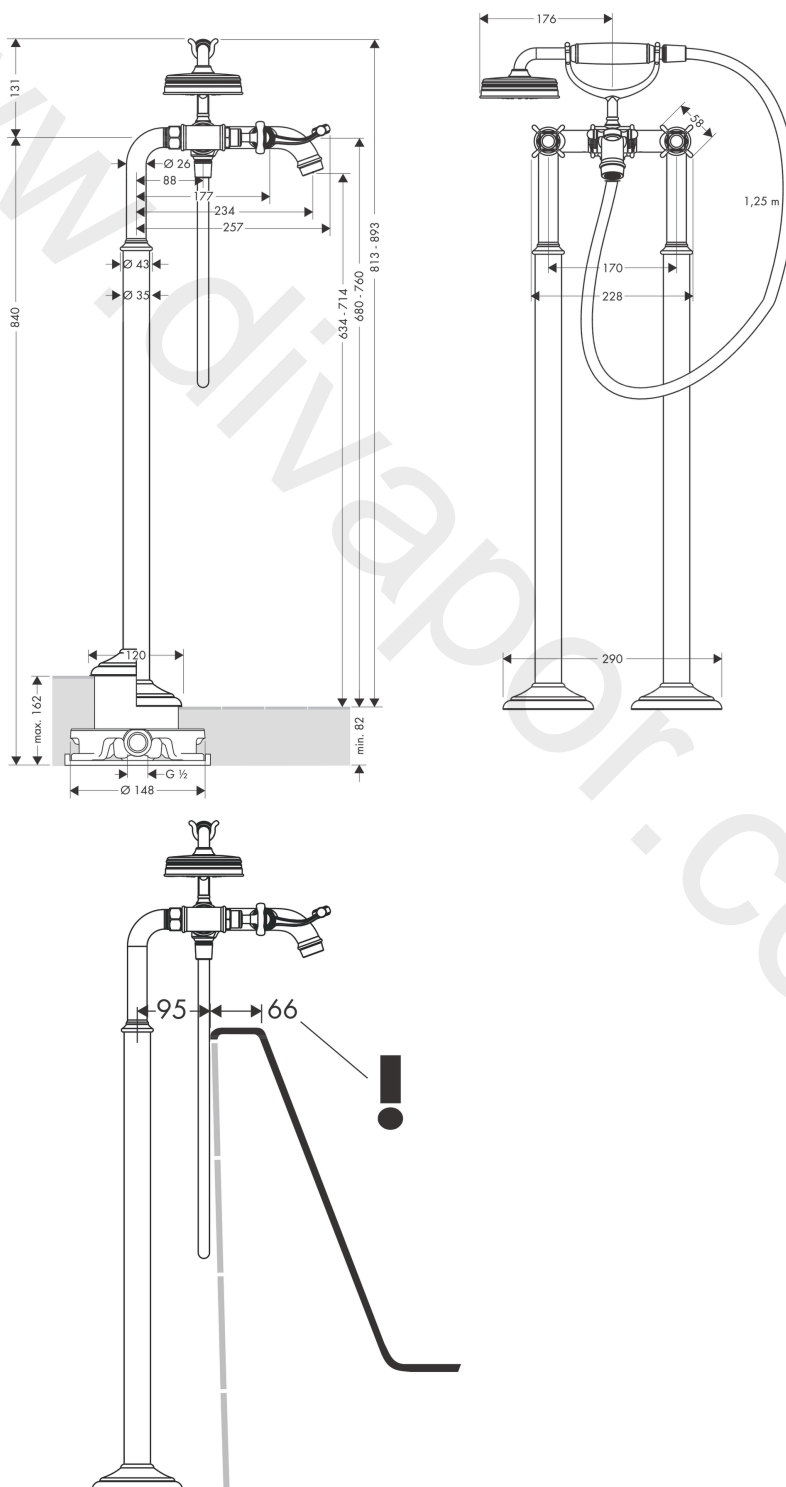

AXOR Montreux
2-handle bath mixer floor-standing with cross handles
Finish: **Polished Black Chrome** Article Number: **16547330**

Installation examples