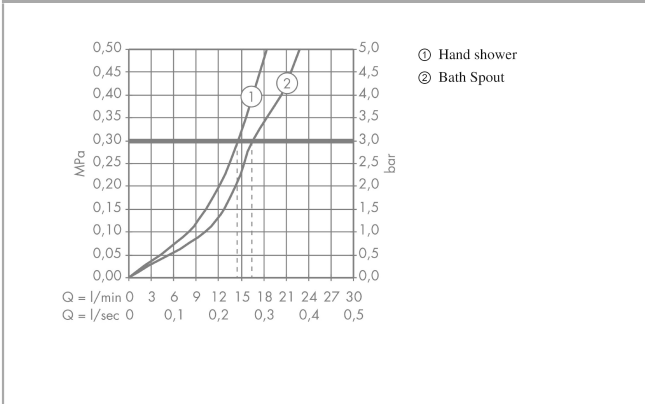

AXOR Montreux
2-handle bath mixer floor-standing with cross handles
Finish: **Brushed Red Gold** Article Number: **16547310**