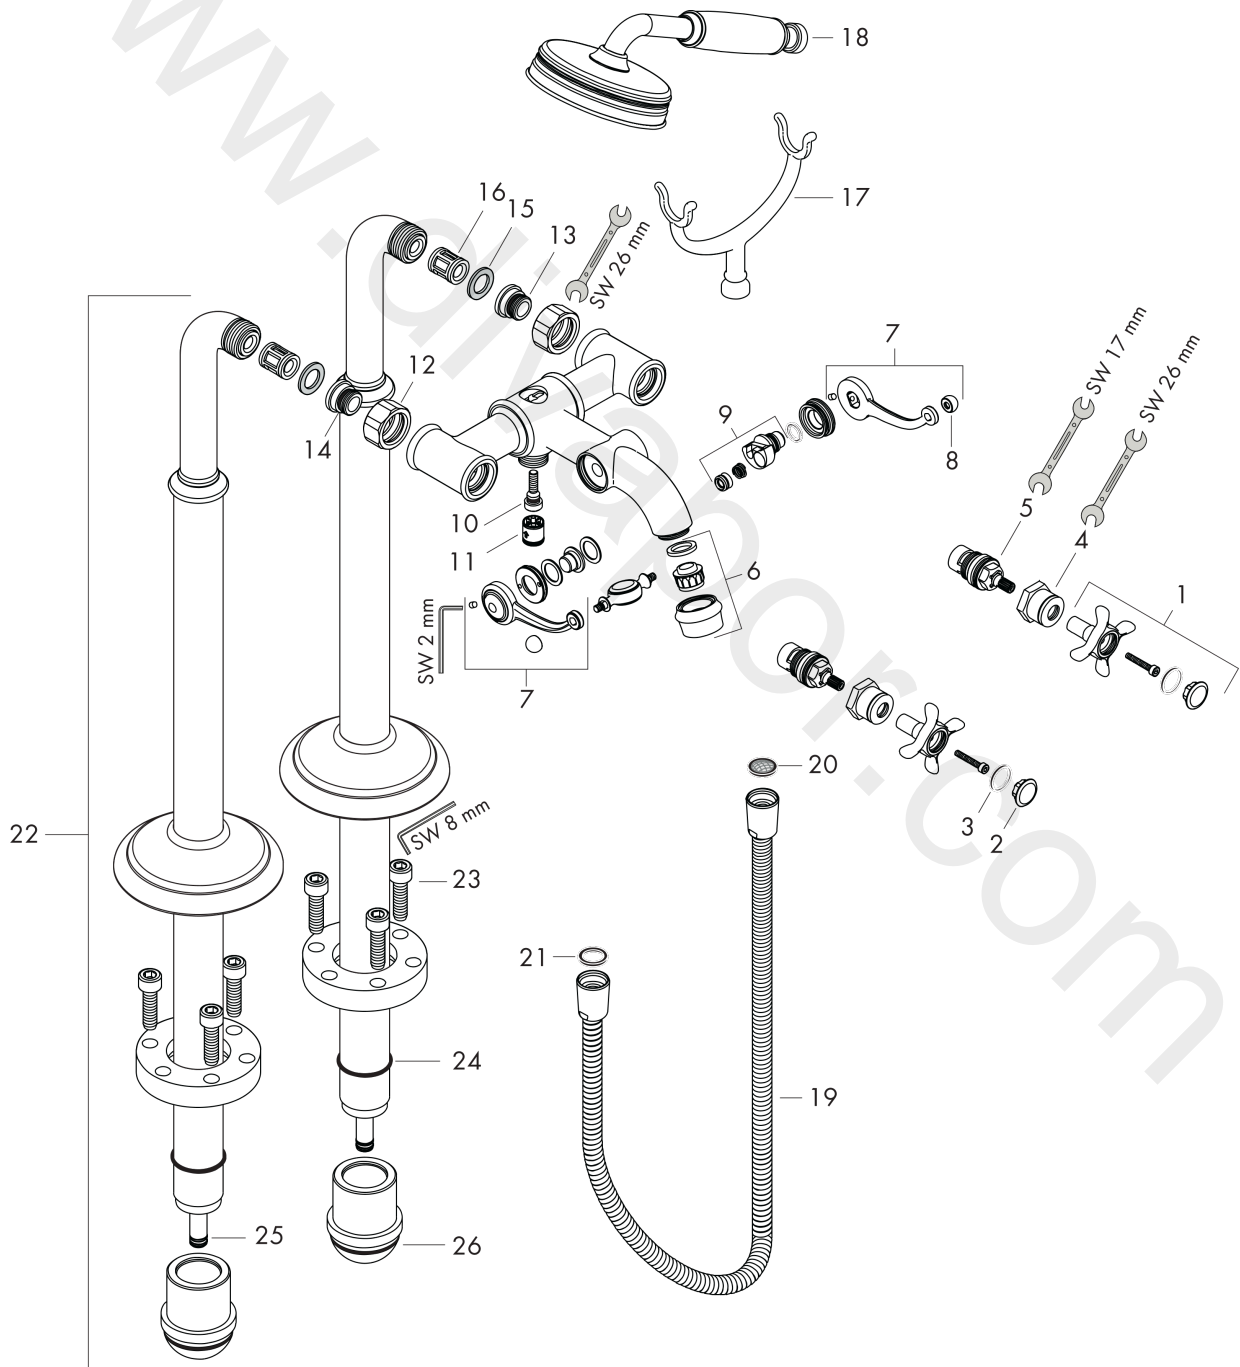

## Installation examples

**AXOR Montreux**  
**2-handle bath mixer floor-standing with cross handles**  
 Finish: **Brushed Red Gold** Article Number: **16547310**

## Exploded Drawing

Year of production: >11/16

**AXOR Montreux**  
**2-handle bath mixer floor-standing with cross handles**  
 Finish: **Brushed Red Gold** Article Number: **16547310**

## Spare part list

Year of production: >11/16

Pos.		Article Number	Price	PU
1	handle	16597300	£ 205,50	1
2	set of screw covers, cold / hot water / neutral	97987000	£ 64,00	1
3	O-ring 16x2	98133000	£ 3,30	1
4	sleeve	97993300	£ 76,50	1
5	shut off unit right closing	94009000	£ 43,00	1
6	aerator M22x1 (25 l/min)	98575300	£ 118,00	1
7	sliding gear lever	98594300	£ 165,00	1
8	set of nuts	92852310	£ 76,50	1
9	selector	98591300	£ 144,00	1
10	O-ring 5x2	98215000	£ 3,30	1
11	set of non return valves DW 15	94074000	£ 16,10	1
12	set of nuts	96157310	£ 52,50	1
13	connecting thread	97220000	£ 16,10	1
14	O-ring 15x2	98163000	£ 3,30	1
15	filter packing	96922000	£ 9,00	1
16	noise reduction	96429000	£ 6,10	1
17	shower base	98590300	£ 76,50	1
18	handshower	16320300	£ 382,56	1
19	shower hose 1,25 m	28112300	£ 147,00	1
20	filter packing	94246000	£ 3,30	1
21	seal	98058000	£ 3,30	1
22	pillar union	98856300	£ 1.245,00	1
23	hexagon socket screw M10x35	97670000	£ 16,10	1
24	O-ring 35x2	92604000	£ 6,10	1
25	O-ring 9x1,5	98117000	£ 3,30	1
26	O-ring 44x2,5	98162000	£ 3,30	1
a	concealed item	16549180	£ 1.200,00	1