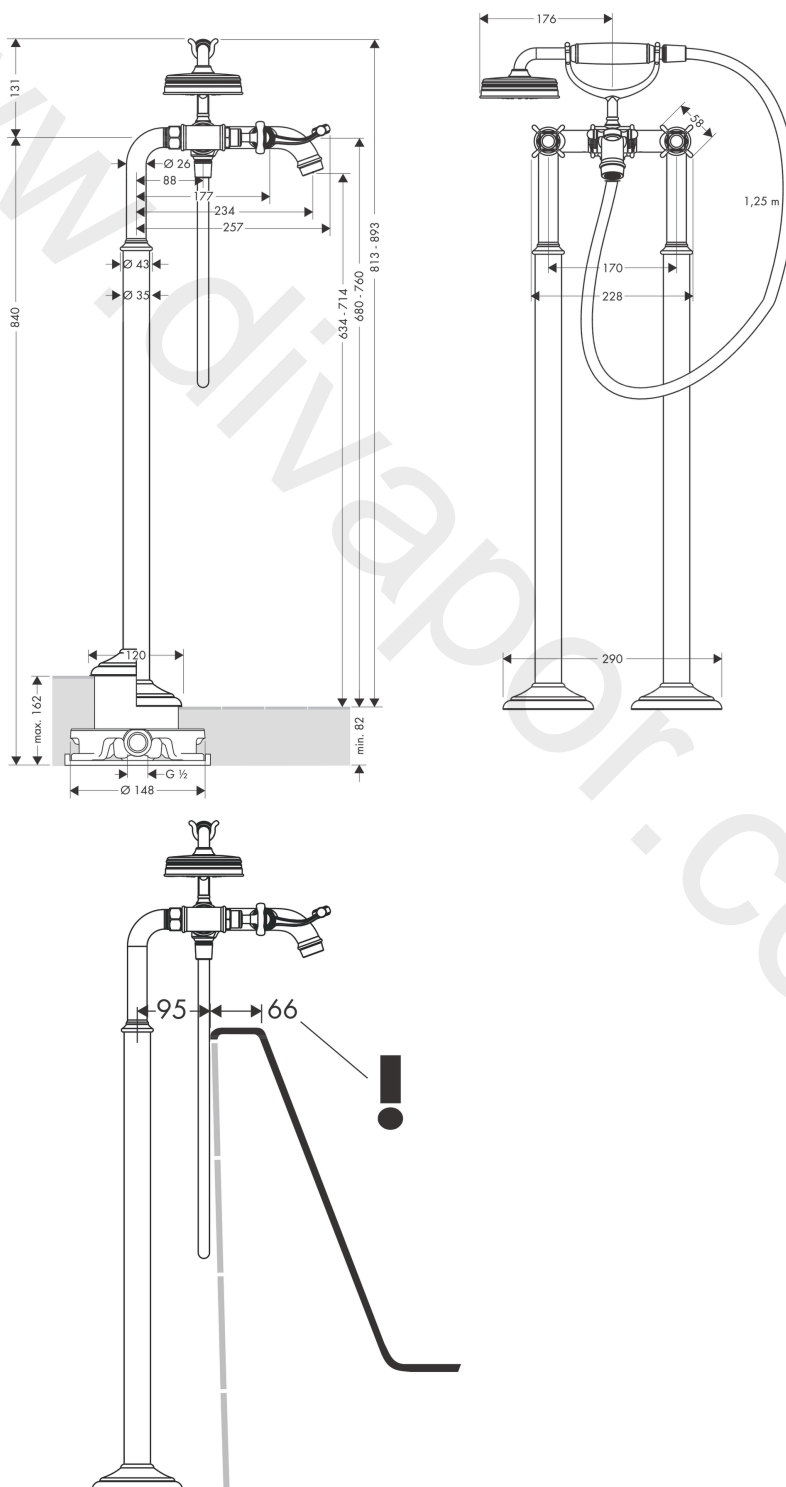

AXOR Montreux
2-handle bath mixer floor-standing with cross handles
Finish: **Brushed Red Gold** Article Number: **16547310**

Installation examples