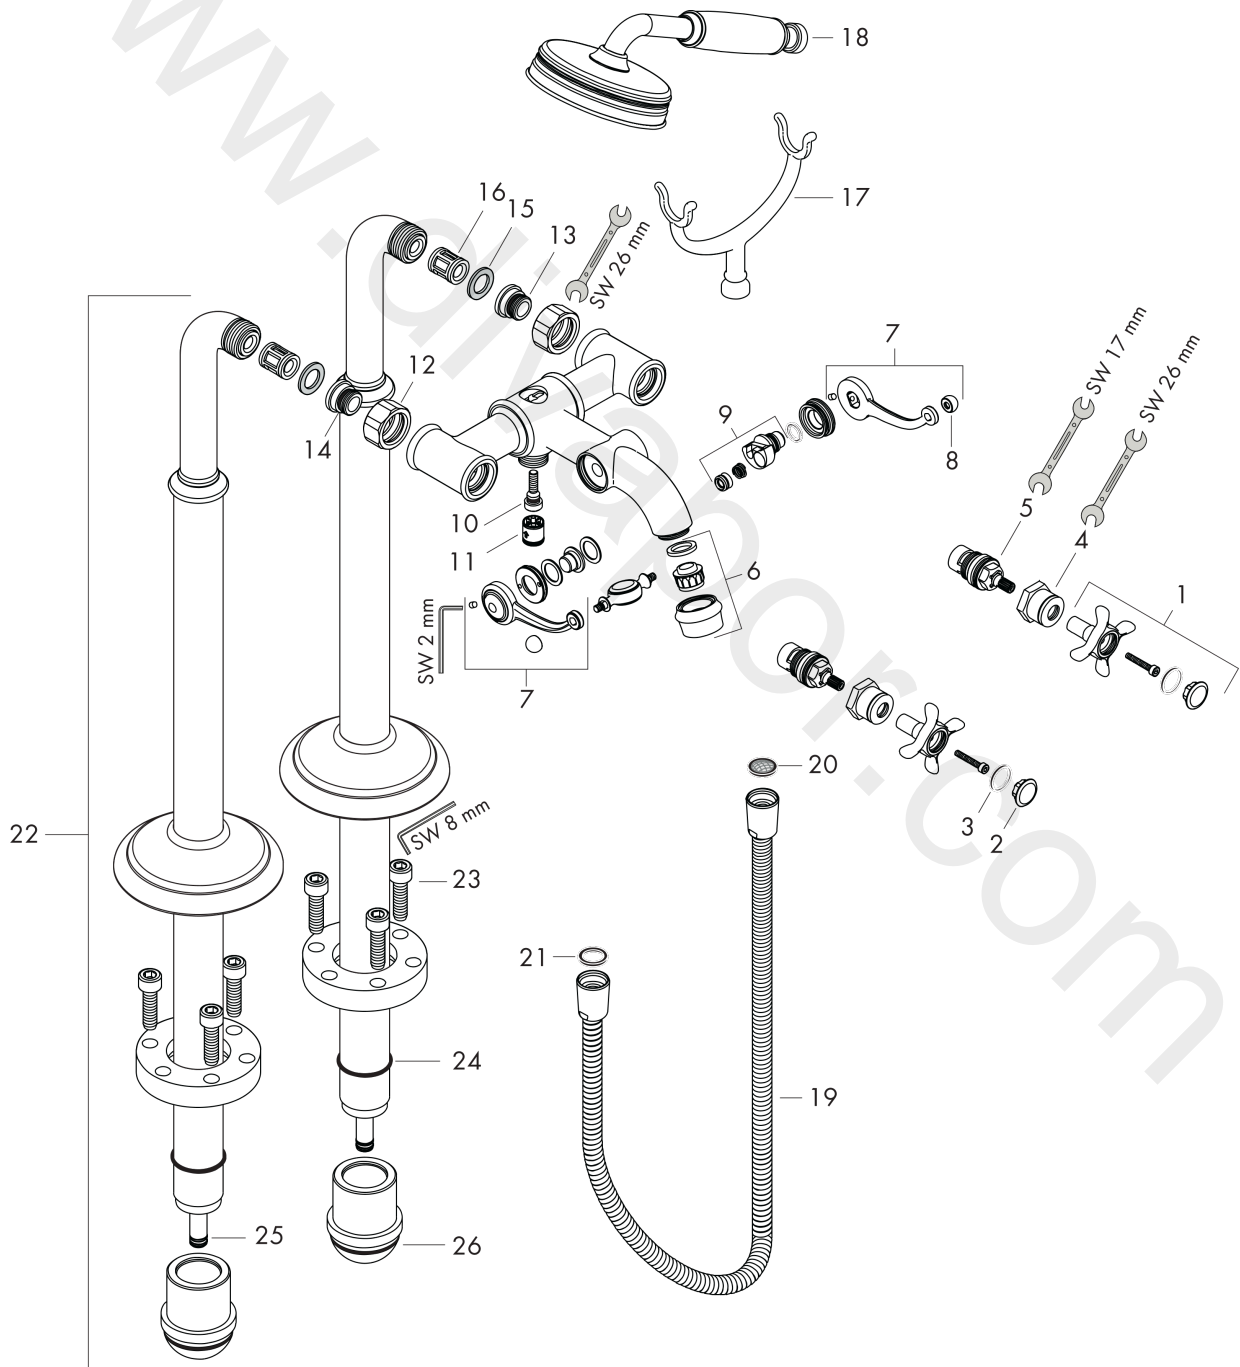

AXOR Montreux
2-handle bath mixer floor-standing with cross handles
Finish: **Polished Red Gold** Article Number: **16547300**

Exploded Drawing

Year of production: >11/16

AXOR Montreux
2-handle bath mixer floor-standing with cross handles
Finish: **Polished Red Gold** Article Number: **16547300**

Spare part list

Year of production: >11/16

Pos.		Article Number	Price	PU
1	handle	16597300	£ 205,50	1
2	set of screw covers, cold / hot water / neutral	97987000	£ 64,00	1
3	O-ring 16x2	98133000	£ 3,30	1
4	sleeve	97993300	£ 76,50	1
5	shut off unit right closing	94009000	£ 43,00	1
6	aerator M22x1 (25 l/min)	98575300	£ 118,00	1
7	sliding gear lever	98594300	£ 165,00	1
8	set of nuts	92852300	£ 76,50	1
9	selector	98591300	£ 144,00	1
10	O-ring 5x2	98215000	£ 3,30	1
11	set of non return valves DW 15	94074000	£ 16,10	1
12	set of nuts	96157300	£ 51,00	1
13	connecting thread	97220000	£ 16,10	1
14	O-ring 15x2	98163000	£ 3,30	1
15	filter packing	96922000	£ 9,00	1
16	noise reduction	96429000	£ 6,10	1
17	shower base	98590300	£ 76,50	1
18	handshower	16320300	£ 382,56	1
19	shower hose 1,25 m	28112300	£ 147,00	1
20	filter packing	94246000	£ 3,30	1
21	seal	98058000	£ 3,30	1
22	pillar union	98856300	£ 1.245,00	1
23	hexagon socket screw M10x35	97670000	£ 16,10	1
24	O-ring 35x2	92604000	£ 6,10	1
25	O-ring 9x1,5	98117000	£ 3,30	1
26	O-ring 44x2,5	98162000	£ 3,30	1
a	concealed item	16549180	£ 1.200,00	1