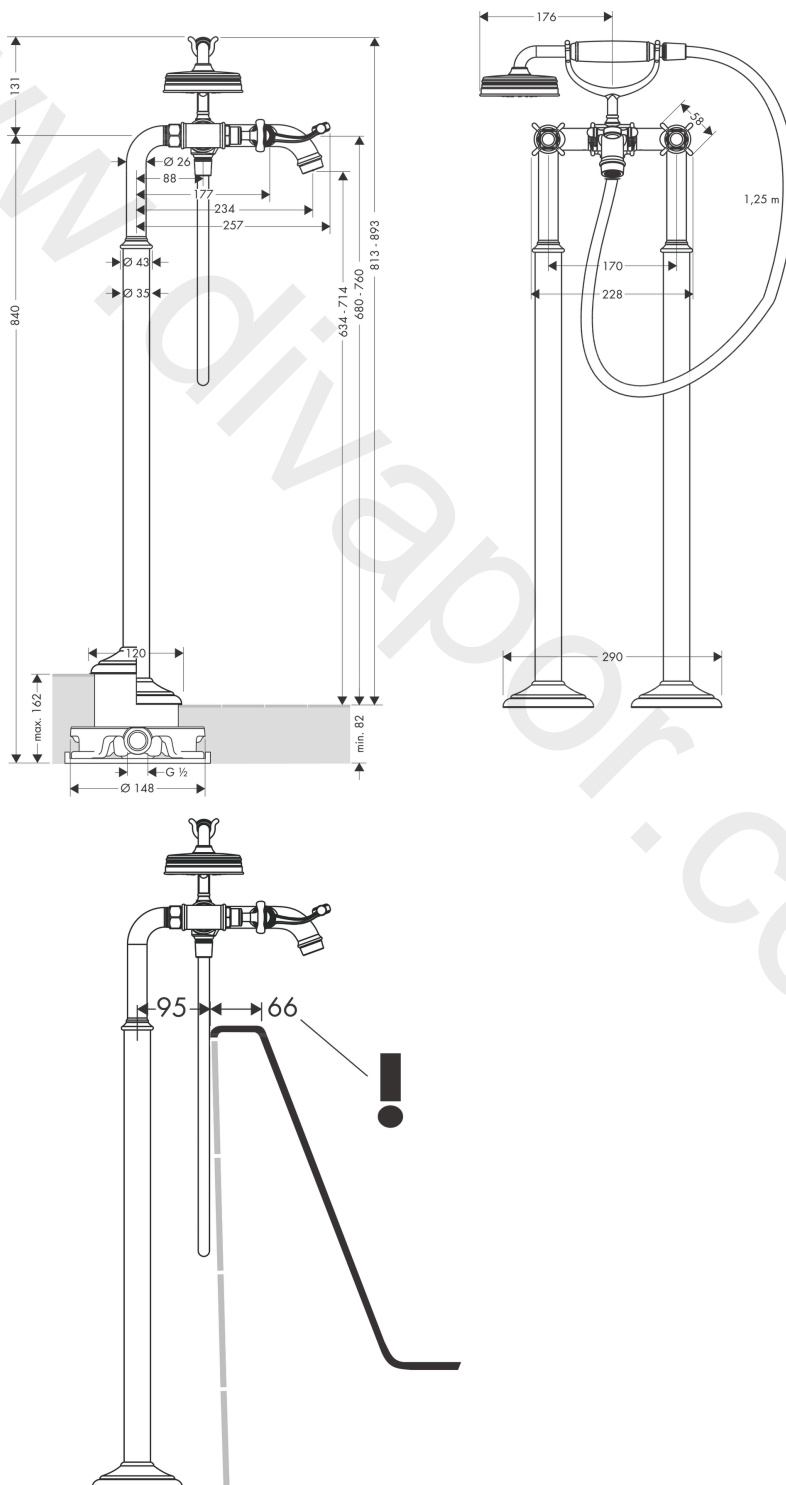

AXOR Montreux
2-handle bath mixer floor-standing with cross handles
Finish: **Polished Red Gold** Article Number: **16547300**

Installation examples