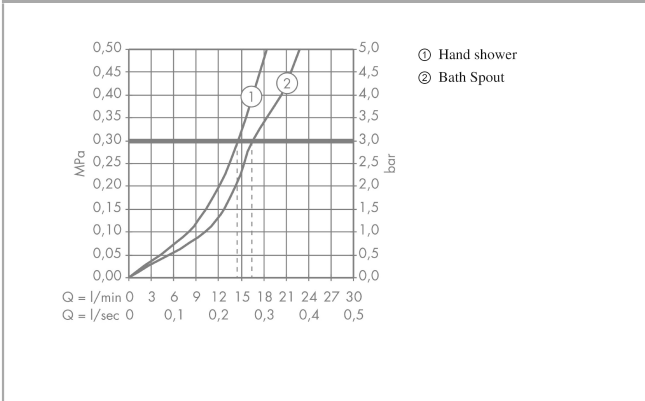

AXOR Montreux
2-handle bath mixer floor-standing with cross handles
Finish: **Polished Red Gold** Article Number: **16547300**

Flowchart