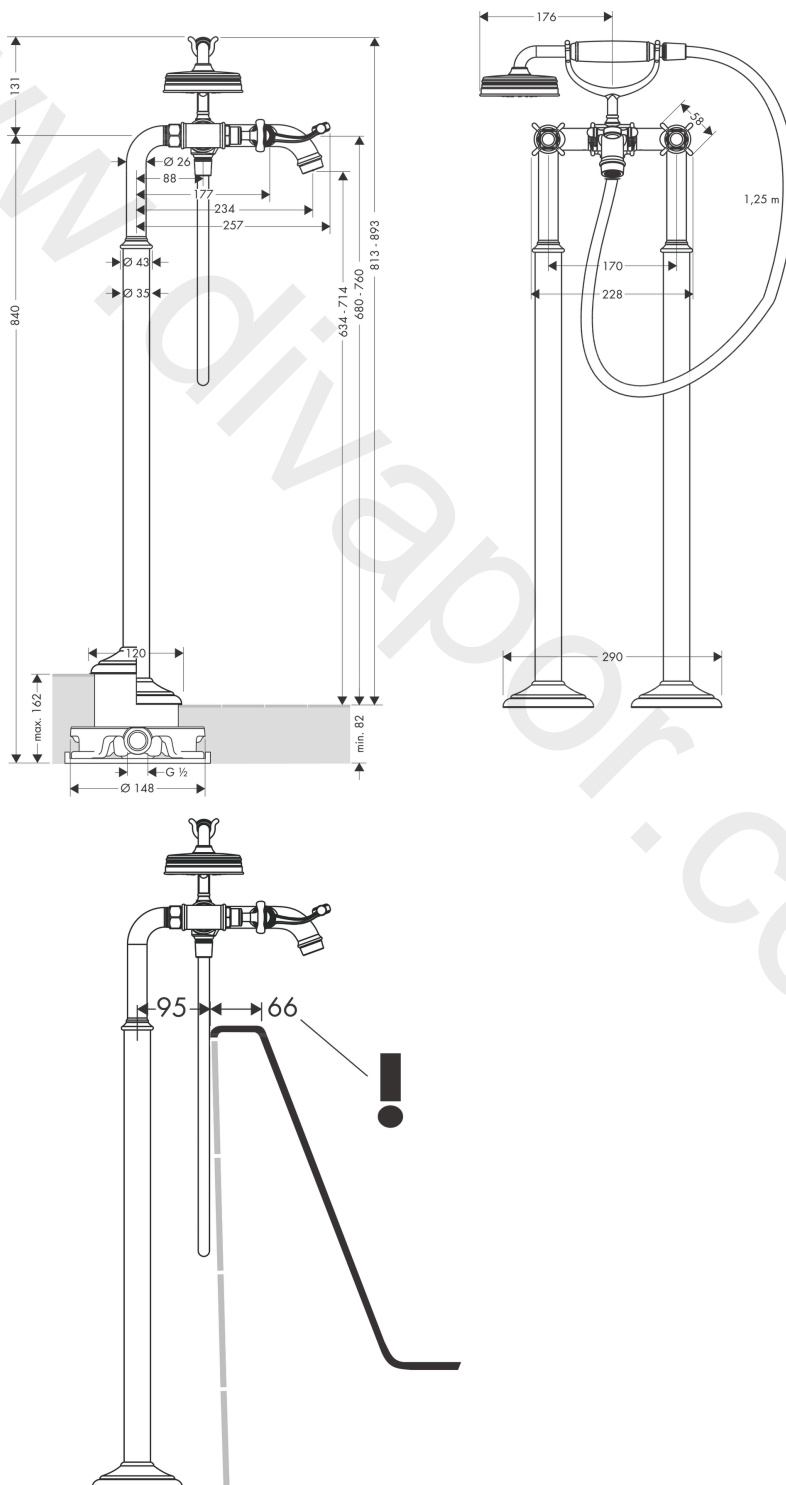

AXOR Montreux
2-handle bath mixer floor-standing with cross handles
Finish: **Brushed Gold Optic** Article Number: **16547250**

Installation examples