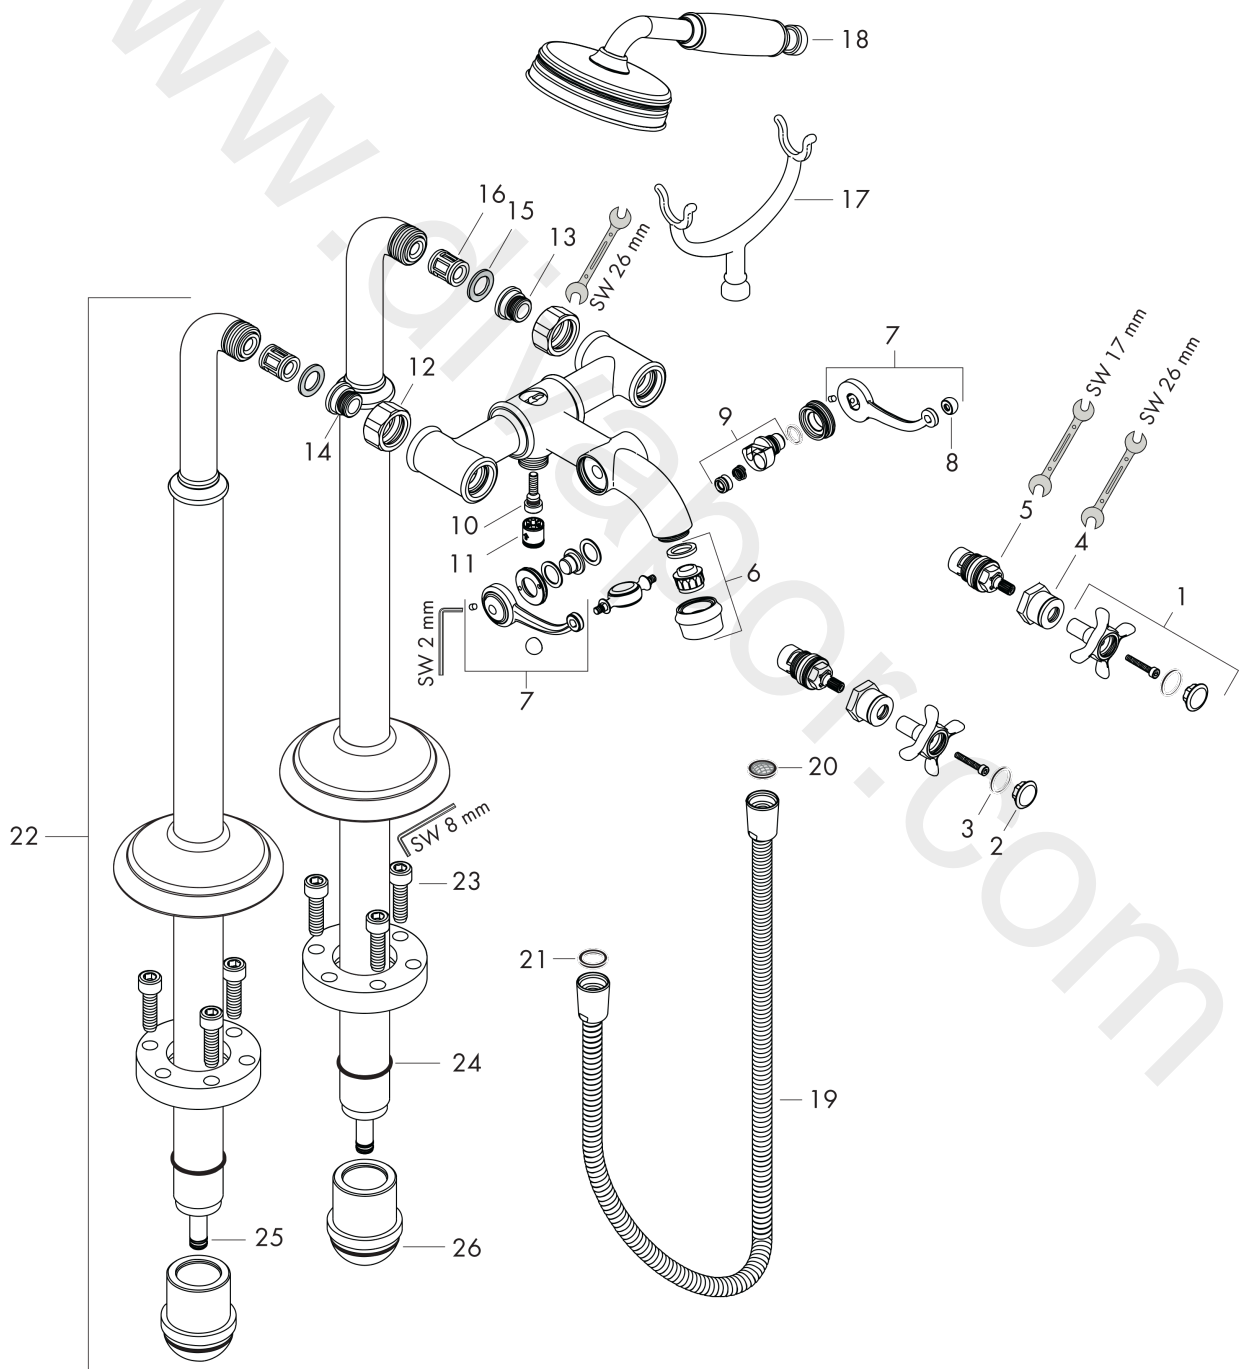

AXOR Montreux
2-handle bath mixer floor-standing with cross handles
Finish: **Brushed Gold Optic** Article Number: **16547250**

Exploded Drawing

Year of production: >11/16

AXOR Montreux
2-handle bath mixer floor-standing with cross handles
Finish: **Brushed Gold Optic** Article Number: **16547250**

Spare part list

Year of production: >11/16

Pos.		Article Number	Price	PU
1	handle	16597990	£ 202,00	1
2	set of screw covers, cold / hot water / neutral	97987000	£ 64,00	1
3	O-ring 16x2	98133000	£ 3,30	1
4	sleeve	97993990	£ 76,00	1
5	shut off unit right closing	94009000	£ 43,00	1
6	aerator M22x1 (25 l/min)	98575990	£ 118,00	1
7	sliding gear lever	98594990	£ 165,00	1
8	set of nuts	92852250	£ 76,50	1
9	selector	98591990	£ 144,00	1
10	O-ring 5x2	98215000	£ 3,30	1
11	set of non return valves DW 15	94074000	£ 16,10	1
12	set of nuts	96157250	£ 52,50	1
13	connecting thread	97220000	£ 16,10	1
14	O-ring 15x2	98163000	£ 3,30	1
15	filter packing	96922000	£ 9,00	1
16	noise reduction	96429000	£ 6,10	1
17	shower base	98590990	£ 76,50	1
18	handshower	16320990	£ 382,56	1
19	shower hose 1,25 m	28112990	£ 147,00	1
20	filter packing	94246000	£ 3,30	1
21	seal	98058000	£ 3,30	1
22	pillar union	98856990	£ 1.250,00	1
23	hexagon socket screw M10x35	97670000	£ 16,10	1
24	O-ring 35x2	92604000	£ 6,10	1
25	O-ring 9x1,5	98117000	£ 3,30	1
26	O-ring 44x2,5	98162000	£ 3,30	1
a	concealed item	16549180	£ 1.200,00	1