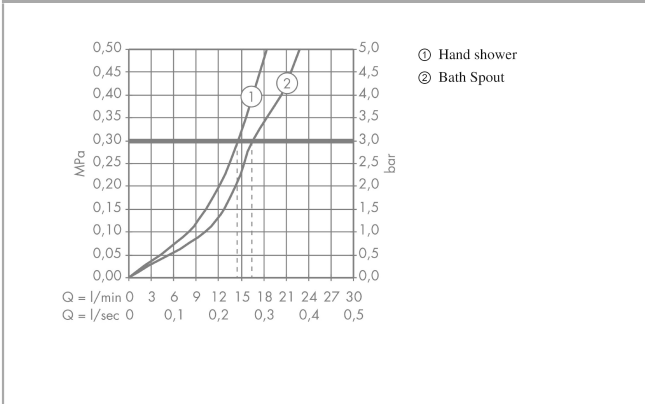

AXOR Montreux
2-handle bath mixer floor-standing with cross handles
Finish: **Brushed Gold Optic** Article Number: **16547250**

Flowchart