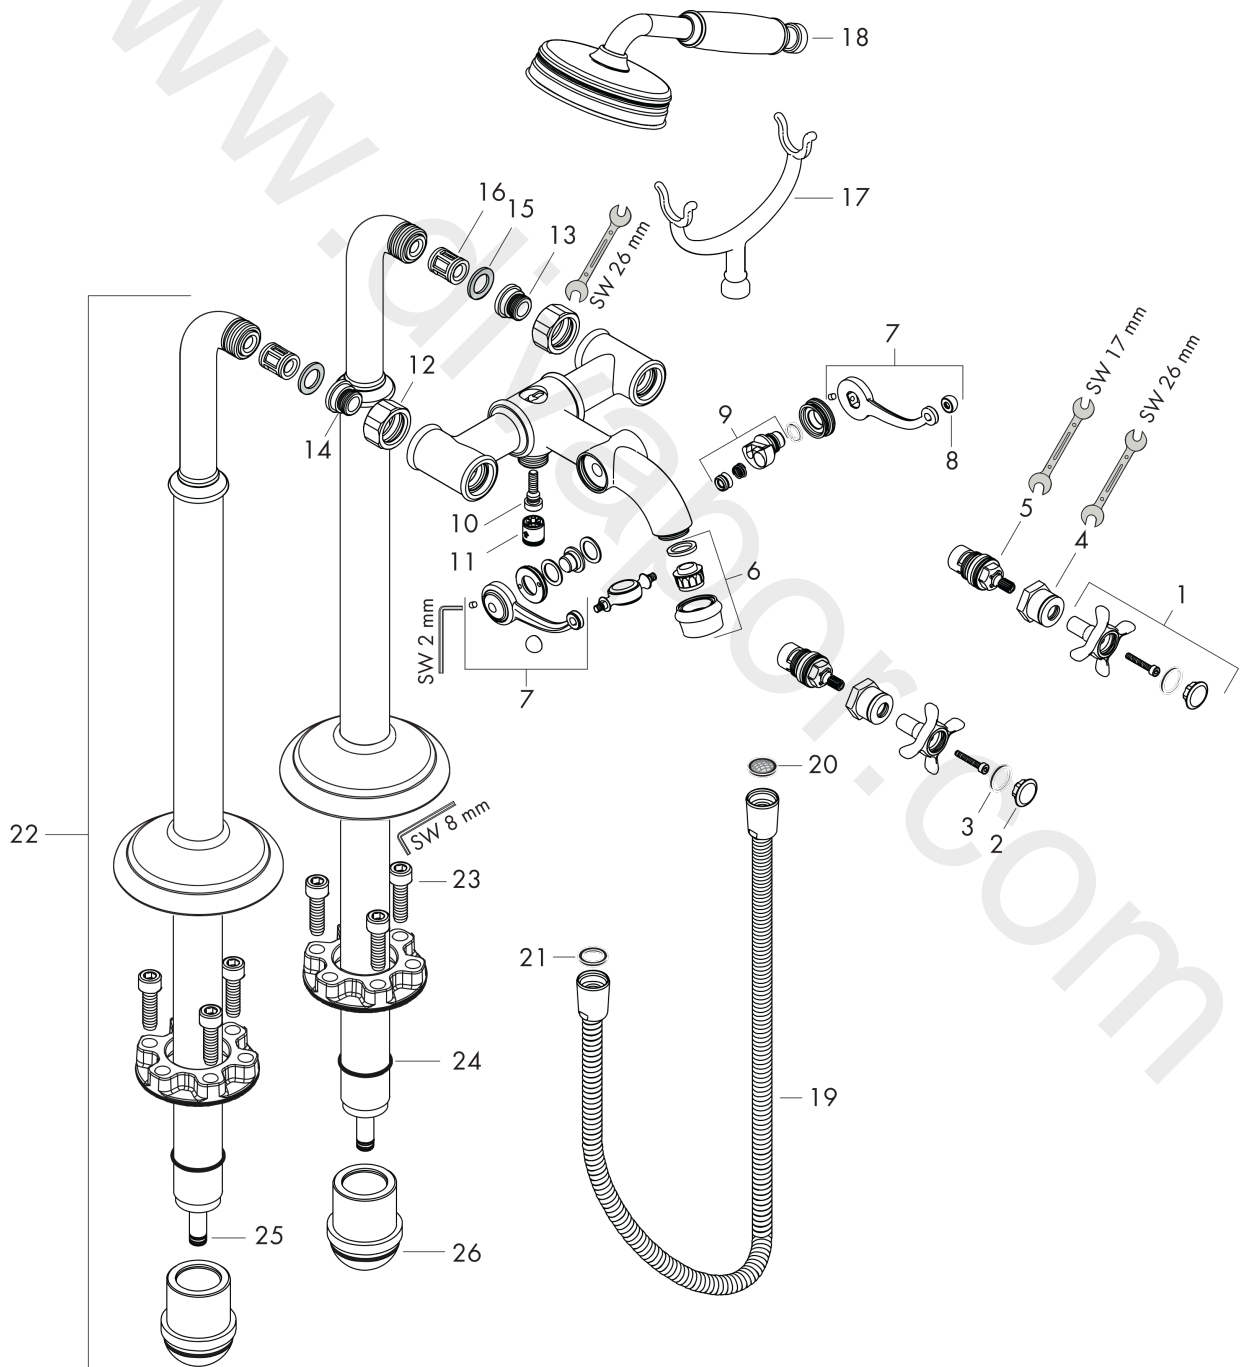

AXOR Montreux
2-handle bath mixer floor-standing with cross handles
Finish: **Chrome** Article Number: **16547003**

Flowchart

AXOR Montreux
2-handle bath mixer floor-standing with cross handles
 Finish: **Chrome** Article Number: **16547003**

Installation examples

AXOR Montreux
2-handle bath mixer floor-standing with cross handles
 Finish: **Chrome** Article Number: **16547003**

Exploded Drawing

Year of production: >04/20

AXOR Montreux
2-handle bath mixer floor-standing with cross handles
 Finish: **Chrome** Article Number: **16547003**

Spare part list

Year of production: >04/20

| Pos. | | Article Number | Price | PU |
|------|---|----------------|------------|----|
| 1 | handle | 16597000 | £ 137,00 | 1 |
| 2 | set of screw covers, cold / hot water / neutral | 97987000 | £ 64,00 | 1 |
| 3 | O-ring 16x2 | 98133000 | £ 3,30 | 1 |
| 4 | sleeve | 97993000 | £ 51,00 | 1 |
| 5 | shut off unit right closing | 94009000 | £ 43,00 | 1 |
| 6 | aerator M22x1 (25 l/min) | 98575000 | £ 79,00 | 1 |
| 7 | sliding gear lever | 98594000 | £ 110,00 | 1 |
| 8 | set of nuts | 92852000 | £ 51,00 | 1 |
| 9 | selector | 98591000 | £ 96,00 | 1 |
| 10 | O-ring 5x2 | 98215000 | £ 3,30 | 1 |
| 11 | set of non return valves DW 15 | 94074000 | £ 16,10 | 1 |
| 12 | set of nuts | 96157000 | £ 35,00 | 1 |
| 13 | connecting thread | 97220000 | £ 16,10 | 1 |
| 14 | O-ring 15x2 | 98163000 | £ 3,30 | 1 |
| 15 | filter packing | 96922000 | £ 9,00 | 1 |
| 16 | noise reduction | 96429000 | £ 6,10 | 1 |
| 17 | shower base | 98590000 | £ 51,00 | 1 |
| 18 | handshower | 04695000 | - | 1 |
| 19 | shower hose 1,25 m | 28112000 | £ 98,00 | 1 |
| 20 | seal | 98058000 | £ 3,30 | 1 |
| 21 | pillar union | 98856000 | £ 830,00 | 1 |
| 22 | hexagon socket screw M10x35 | 97670000 | £ 16,10 | 1 |
| 23 | O-ring 35x2 | 92604000 | £ 6,10 | 1 |
| 24 | O-ring 9x1,5 | 98117000 | £ 3,30 | 1 |
| 25 | O-ring 44x2,5 | 98162000 | £ 3,30 | 1 |
| a | concealed item | 16549180 | £ 1.200,00 | 1 |