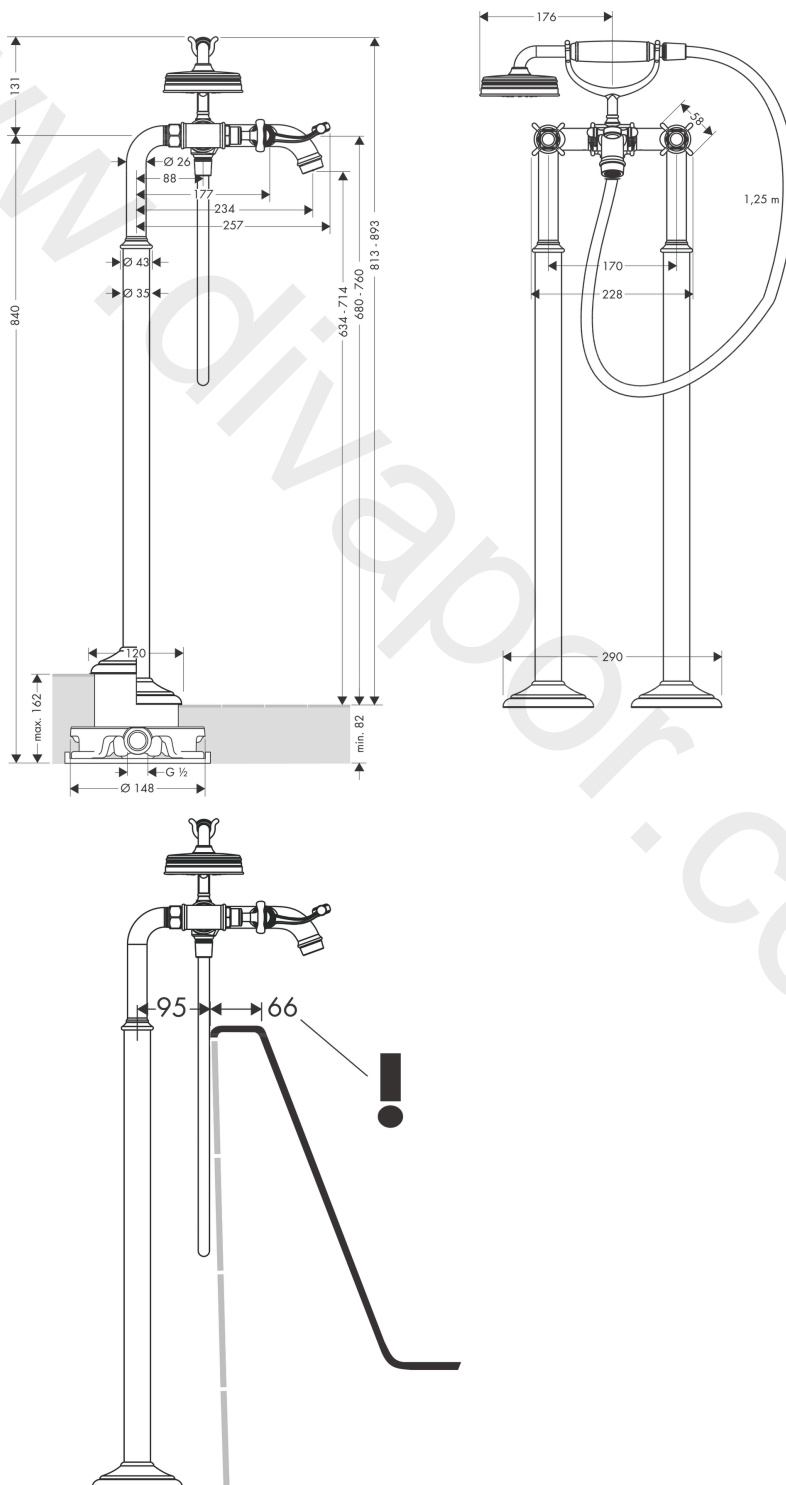

AXOR Montreux
2-handle bath mixer floor-standing with cross handles
Finish: **Chrome** Article Number: **16547003**

Flowchart

AXOR Montreux
2-handle bath mixer floor-standing with cross handles
 Finish: **Chrome** Article Number: **16547003**

Installation examples

AXOR Montreux
2-handle bath mixer floor-standing with cross handles
 Finish: **Chrome** Article Number: **16547003**

Exploded Drawing

Year of production: >04/20

AXOR Montreux
2-handle bath mixer floor-standing with cross handles
 Finish: **Chrome** Article Number: **16547003**

Spare part list

Year of production: >04/20

| Pos. | | Article Number | Price | PU |
|------|---|----------------|------------|----|
| 1 | handle | 16597000 | £ 137,00 | 1 |
| 2 | set of screw covers, cold / hot water / neutral | 97987000 | £ 64,00 | 1 |
| 3 | O-ring 16x2 | 98133000 | £ 3,30 | 1 |
| 4 | sleeve | 97993000 | £ 51,00 | 1 |
| 5 | shut off unit right closing | 94009000 | £ 43,00 | 1 |
| 6 | aerator M22x1 (25 l/min) | 98575000 | £ 79,00 | 1 |
| 7 | sliding gear lever | 98594000 | £ 110,00 | 1 |
| 8 | set of nuts | 92852000 | £ 51,00 | 1 |
| 9 | selector | 98591000 | £ 96,00 | 1 |
| 10 | O-ring 5x2 | 98215000 | £ 3,30 | 1 |
| 11 | set of non return valves DW 15 | 94074000 | £ 16,10 | 1 |
| 12 | set of nuts | 96157000 | £ 35,00 | 1 |
| 13 | connecting thread | 97220000 | £ 16,10 | 1 |
| 14 | O-ring 15x2 | 98163000 | £ 3,30 | 1 |
| 15 | filter packing | 96922000 | £ 9,00 | 1 |
| 16 | noise reduction | 96429000 | £ 6,10 | 1 |
| 17 | shower base | 98590000 | £ 51,00 | 1 |
| 18 | handshower | 04695000 | - | 1 |
| 19 | shower hose 1,25 m | 28112000 | £ 98,00 | 1 |
| 20 | seal | 98058000 | £ 3,30 | 1 |
| 21 | pillar union | 98856000 | £ 830,00 | 1 |
| 22 | hexagon socket screw M10x35 | 97670000 | £ 16,10 | 1 |
| 23 | O-ring 35x2 | 92604000 | £ 6,10 | 1 |
| 24 | O-ring 9x1,5 | 98117000 | £ 3,30 | 1 |
| 25 | O-ring 44x2,5 | 98162000 | £ 3,30 | 1 |
| a | concealed item | 16549180 | £ 1.200,00 | 1 |