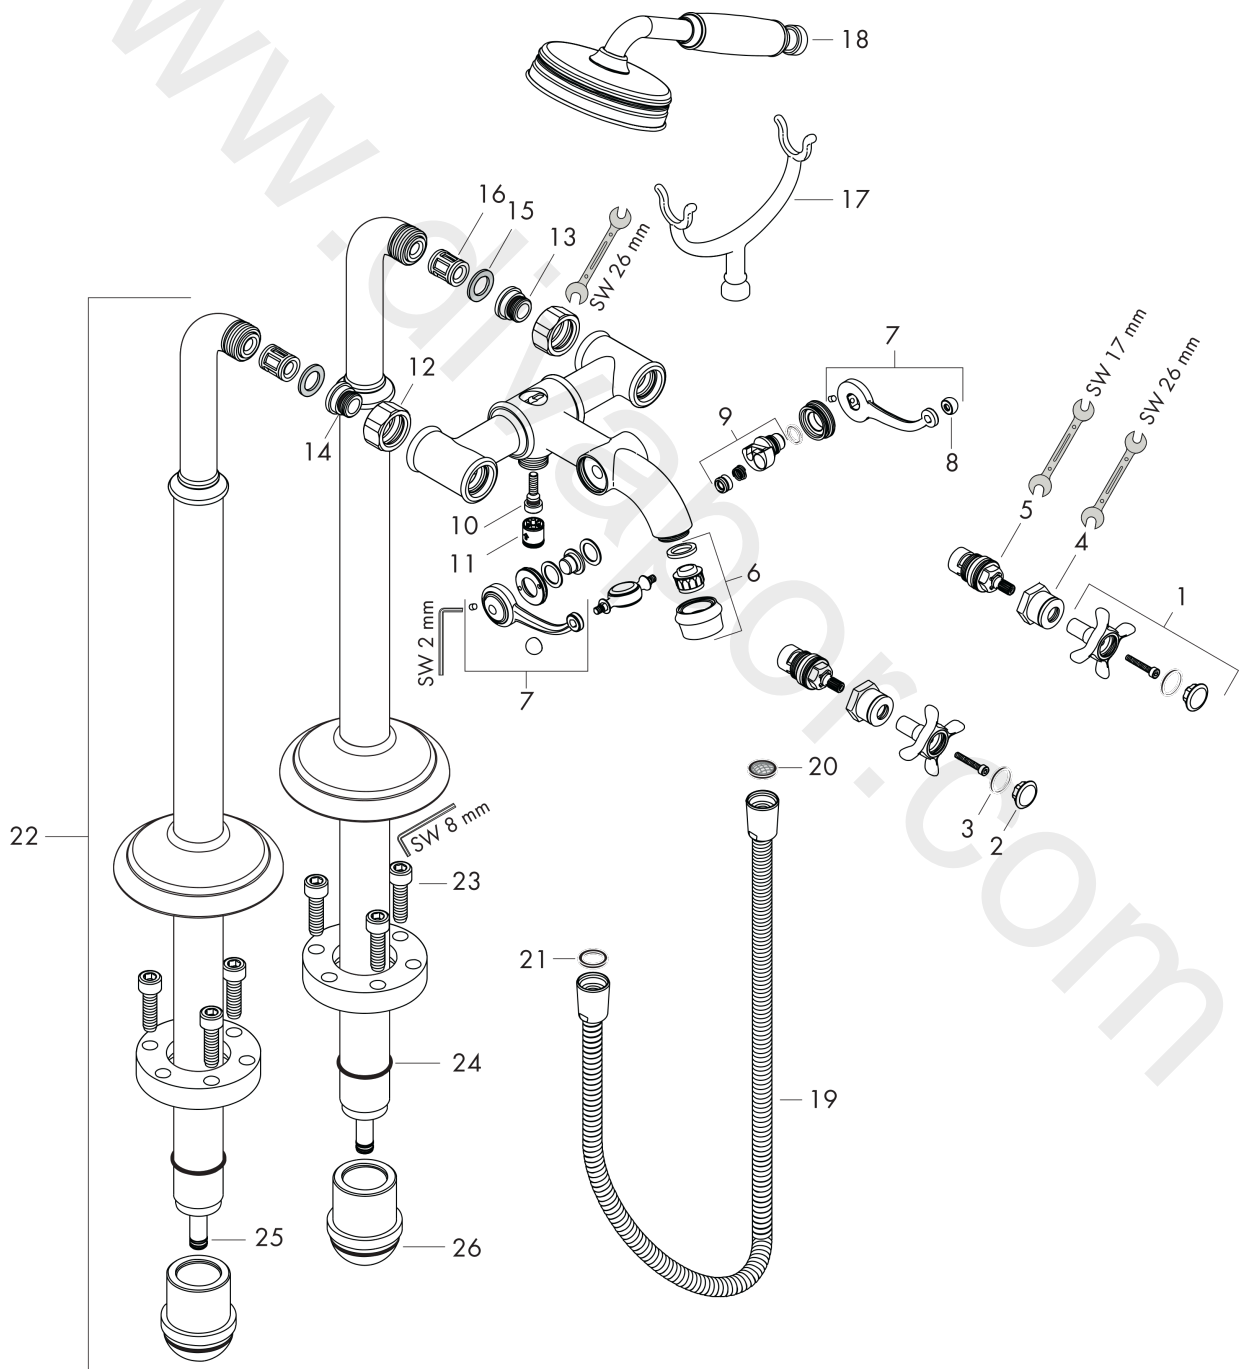

Exploded Drawing

Year of production: >04/06

AXOR Montreux
2-handle bath mixer floor-standing with cross handles
 Finish: **Chrome** Article Number: **16547000**

Spare part list

Year of production: >04/06

Pos.		Article Number	Price	PU
1	handle	16597000	£ 137,00	1
2	set of screw covers, cold / hot water / neutral	97987000	£ 64,00	1
3	O-ring 16x2	98133000	£ 3,30	1
4	sleeve	97993000	£ 51,00	1
5	shut off unit right closing	94009000	£ 43,00	1
6	aerator M22x1 (25 l/min)	98575000	£ 79,00	1
7	sliding gear lever	98594000	£ 110,00	1
8	set of nuts	92852000	£ 51,00	1
9	selector	98591000	£ 96,00	1
10	O-ring 5x2	98215000	£ 3,30	1
11	set of non return valves DW 15	94074000	£ 16,10	1
12	set of nuts	96157000	£ 35,00	1
13	connecting thread	97220000	£ 16,10	1
14	O-ring 15x2	98163000	£ 3,30	1
15	filter packing	96922000	£ 9,00	1
16	noise reduction	96429000	£ 6,10	1
17	shower base	98590000	£ 51,00	1
18	handshower	16320000	£ 255,00	1
19	shower hose 1,25 m	28112000	£ 98,00	1
20	filter packing	94246000	£ 3,30	1
21	seal	98058000	£ 3,30	1
22	pillar union	98856000	£ 830,00	1
23	hexagon socket screw M10x35	97670000	£ 16,10	1
24	O-ring 35x2	92604000	£ 6,10	1
25	O-ring 9x1,5	98117000	£ 3,30	1
26	O-ring 44x2,5	98162000	£ 3,30	1
a	concealed item	16549180	£ 1.200,00	1