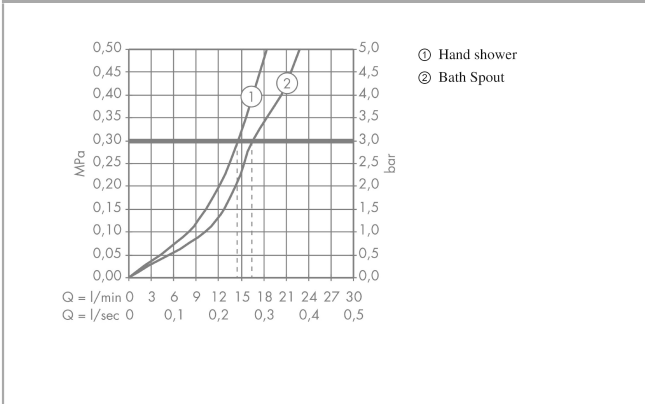

AXOR Montreux
2-handle bath mixer floor-standing with cross handles
 Finish: **Chrome** Article Number: **16547000**

product features

- consists of: 2-handle bath mixer floor standing, hand shower, shower hose, shower holder
- 2 functions
- projection: 234 mm
- spray type mixer: normal spray
- spray type hand shower: RainAir
- maximum flow rate at 3 bar: 16,5 l/min
- flow rate for bath spout at 3 bar: 16,5 l/min
- flow rate of hand shower at 3 bar: 14 l/min
- ceramic valves hot/cold 90°
- non-return valve
- suitable for continuous flow water heaters
- connection dimension: DN15
- connection type: basic set
- deck mounted
- min. operating pressure: 1 bar
- max. operating pressure: 10 bar
- Sealing foil 96441000 is needed twice
- WRAS 2207052
- WRAS 2207052 - Approval letter

Article Details

Price excl. VAT

2.766,67 £

Technology

AXOR Montreux
2-handle bath mixer floor-standing with cross handles
 Finish: **Chrome** Article Number: **16547000**

Product image

Scale drawing

Flowchart