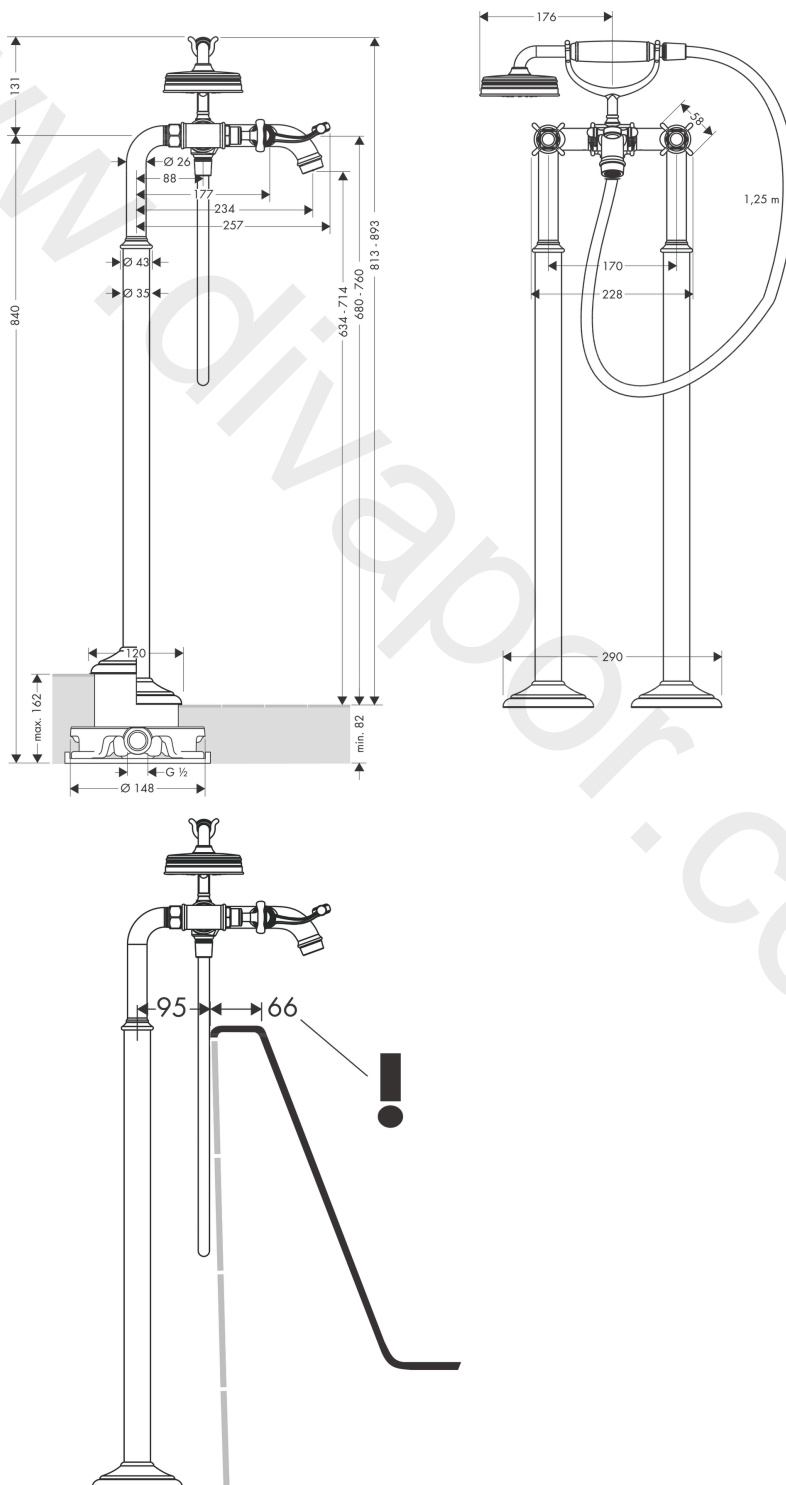

AXOR Montreux
2-handle bath mixer floor-standing with cross handles
Finish: **Chrome** Article Number: **16547000**

Installation examples