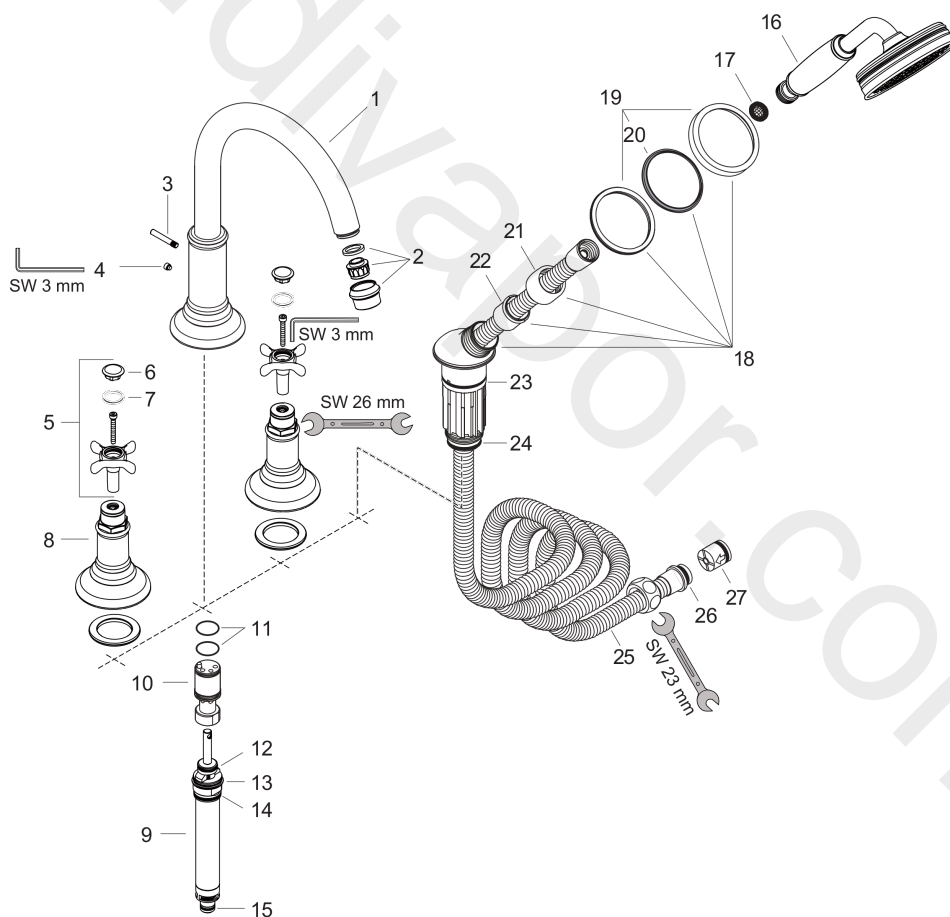

AXOR Montreux
4-hole rim mounted bath mixer with cross handles
Surfaces: Article Number: **16546830**

Exploded Drawing

Year of production: **04/06 - 12/19**

AXOR Montreux
4-hole rim mounted bath mixer with cross handles
 Surfaces: Article Number: **16546830**

Spare part list

Year of production: **04/06 - 12/19**

Pos.		Article Number	Price	PU
1	spout cpl.	98615830	£ 830,00	1
2	aerator M22x1 (25 l/min)	98575830	£ 96,00	1
3	diverter knob	98607830	£ 20,50	1
4	hollow set screw M6x6	97660000	£ 3,30	1
5	handle	16291830	£ 137,00	1
6	set of screw covers, cold / hot water / neutral	97987000	£ 64,00	1
7	O-ring 16x2	98133000	£ 3,30	1
8	escutcheon	98605830	£ 224,00	1
9	selector assy	96775000	£ 79,00	1
10	guide tube	92214000	£ 51,00	1
11	O-ring 20x1,5	98197000	£ 3,30	1
12	O-Ring 14x2,5	98189000	£ 3,30	1
13	O-Ring 23x2,5	98183000	£ 3,30	1
14	O-Ring 22x2	98185000	£ 3,30	1
15	O-ring 9x2,5	98217000	£ 3,30	1
16	handshower	16320830	£ 382,56	1
17	filter packing	94246000	£ 3,30	1
18	shower holder, assy	96433830	£ 173,00	1
19	escutcheon for shower holder	96237830	£ 64,00	1
20	escutcheon chuck	97105000	£ 9,00	1
21	nut	97584650	£ 25,00	1
22	insert for shower holder	96942000	£ 13,30	1
23	O-ring 38x2,5	98198000	£ 6,10	1
24	O-Ring 28x2	98194000	£ 3,30	1
25	shower hose 2,00 m	94148000	£ 79,00	1
26	O-ring 11x2	98127000	£ 3,30	1
27	set of non return valves DW 15	94074000	£ 16,10	1
a	SECUFLEX hose + long hose (max. extension 1,40 m)	94109000	£ 445,00	1
b	concealed item	13444180	£ 1.270,00	1
c	nut	97584830	£ 20,50	1