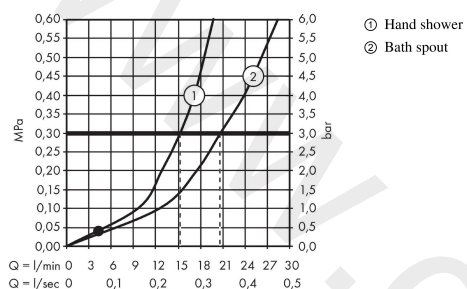

AXOR Montreux
4-hole rim mounted bath mixer with cross handles
Finish: **Brushed Nickel** Article Number: **16546820**

Flowchart