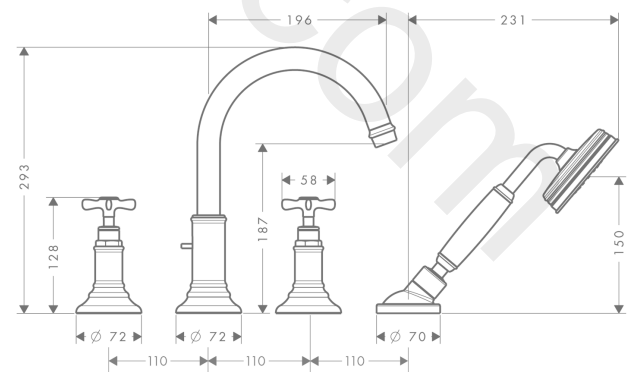

**AXOR Montreux**  
**4-hole rim mounted bath mixer with cross handles**  
 Finish: **Brushed Nickel** Article Number: **16546820**

### product features

- consists of: 4-hole rim mounted bath mixer, hand shower, shower hose, shower holder
- 2 functions
- projection: 196 mm
- spray type mixer: normal spray
- spray type hand shower: RainAir
- maximum pull-out length of hand shower: 1.10 m
- maximum flow rate at 3 bar: 20,5 l/min
- flow rate for bath spout at 3 bar: 20,5 l/min
- flow rate of hand shower at 3 bar: 15 l/min
- ceramic valves hot/ cold 180°
- non-return valve
- connection dimension: DN15
- connection type: basic set
- suitable for installation on bath rim
- min. operating pressure: 1 bar
- max. operating pressure: 10 bar

### Scale drawing

**AXOR Montreux**  
**4-hole rim mounted bath mixer with cross handles**  
 Finish: **Brushed Nickel** Article Number: **16546820**

## Flowchart

**AXOR Montreux**  
**4-hole rim mounted bath mixer with cross handles**  
 Finish: **Brushed Nickel** Article Number: **16546820**