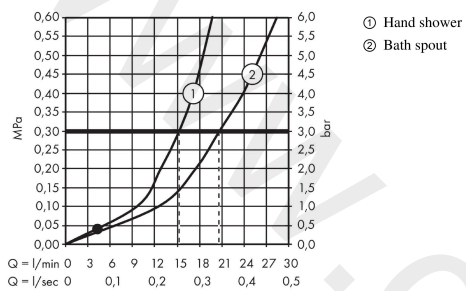

AXOR Montreux
4-hole rim mounted bath mixer with cross handles
 Finish: **Chrome** Article Number: **16546000**

product features

- consists of: 4-hole rim mounted bath mixer, hand shower, shower hose, shower holder
- 2 functions
- projection: 196 mm
- spray type mixer: normal spray
- spray type hand shower: RainAir
- maximum pull-out length of hand shower: 1.10 m
- maximum flow rate at 3 bar: 20,5 l/min
- flow rate for bath spout at 3 bar: 20,5 l/min
- flow rate of hand shower at 3 bar: 15 l/min
- ceramic valves hot/ cold 180°
- non-return valve
- connection dimension: DN15
- connection type: basic set
- suitable for installation on bath rim
- min. operating pressure: 1 bar
- max. operating pressure: 10 bar

Article Details

Price excl. VAT

1.475,00 £

Technology

Product image

Scale drawing

AXOR Montreux
4-hole rim mounted bath mixer with cross handles
 Finish: **Chrome** Article Number: **16546000**

Flowchart