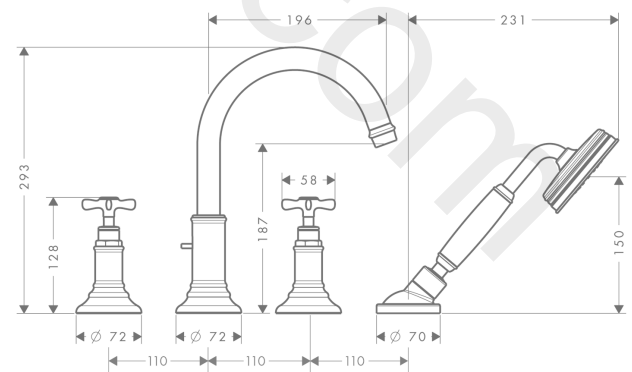

Scale drawing